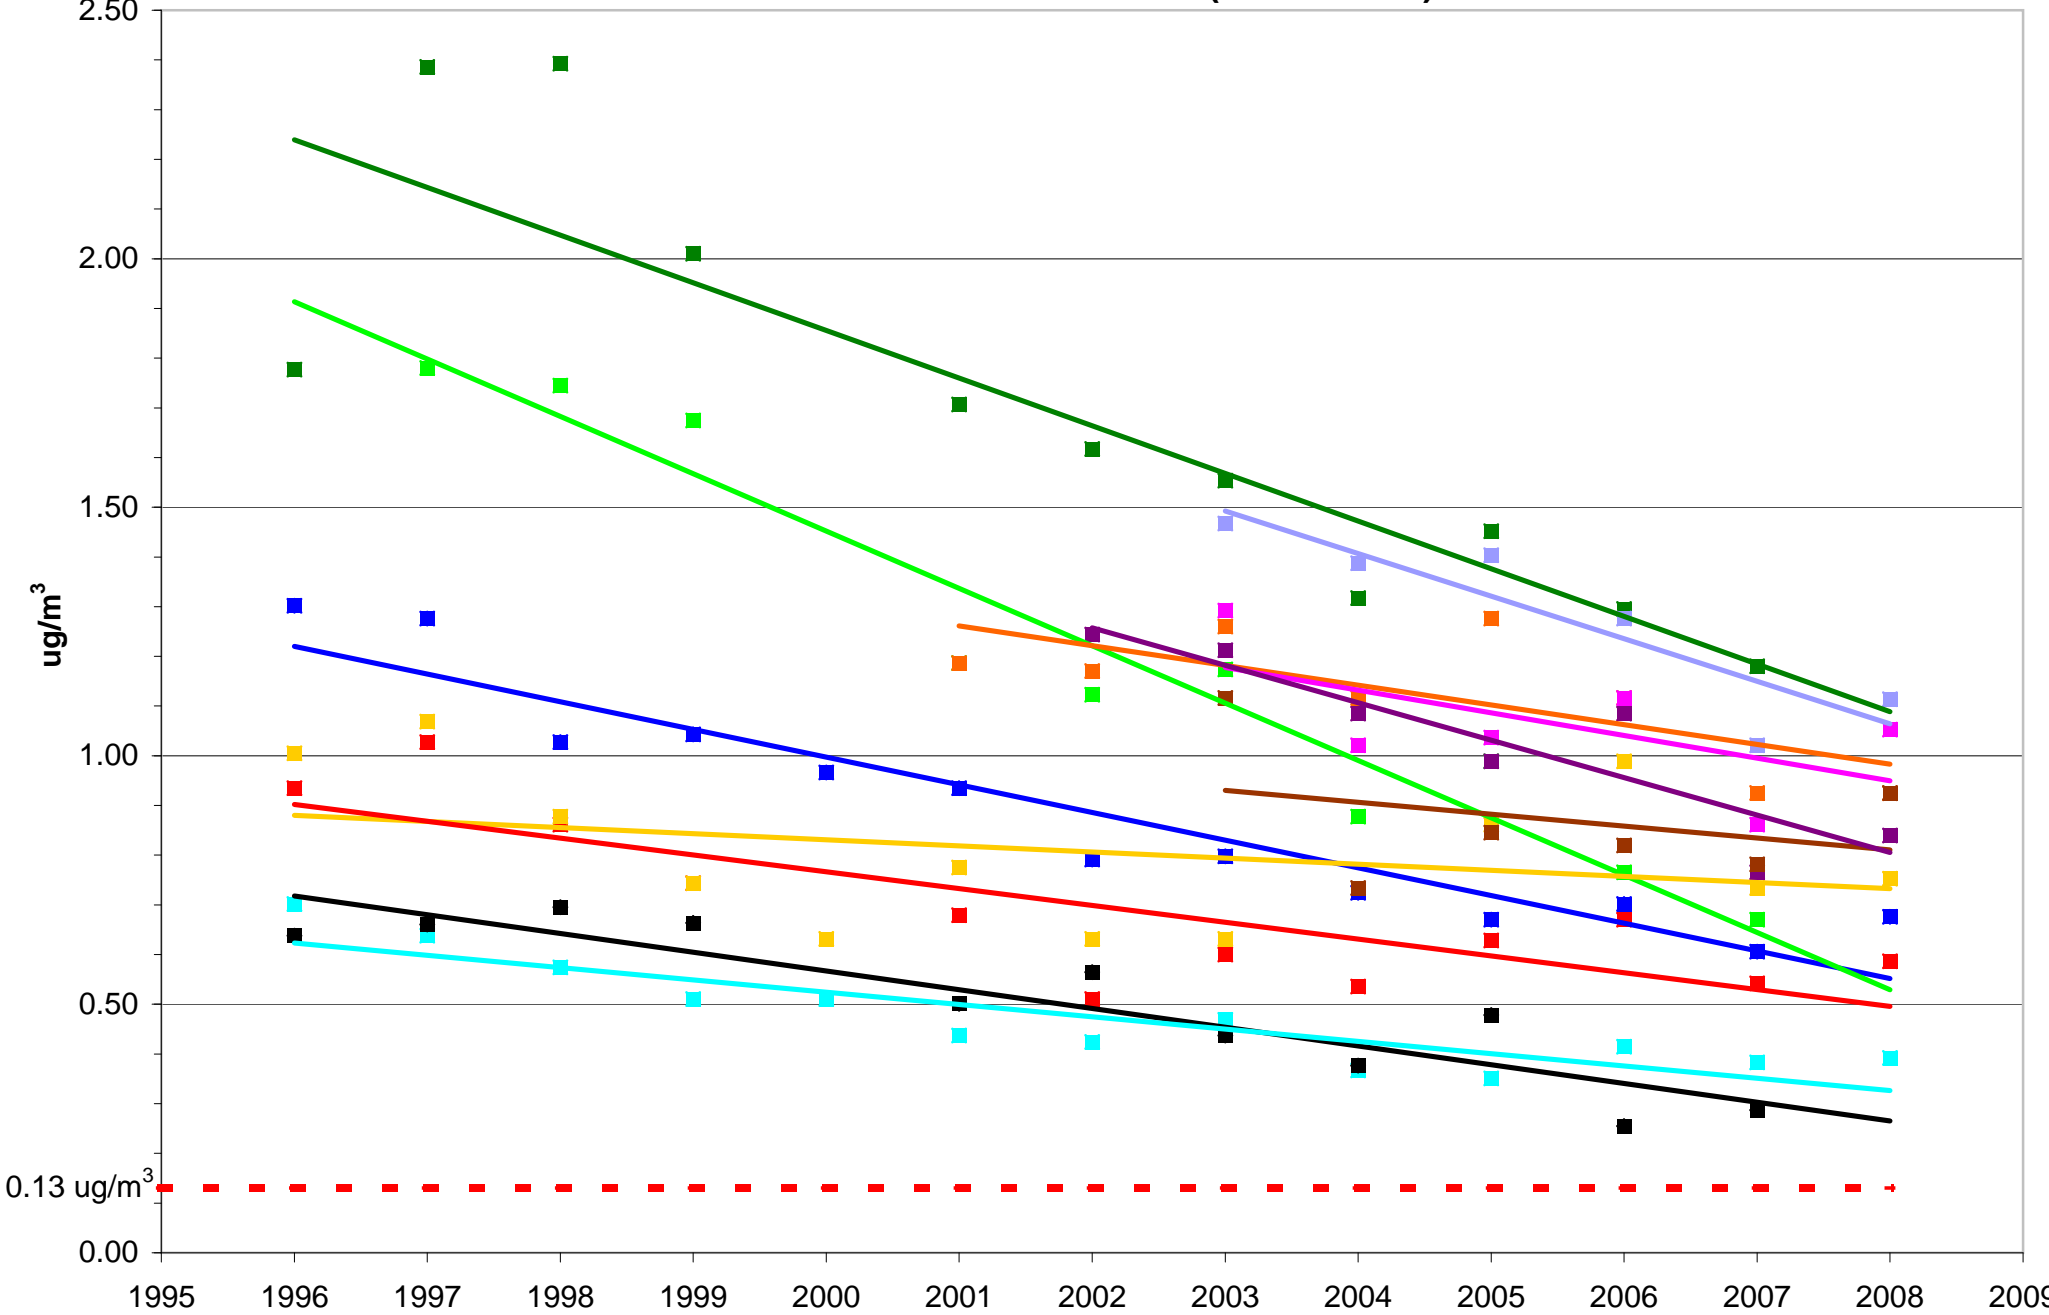

Annual Benzene Concentrations (1996 - 2008)

- | | | | | |
|--|--|--|---|--|
| ■ Lynn, MA | ■ Chicopee, MA | ■ Kent County, RI | ■ E. Providence, RI | ■ Underhill, VT |
| ■ Rutland, VT | ■ Brattleboro, VT | - - - Cancer Health Benchmark | ■ Providence, RI | ■ Boston, MA |
| ■ Manchester, NH | ■ Claremont, NH | ■ Pawtucket, RI | — Linear (Rutland, VT) | — Linear (E. Providence, RI) |
| — Linear (Brattleboro, VT) | — Linear (Chicopee, MA) | — Linear (Underhill, VT) | — Linear (Lynn, MA) | — Linear (Kent County, RI) |
| — Linear (Boston, MA) | — Linear (Manchester, NH) | — Linear (Claremont, NH) | — Linear (Pawtucket, RI) | — Linear (Providence, RI) |