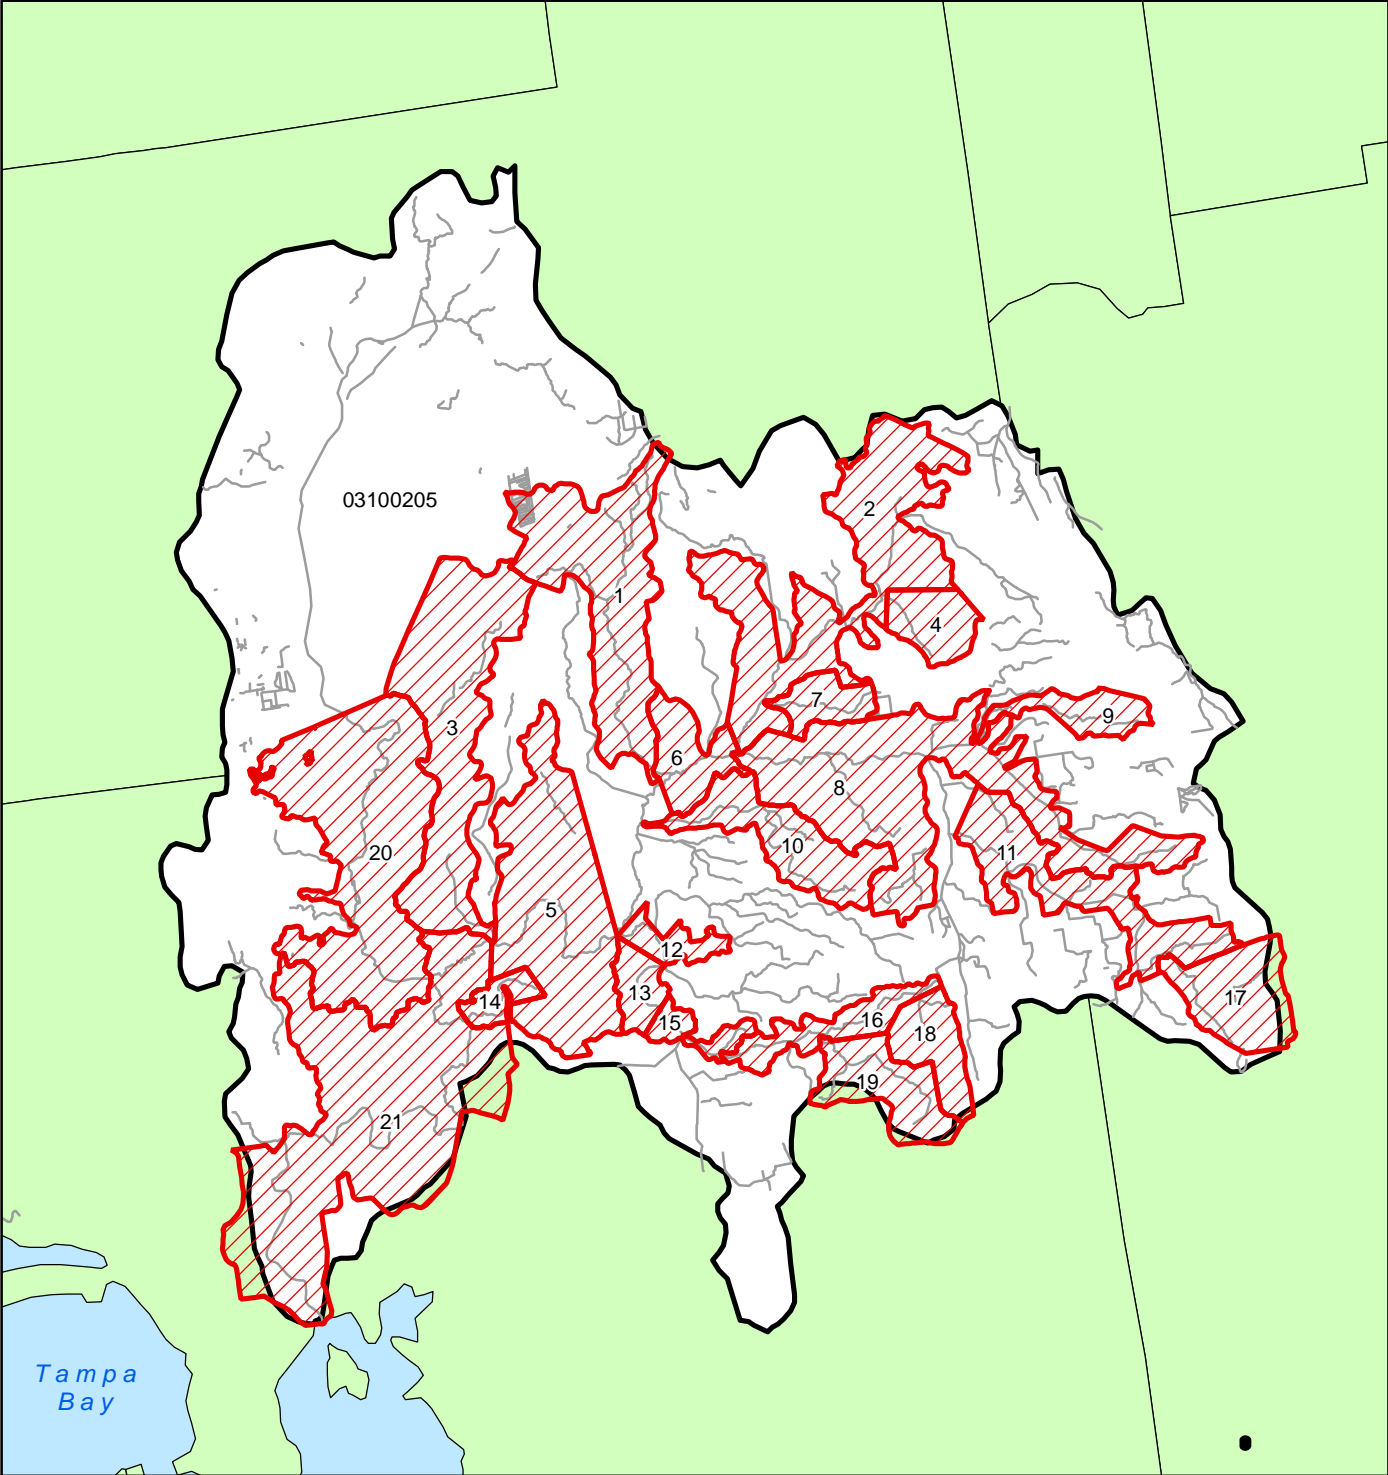

Impaired Waters: 03100205 Hillsborough

- 03100205 Streams
-  Restored
-  TMDL Completed
-  Impaired Water Segment
-  03100205
-  Counties

303(d) Impaired Waters

03-31-2006