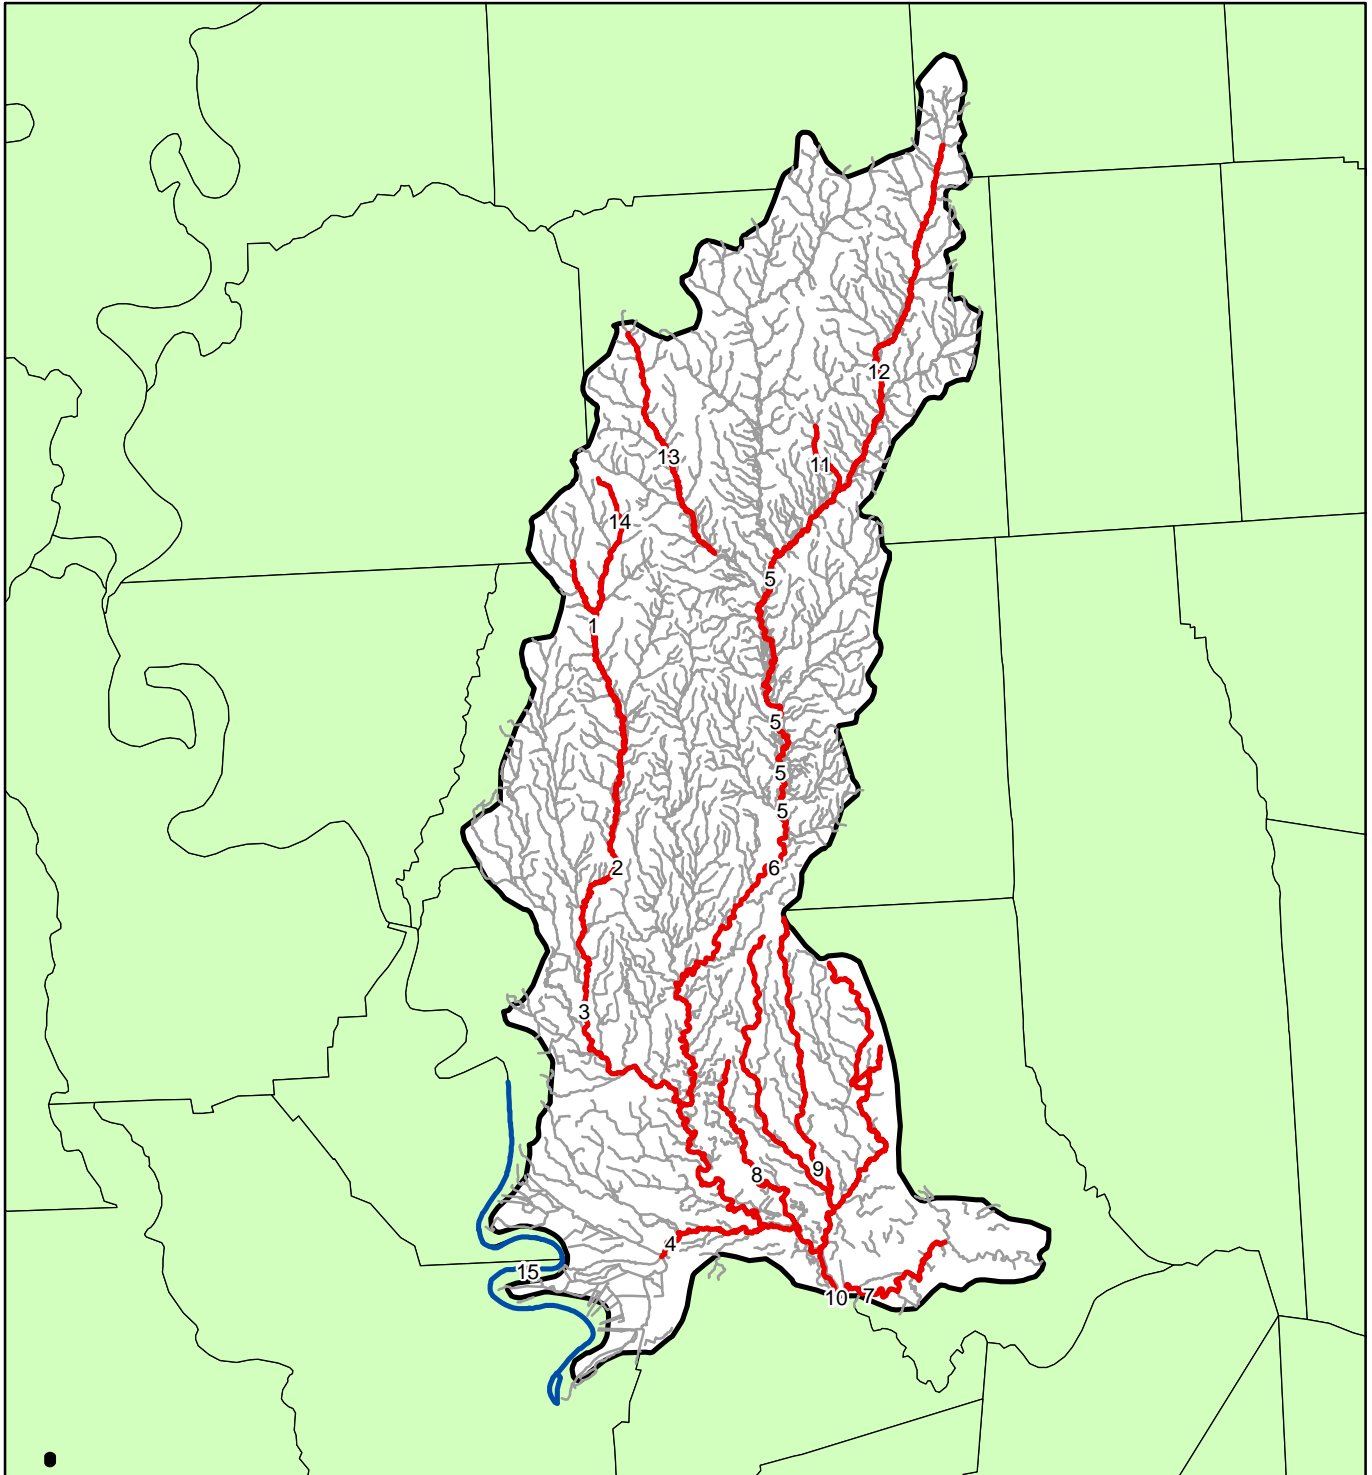

Impaired Waters: 08070202

Amite

- 08070202 Streams
- Restored
- TMDL Completed
- Impaired Water Segment
- Restored
- TMDL Completed
- Impaired Water Segment
- 08070202
- Counties

303(d) Impaired Waters

01-25-2008