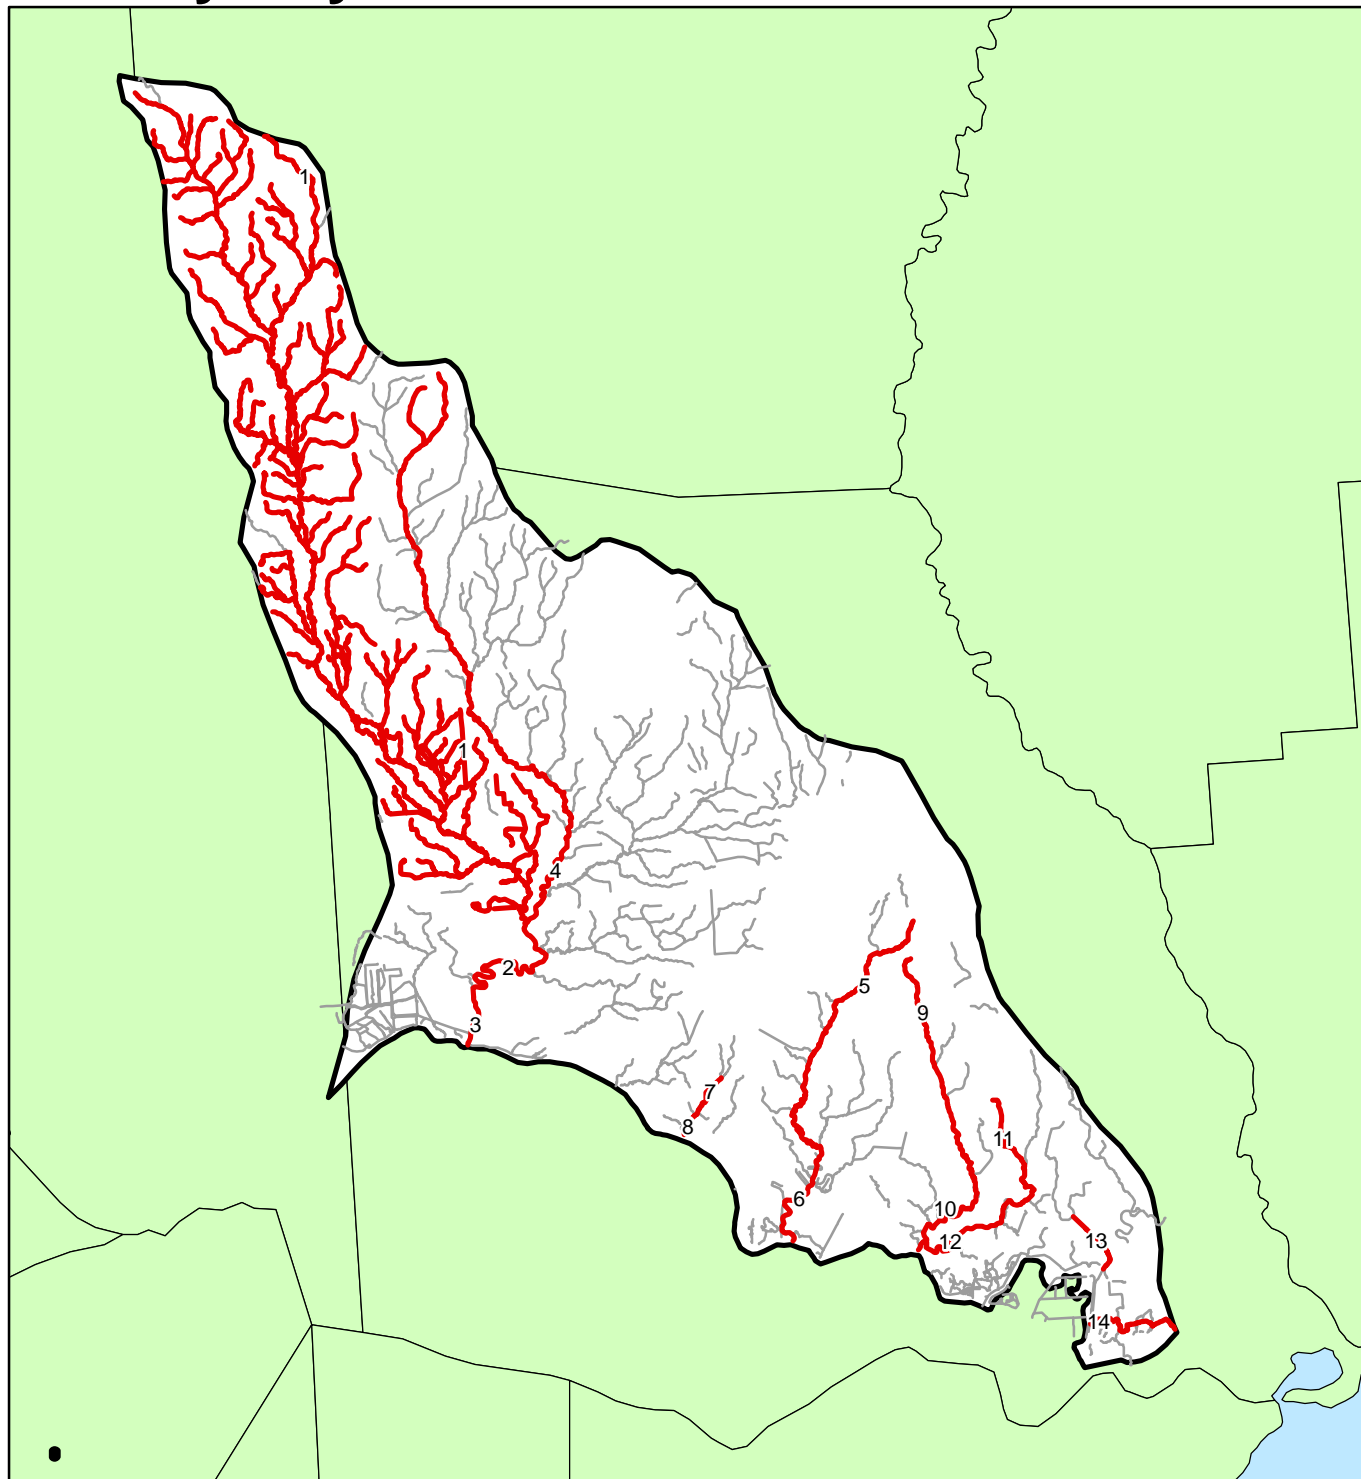

Impaired Waters: 08090201 Liberty Bayou-Tchefuncta

- 08090201 Streams
- Restored
- TMDL Completed
- Impaired Water Segment
- Restored
- TMDL Completed
- Impaired Water Segment
- 08090201
- Counties

303(d) Impaired Waters