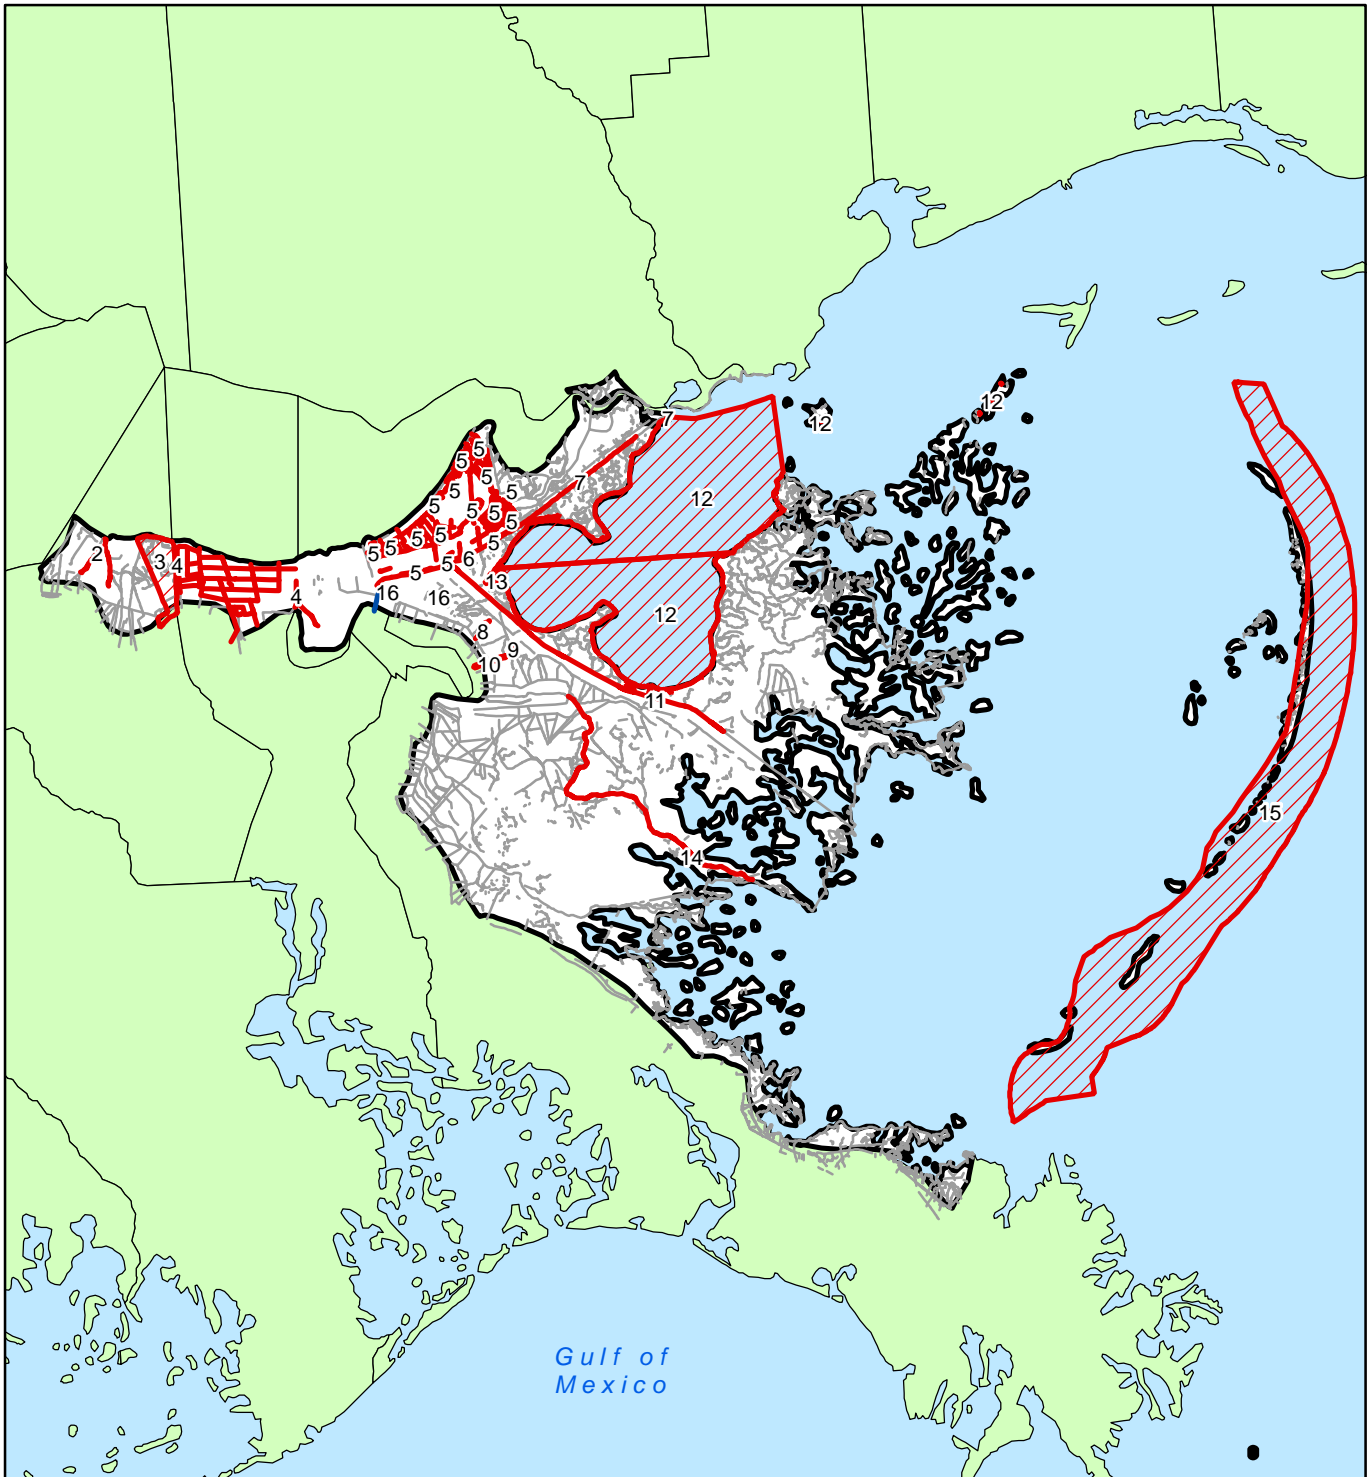

Impaired Waters: 08090203 Eastern Louisiana Coastal

- Restored
- TMDL Completed
- Impaired Water Segment
- Restored
- TMDL Completed
- Impaired Water Segment
- 08090203 Streams
- 08090203
- Counties

303(d) Impaired Waters