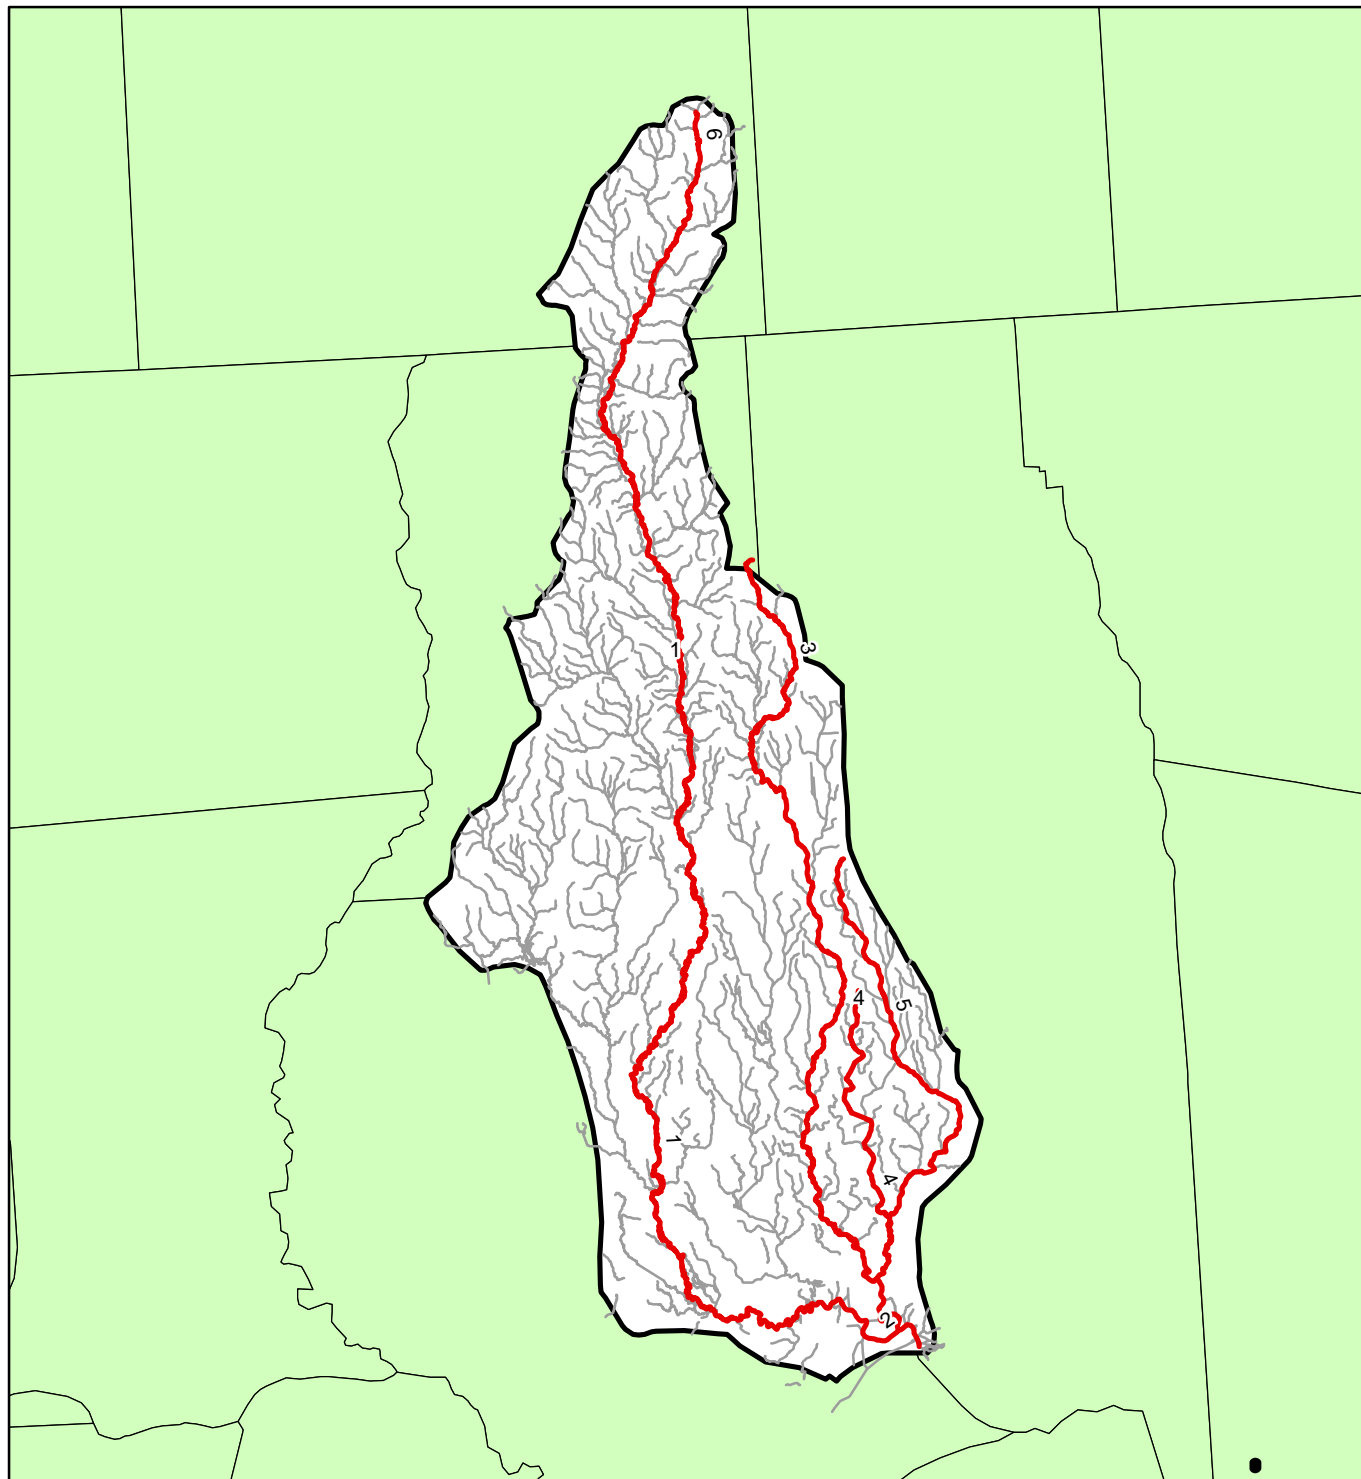

Impaired Waters: 08070203

Tickfaw

- 08070203 Streams
- Restored
- TMDL Completed
- Impaired Water Segment
- Restored
- TMDL Completed
- Impaired Water Segment
- 08070203
- Counties

303(d) Impaired Waters