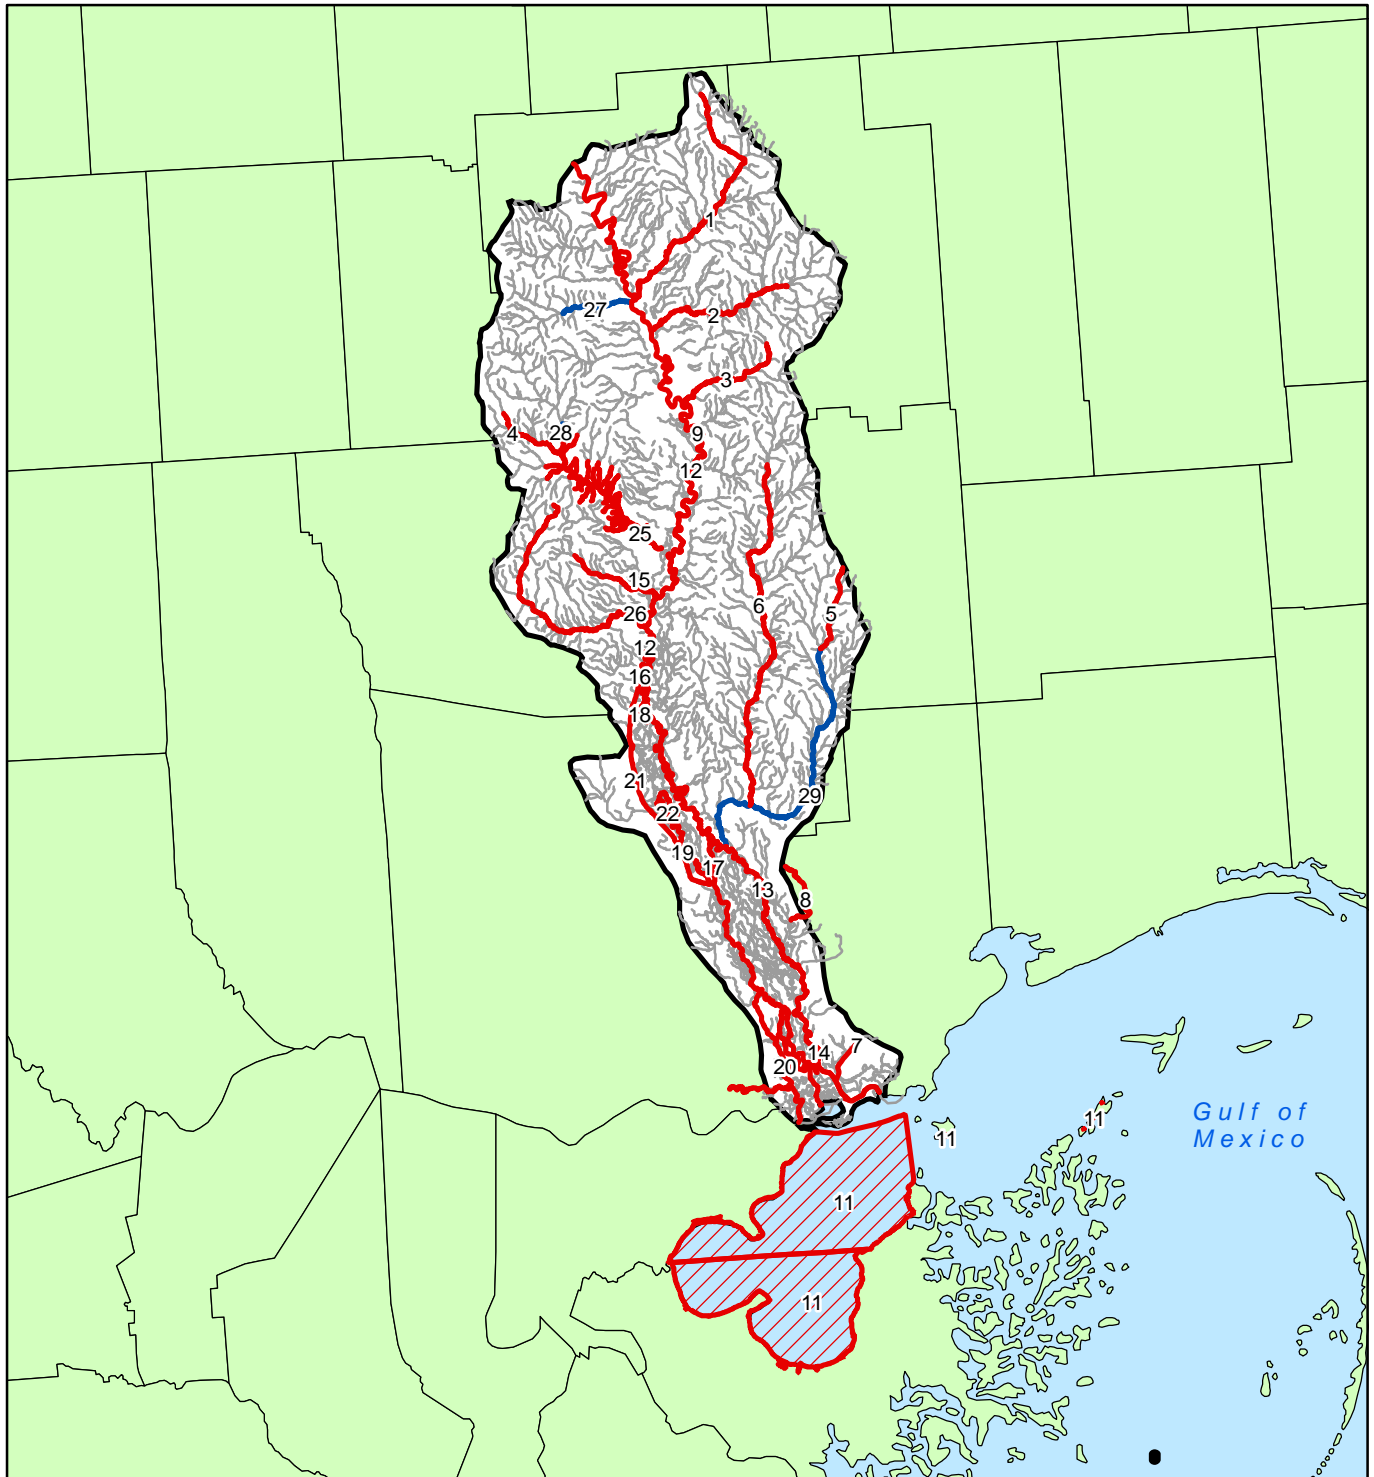

Impaired Waters: 03180004

Lower Pearl

- 03180004 Streams
- Restored
- TMDL Completed
- Impaired Water Segment
- ▨ Restored
- ▨ TMDL Completed
- ▨ Impaired Water Segment
- ▭ 03180004
- ▭ Counties

303(d) Impaired Waters