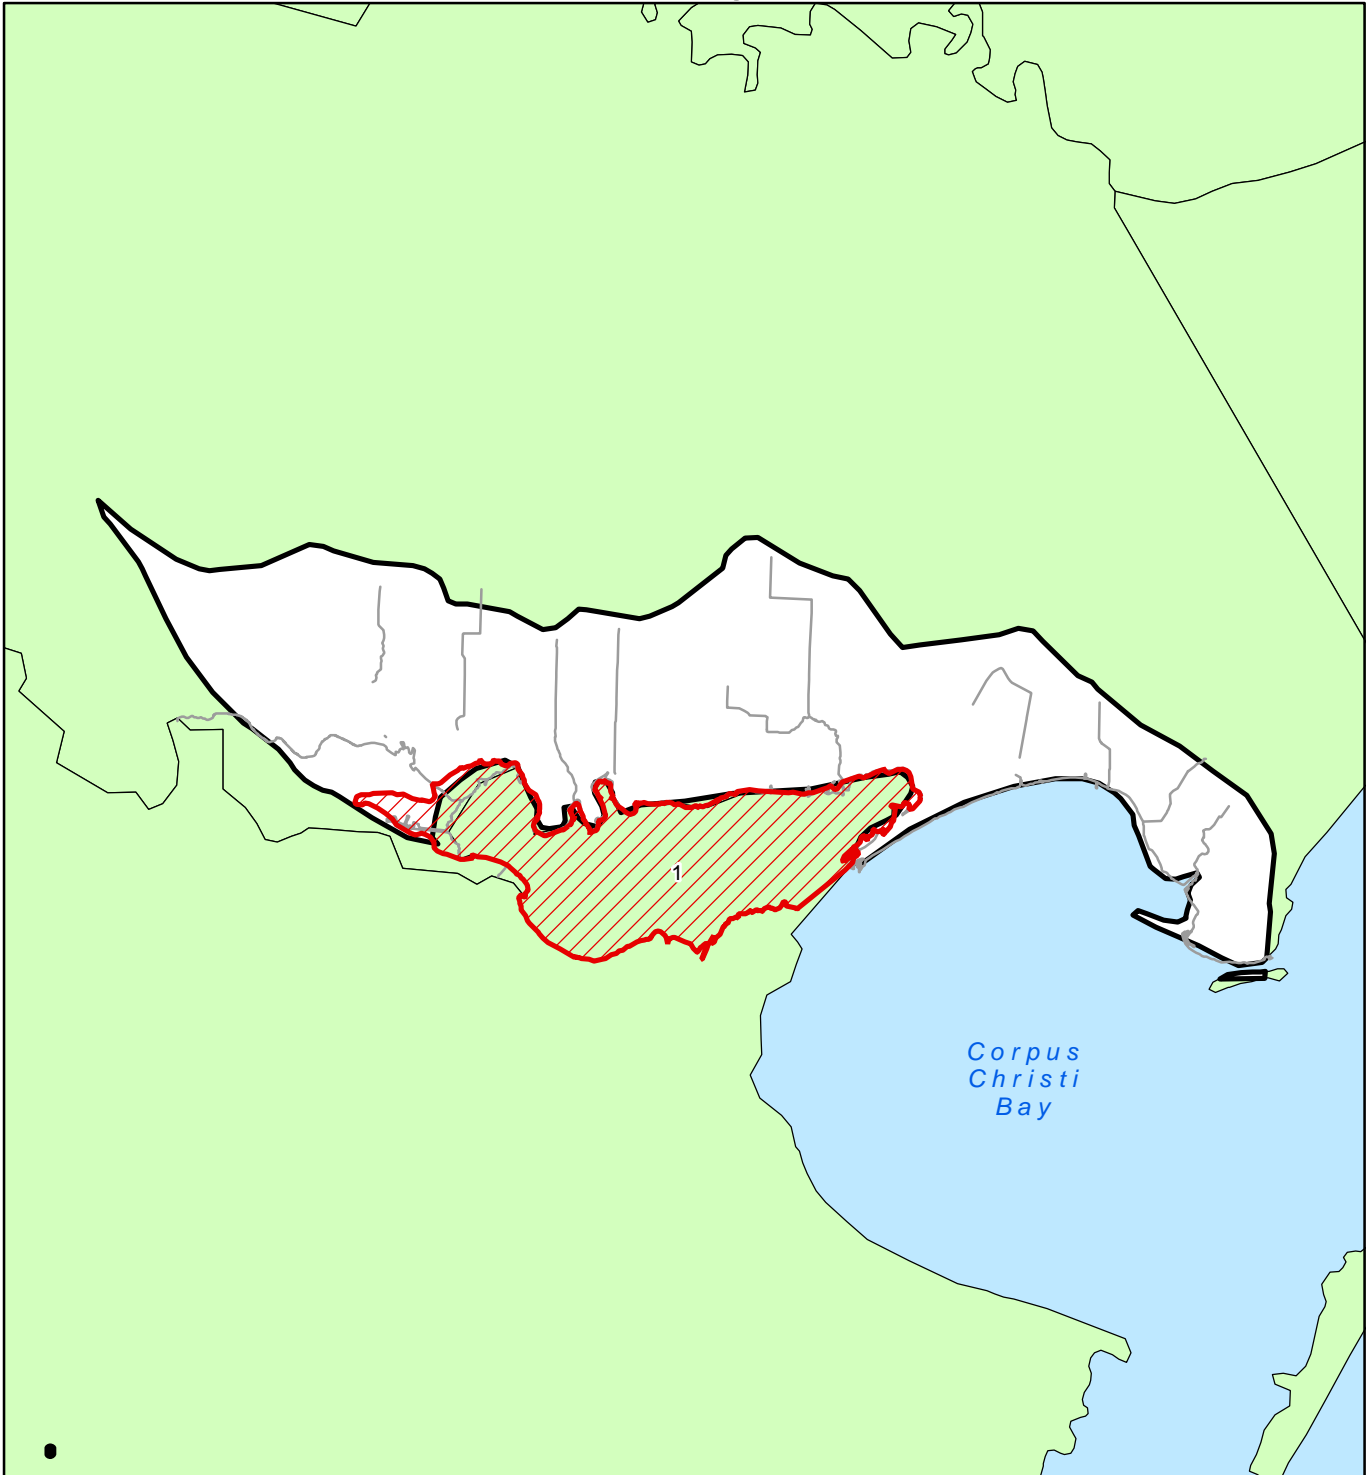

# Impaired Waters: 12110201 North Corpus Christi Bay

- 12110201 Streams
-  Restored
-  TMDL Completed
-  Impaired Water Segment
-  12110201
-  Counties

## 303(d) Impaired Waters

12-28-2007