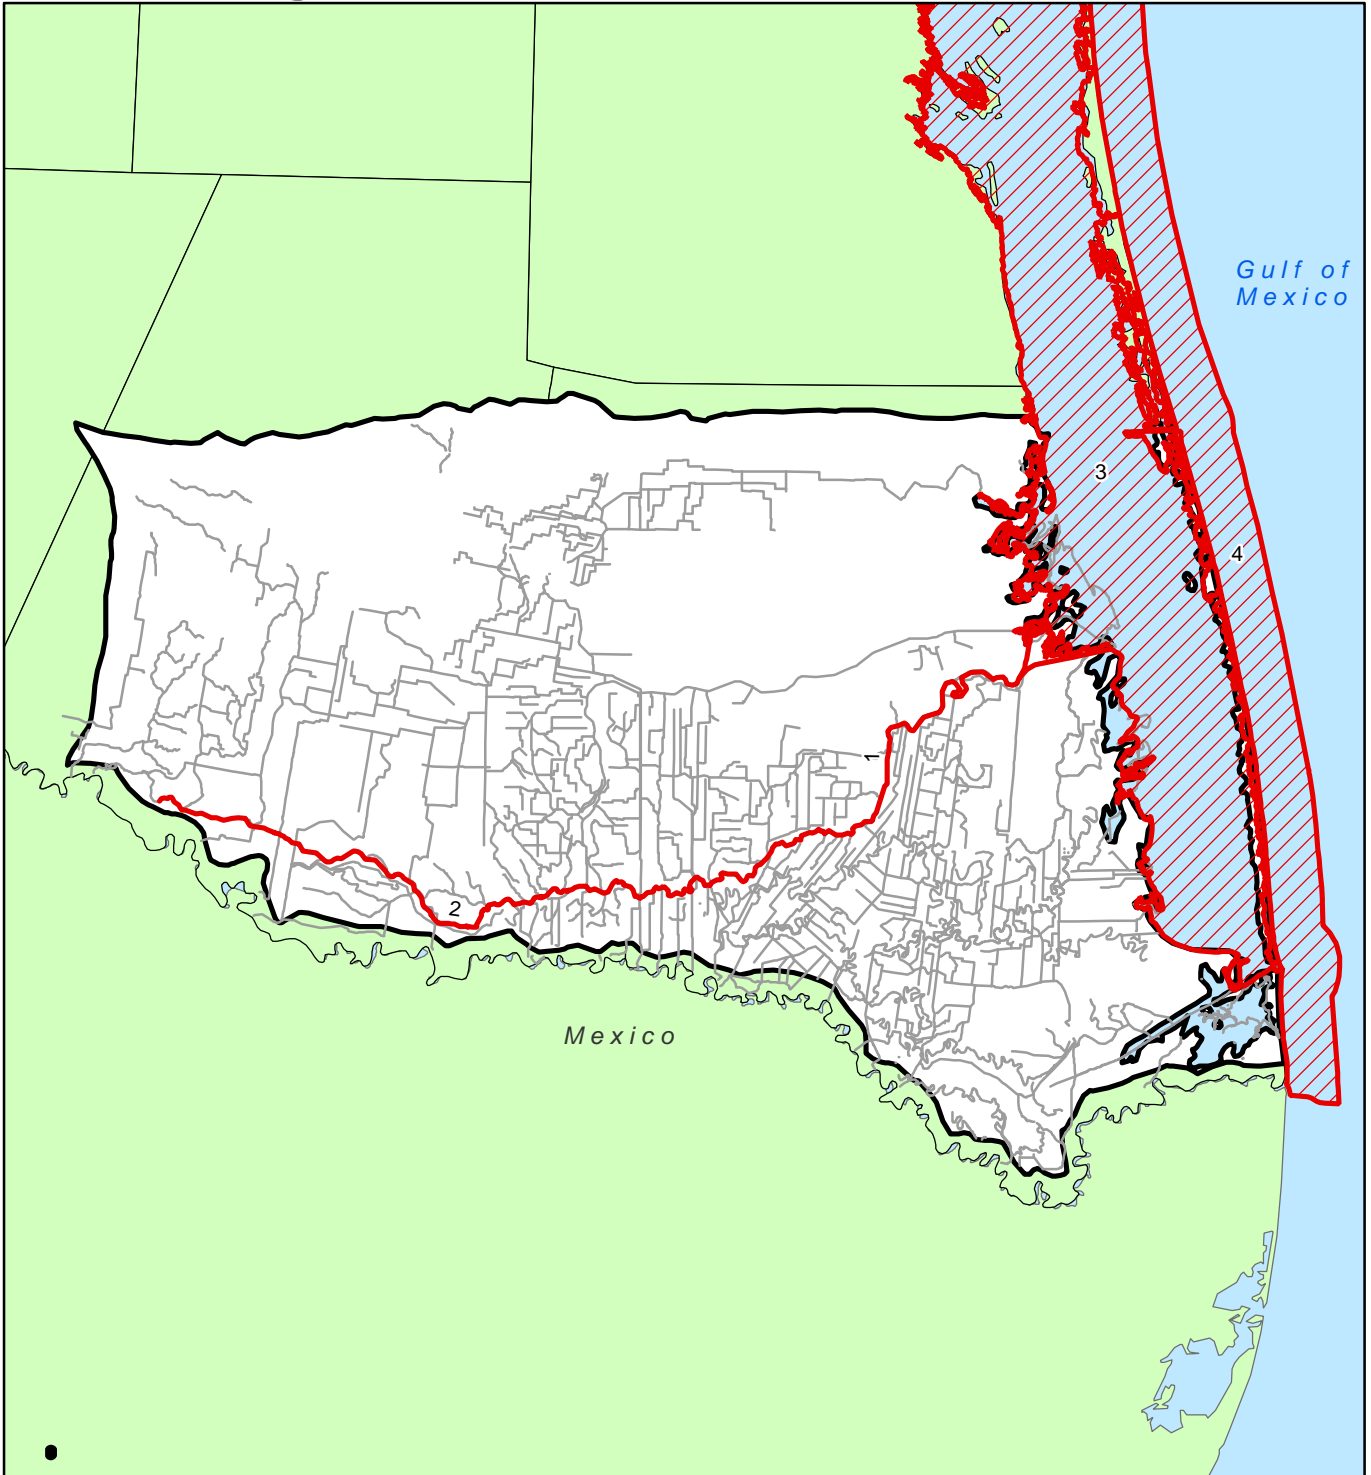

Impaired Waters: 12110208

South Laguna Madre

303(d) Impaired Waters

- 12110208 Streams
- Restored
- TMDL Completed
- Impaired Water Segment
- Restored
- TMDL Completed
- Impaired Water Segment
- 12110208
- Counties

0 3 6 12 18 24 Miles

12-28-2007

No claims are made to the accuracy or completeness of the data or to its suitability for a particular use. For more information concerning the surface water on this map, contact William Pugatch, GIS Specialist, Texas Commission on Environmental Quality, at (512) 239-5559 or send an e-mail to wpugatch@tceq.state.tx.us.