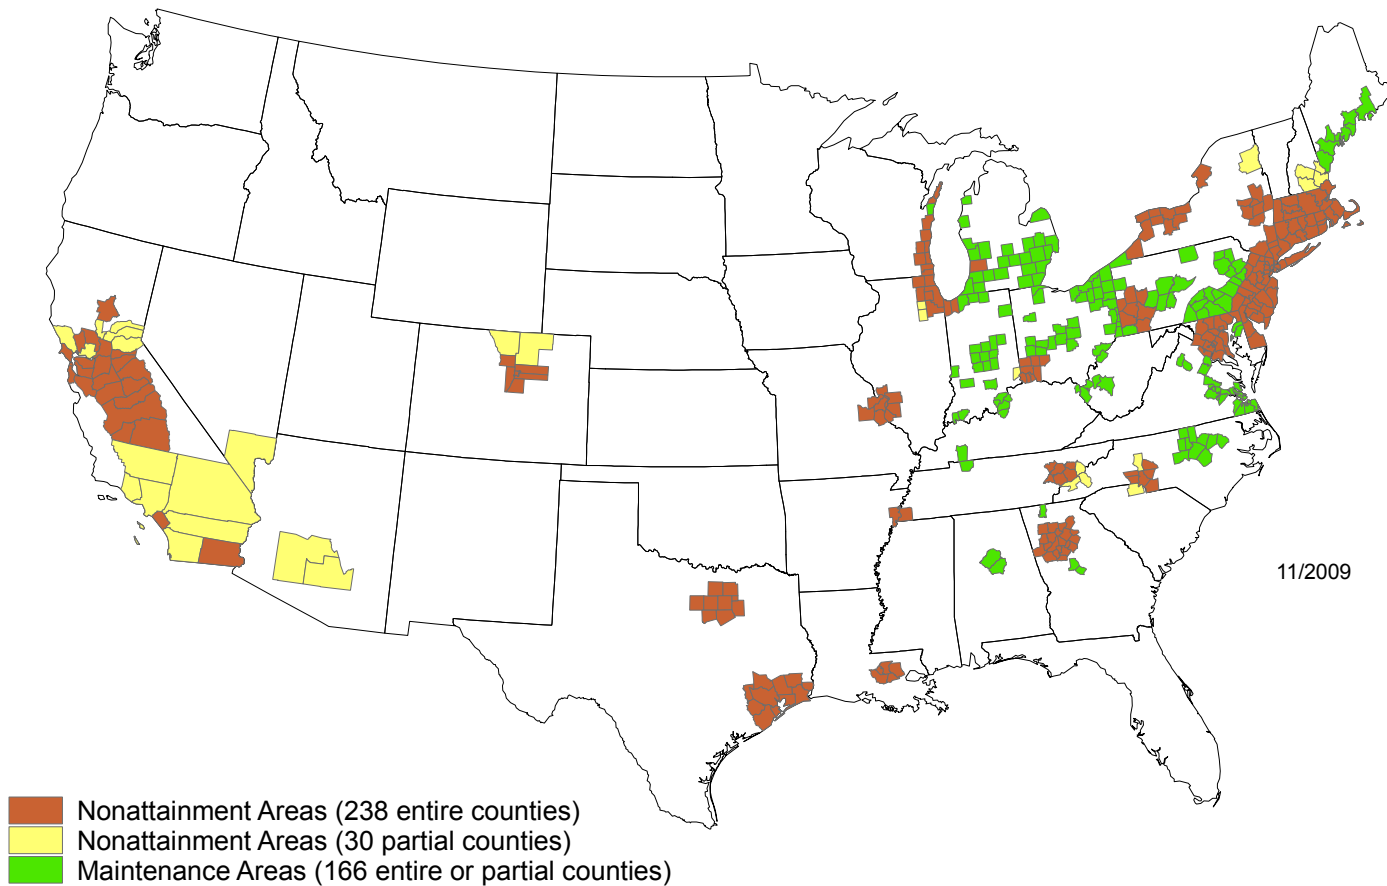

Nonattainment and Maintenance Areas in the U.S.  
8-hour Ozone (1997 Standard)

Partial counties, those with part of the county designated nonattainment and part attainment, are shown as full counties on this map.