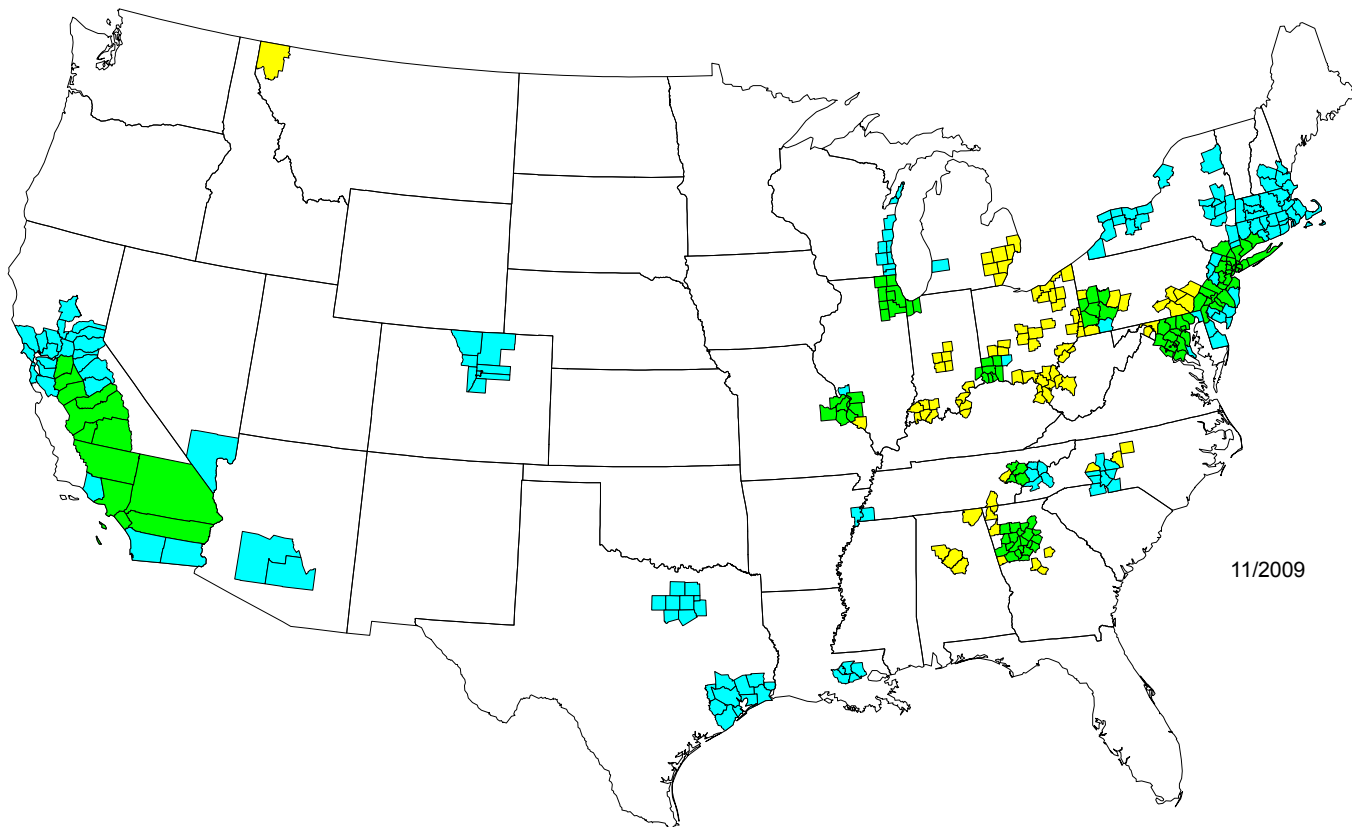

Counties Designated Nonattainment for PM-2.5 and/or 8-hour Ozone Standard

Designated Nonattainment

- PM-2.5 Only
- PM-2.5 and 8-hour Ozone
- 8-hour Ozone Only

Several counties have only a portion of their county designated nonattainment. These counties are represented as whole counties on this map.