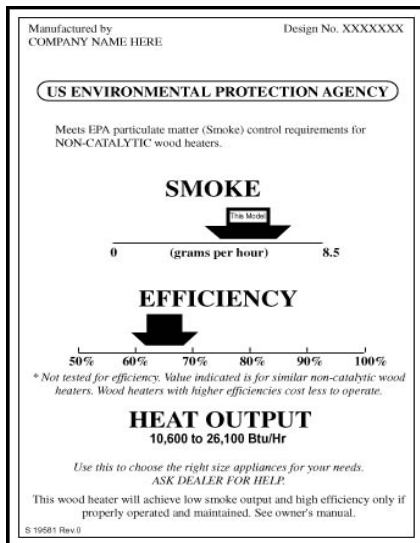

# List of EPA Certified Wood Stoves *April 15, 2012*

*EPA Wood Heater Program*

Enclosed is the list of wood stoves certified by the United States Environmental Protection Agency (EPA). An EPA certified wood stove or wood heating appliance has been independently tested by an accredited laboratory to meet a particulate emissions limit of 7.5\* grams per hour for noncatalytic wood stoves and 4.1\* grams per hour for catalytic wood stoves. All wood heating appliances subject to the New Source Performance Standard for New Residential Wood Heaters under the Clean Air Act offered for sale in the United States are required to meet these emission limits. An EPA certified wood stove can be identified by a temporary paper label attached to the front of the wood stove and a permanent metal label affixed to the back or side of the wood stove (See examples below). Please contact John DuPree at 202-564-5950 should you have questions regarding a particular model line or manufacturer.