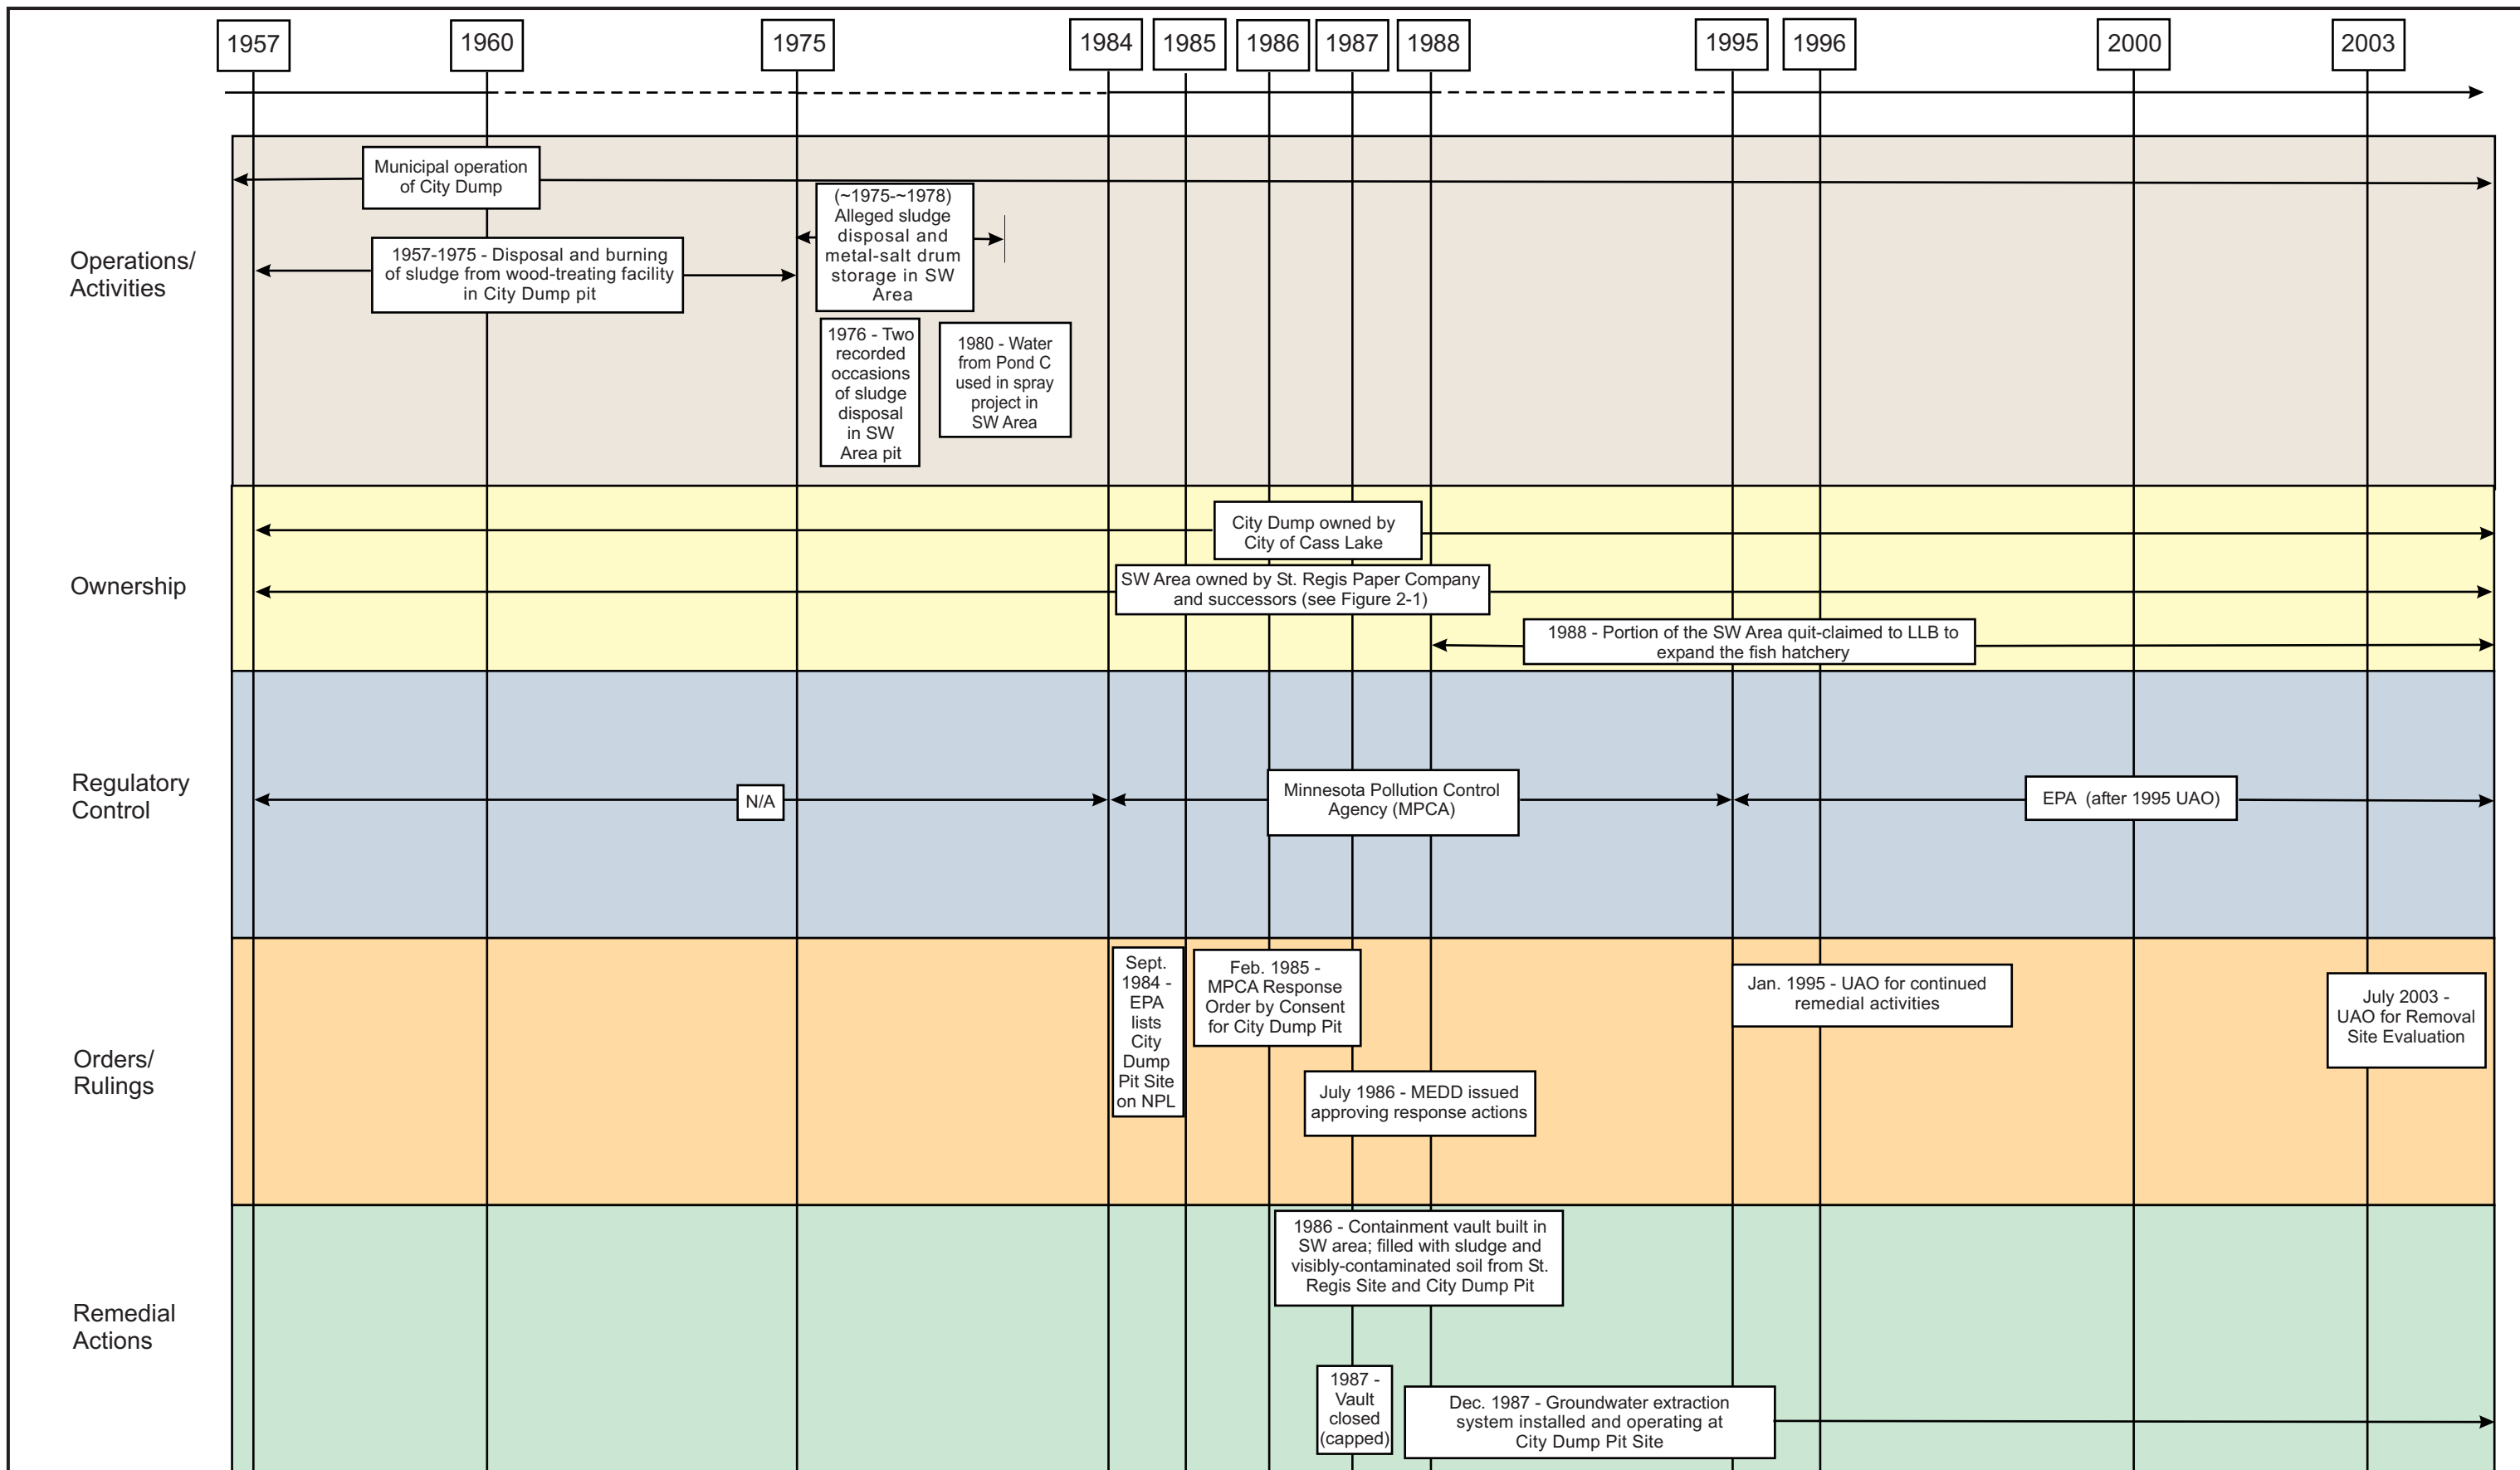

Figure 2-1. St. Regis Paper Company Site - Timeline

Figure 2-2. Cass Lake City Dump and Southwest Area - Timeline