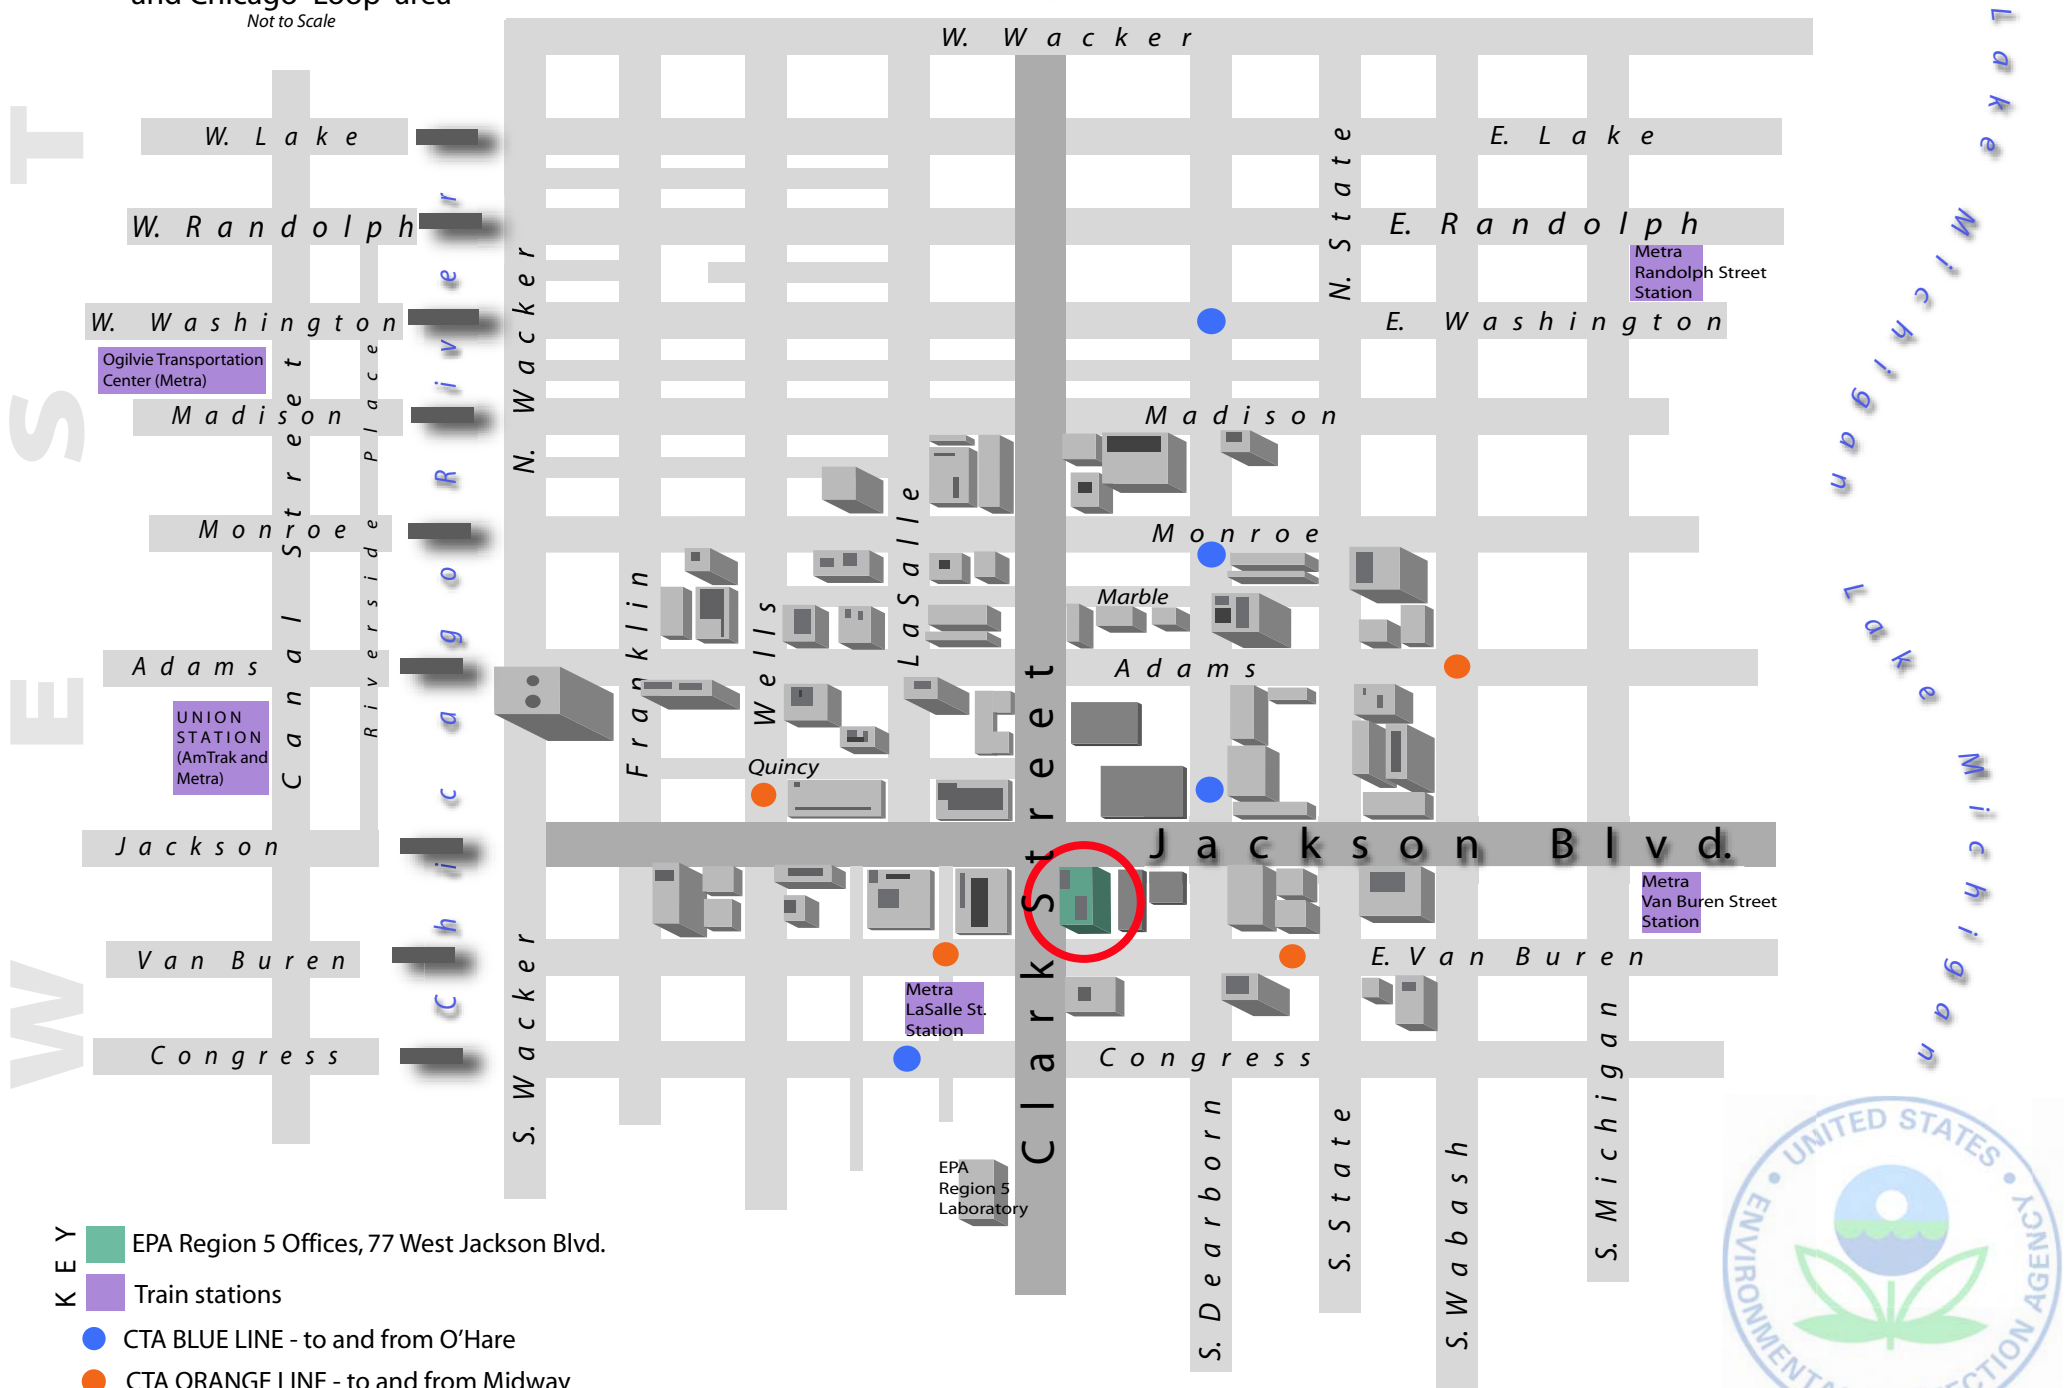

US EPA Region 5 Offices

Area Map of offices
and Chicago "Loop" area
Not to Scale

C h i c a g o R i v e r

- KEY**
-  EPA Region 5 Offices, 77 West Jackson Blvd.
 -  Train stations
 -  CTA BLUE LINE - to and from O'Hare
 -  CTA ORANGE LINE - to and from Midway