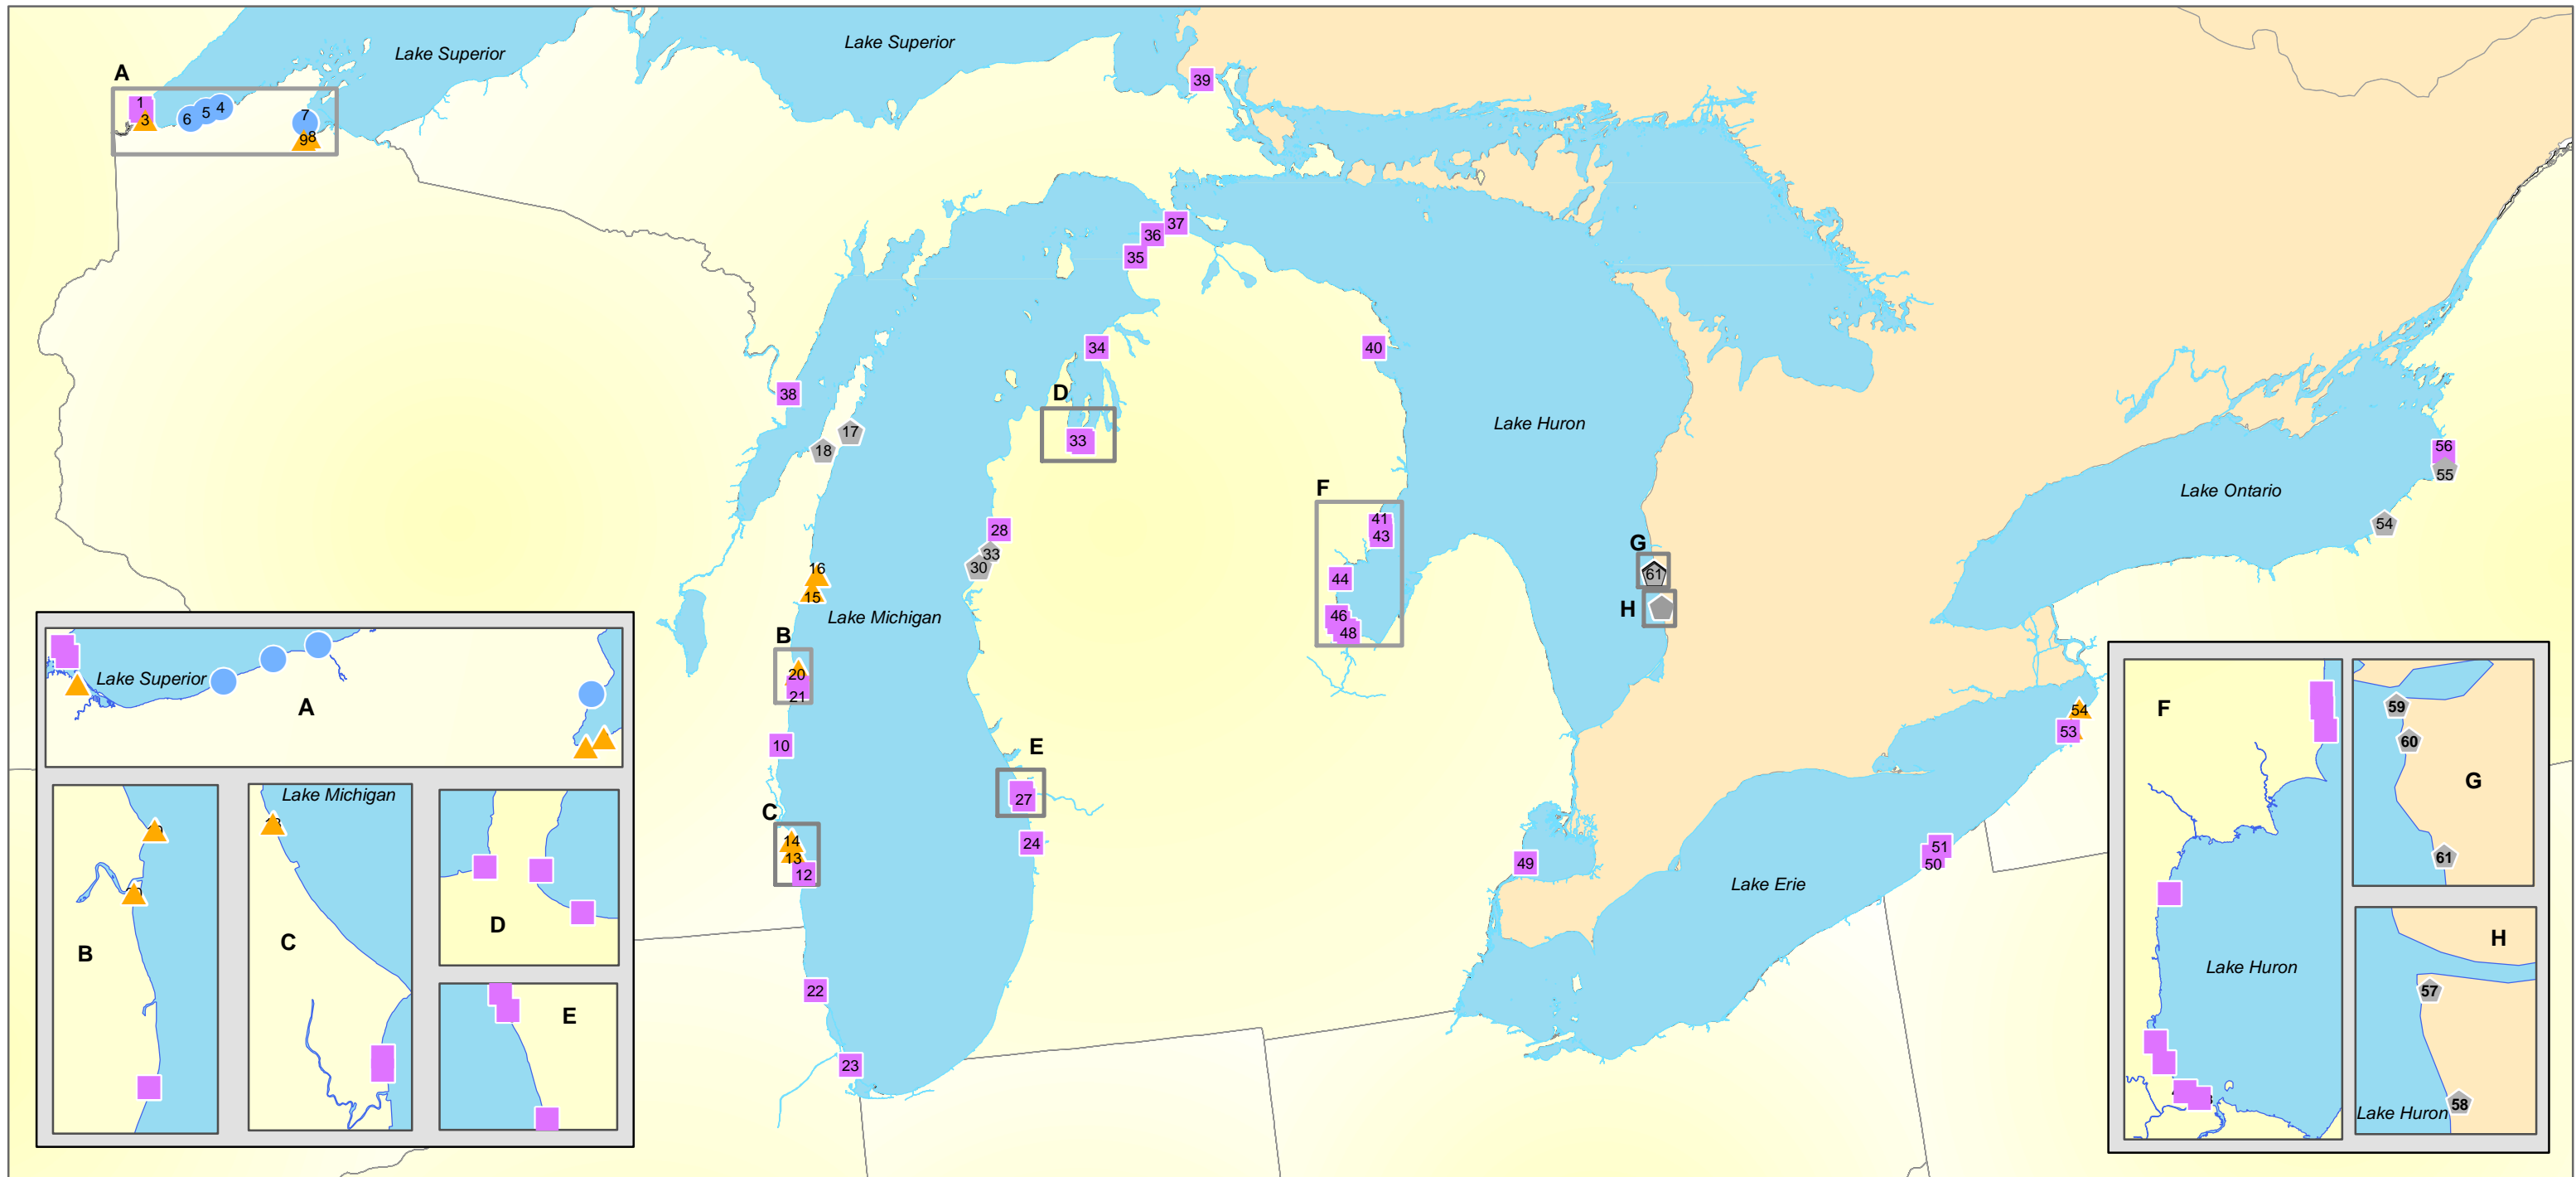

GREAT LAKES BEACH SANITARY SURVEY LOCATIONS

Lake Superior

- Minnesota**
- 1 LAKEWALK
- 2 NEW DULUTH BOAT CLUB/14TH STREET
- Wisconsin**
- 3 BARKER'S ISLAND INNER BEACH
- 4 BRULE RIVER STATE FOREST BEACH #1
- 5 BRULE RIVER STATE FOREST BEACH #2
- 6 BRULE RIVER STATE FOREST BEACH #3
- 7 THOMPSON WEST END PARK BEACH
- 8 KREHER PARK BEACH
- 9 MASLOWSKI BEACHES

Lake Michigan

- Wisconsin**
- 10 UPPER LAKE PARK BEACH
- 11 NORTH BEACH
- 12 ZOO BEACH
- 13 BENDER BEACH
- 14 GRANT PARK BEACH
- 15 NESHOTAH BEACH
- 16 POINT BEACH STATE PARK - CONCESSION STAND BEACH
- 17 WHITEFISH DUNES BEACH
- 18 SUNSET PARK BEACH STURGEON BAY
- 19 DELAND PARK BEACH
- 20 GENERAL KING PARK BEACH
- 21 KOHLER ANDRAE STATE PARK NORTH BEACH
- Illinois**
- 22 HIGHLAND PARK ROSEWOOD BEACH
- 23 JACKSON PARK BEACH

Lake Huron

- Michigan**
- 40 STARLITE BEACH
- 41 DYER RD. BEACH
- 42 SINGING BRIDGE BEACH
- 43 TWINING RD. BEACH
- 44 WHITES BEACH
- 45 SOUTH LINWOOD BEACH TOWNSHIP PARK
- 46 BRISSETTE BEACH TOWNSHIP PARK
- 47 BAY CITY STATE RECREATION AREA
- 48 WENONA BEACH
- Canada**
- 57 BAYFIELD MAIN BEACH
- 58 BAYFIELD SOUTH BEACH
- 59 GODERICH MAIN BEACH
- 60 GODERICH ST. CHRISTOPHER'S BEACH
- 61 GODERICH ROTARY COVE BEACH

Lake Erie

- Pennsylvania**
- 50 BEACH 2
- 51 BEACH 10 (BUDNY BEACH)
- New York**
- 52 EVANS TOWN PARK
- 53 LAKE ERIE BEACH

Lake Ontario

- New York**
- 54 FAIR HAVEN BEACH STATE PARK
- 55 SELKIRK SHORES STATE PARK
- 56 SANDY ISLAND BEACH STATE PARK