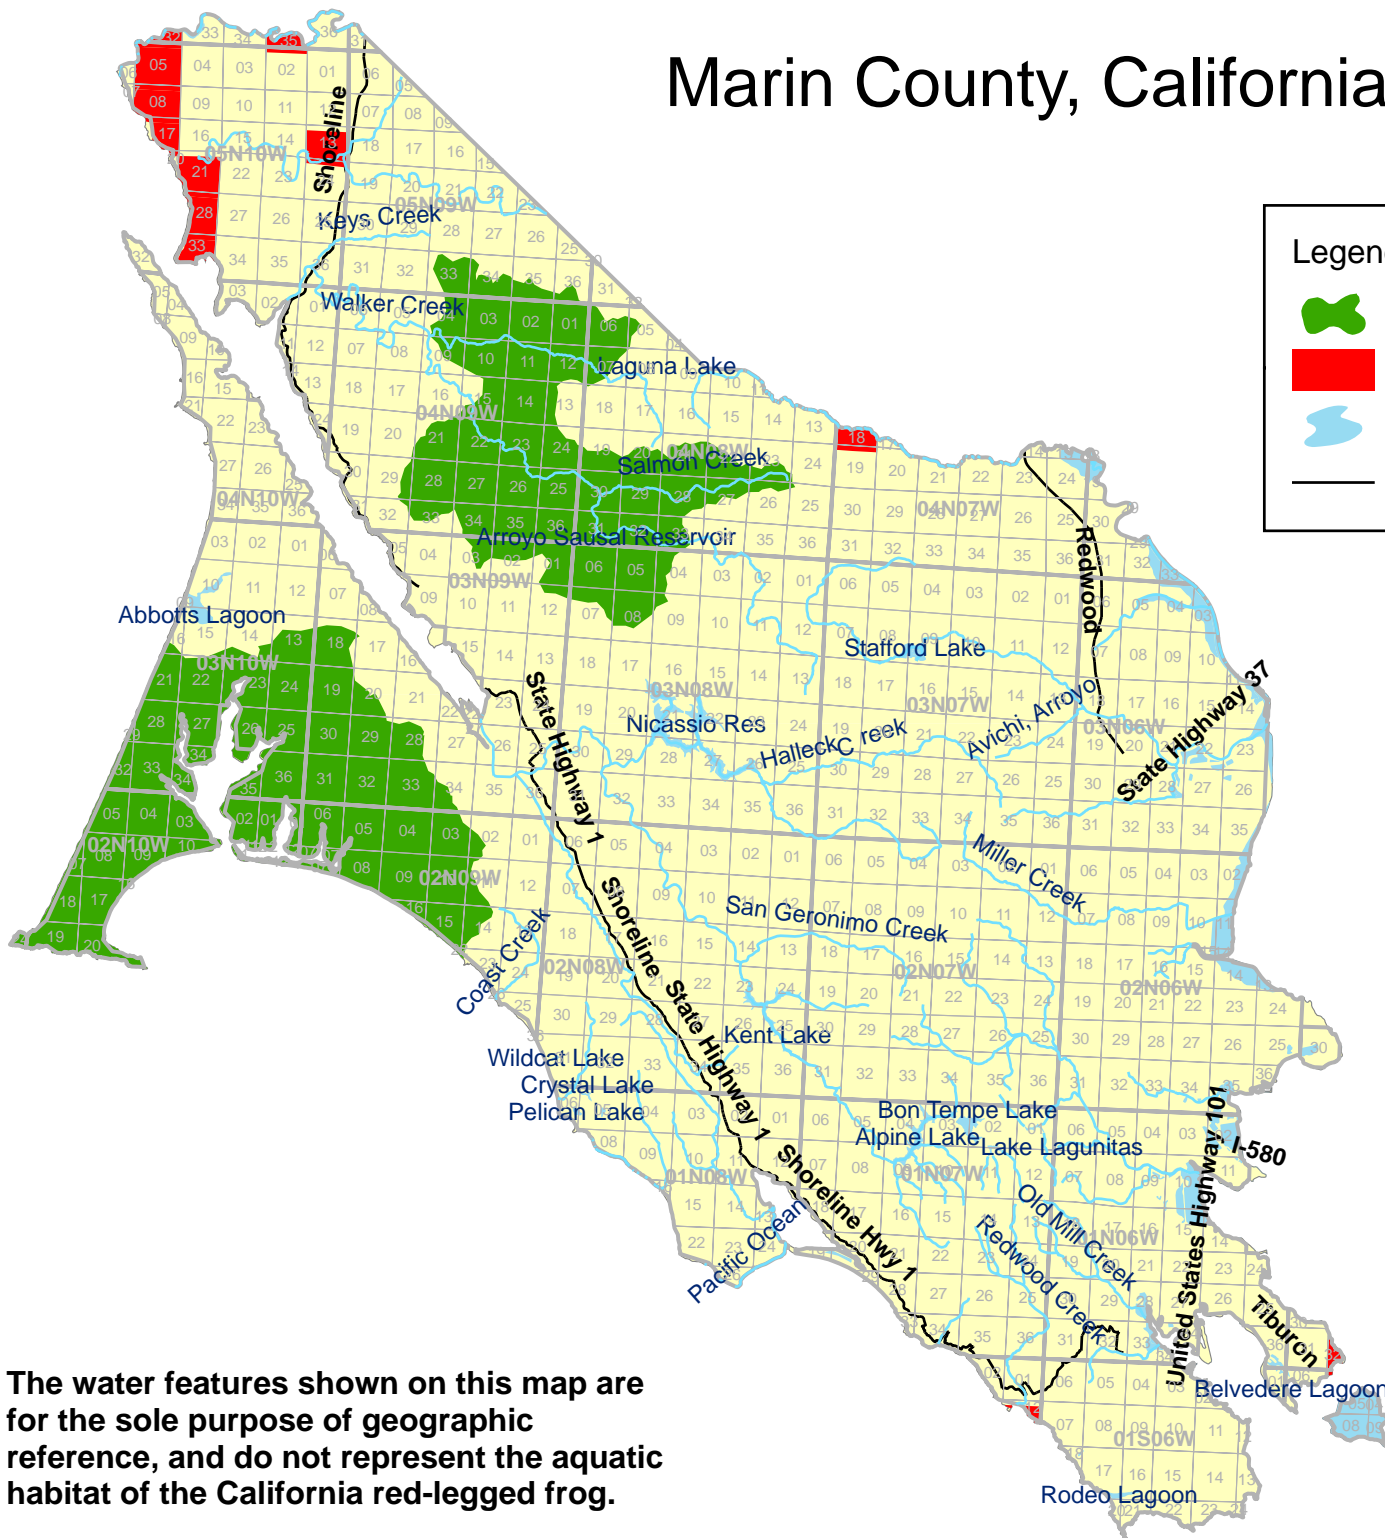

Marin County, California

Legend

- Critical habitat
- Non-critical habitat sections
- Lakes, reservoirs, rivers, and streams
- U.S. and state highways

The water features shown on this map are for the sole purpose of geographic reference, and do not represent the aquatic habitat of the California red-legged frog.