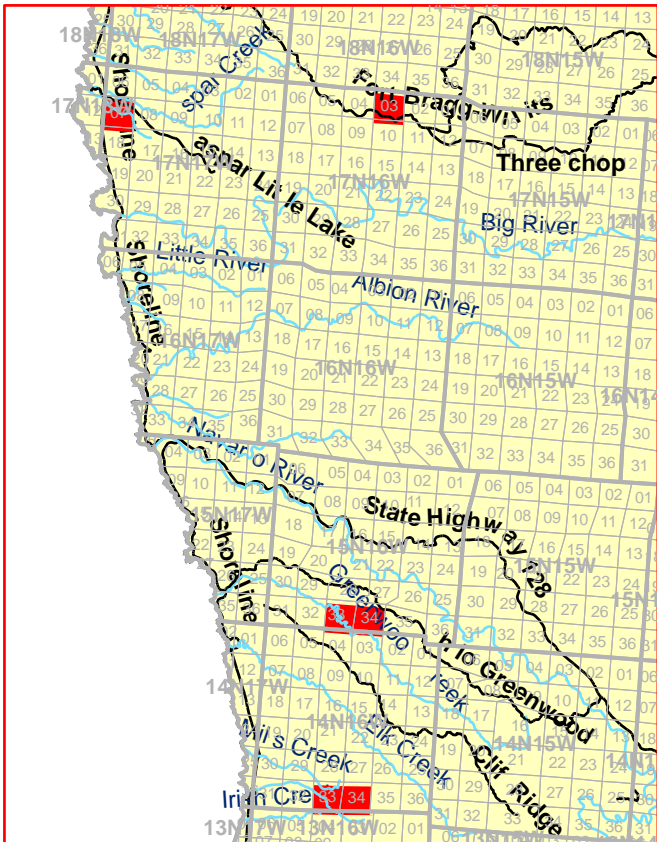

Mendocino County, California

Legend

-  Lakes, reservoirs, rivers, and streams
-  U.S. and state highways
-  Critical habitat
-  Non-critical habitat sections

The water features shown on this map are for the sole purpose of geographic reference, and do not represent the aquatic habitat of the California red-legged frog.