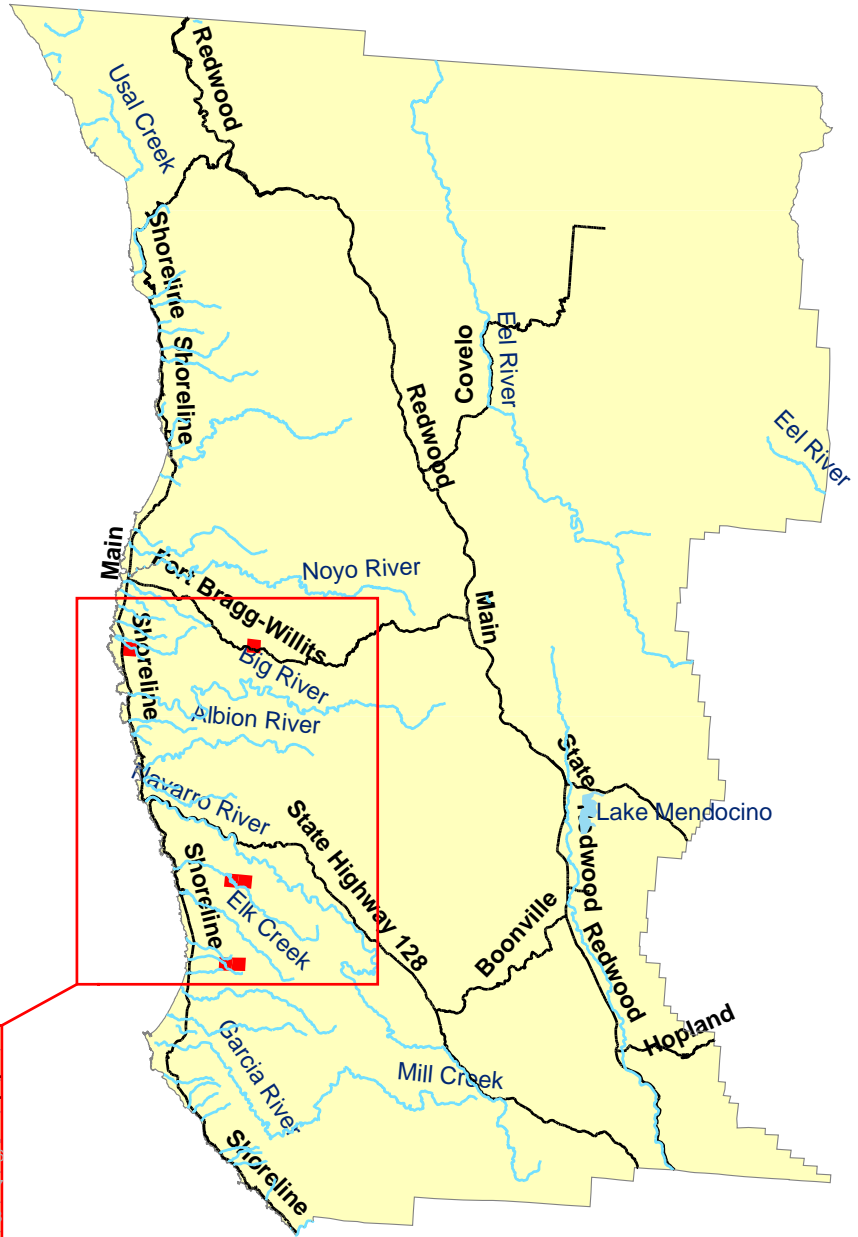

Mendocino County, California

Legend

-  Lakes, reservoirs, rivers, and streams
-  U.S. and state highways
-  Critical habitat
-  Non-critical habitat sections

The water features shown on this map are for the sole purpose of geographic reference, and do not represent the aquatic habitat of the California red-legged frog.