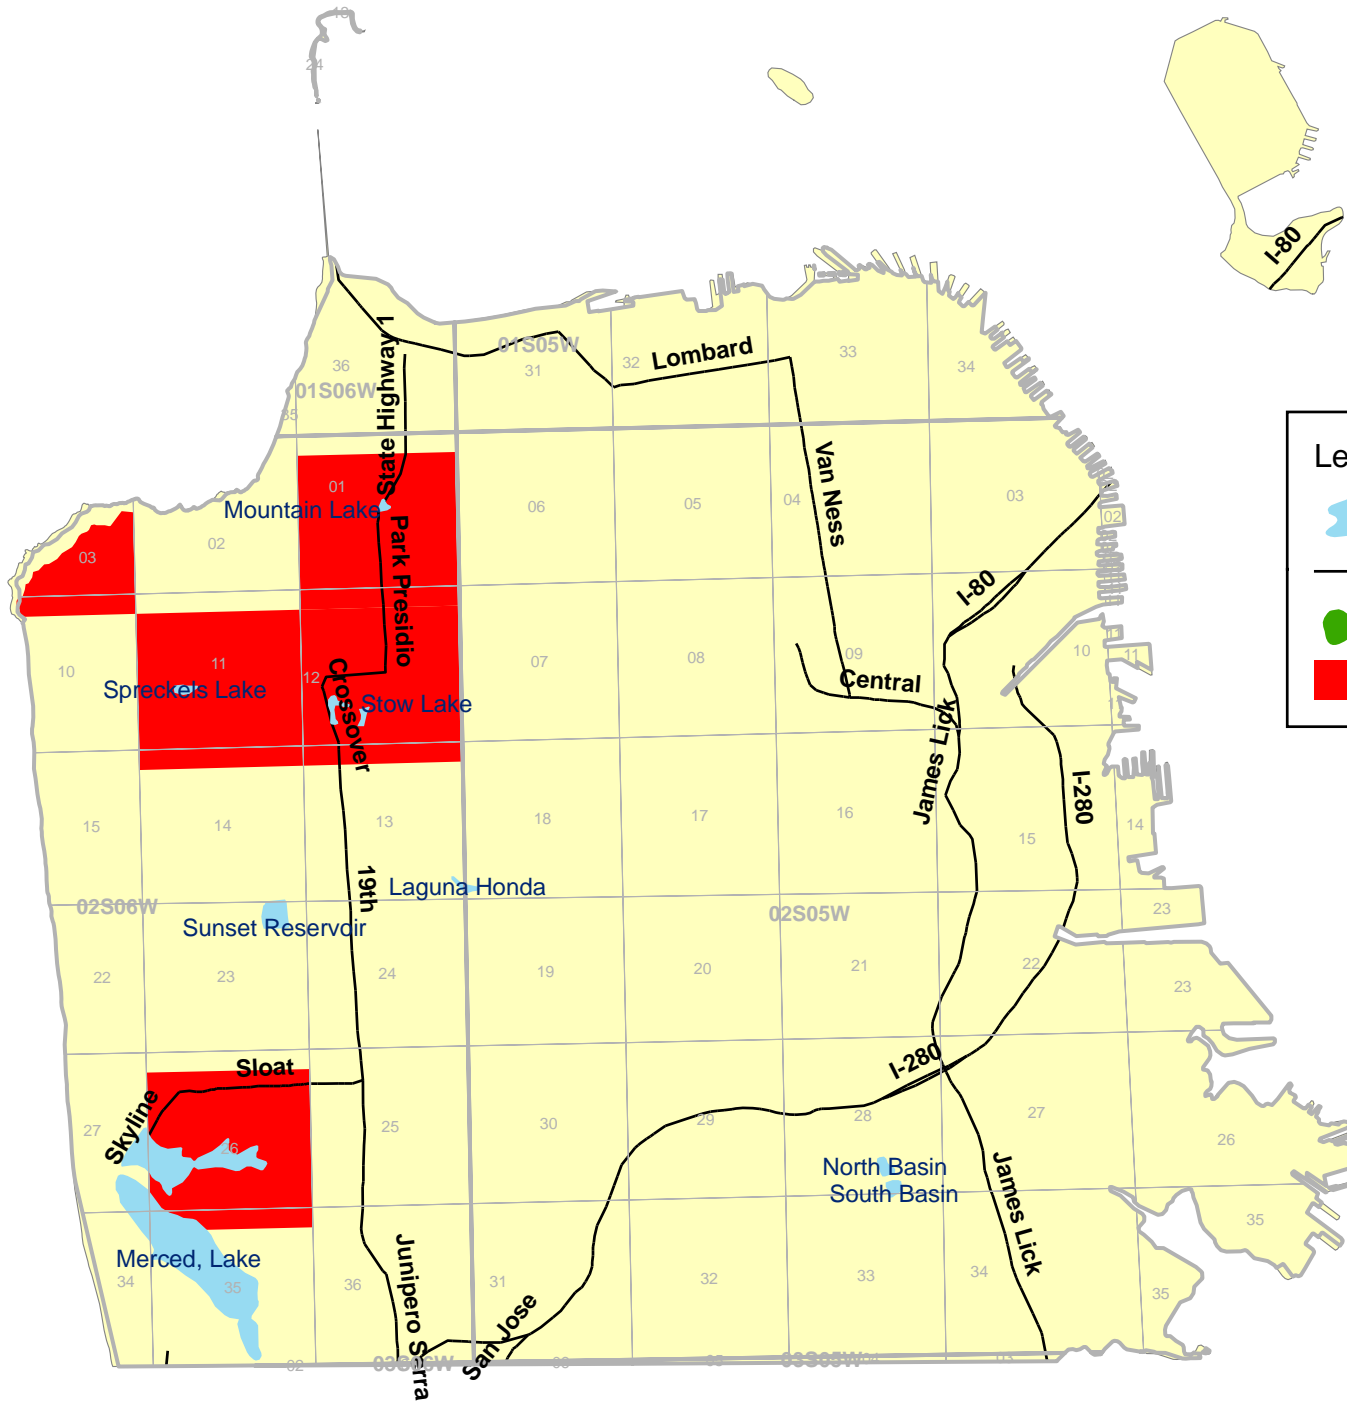

San Francisco County, California

Legend

- Lakes, reservoirs, rivers, and streams
- U.S. and state highways
- Critical habitat
- Non-critical habitat sections

The water features shown on this map are for the sole purpose of geographic reference, and do not represent the aquatic habitat of the California red-legged frog.