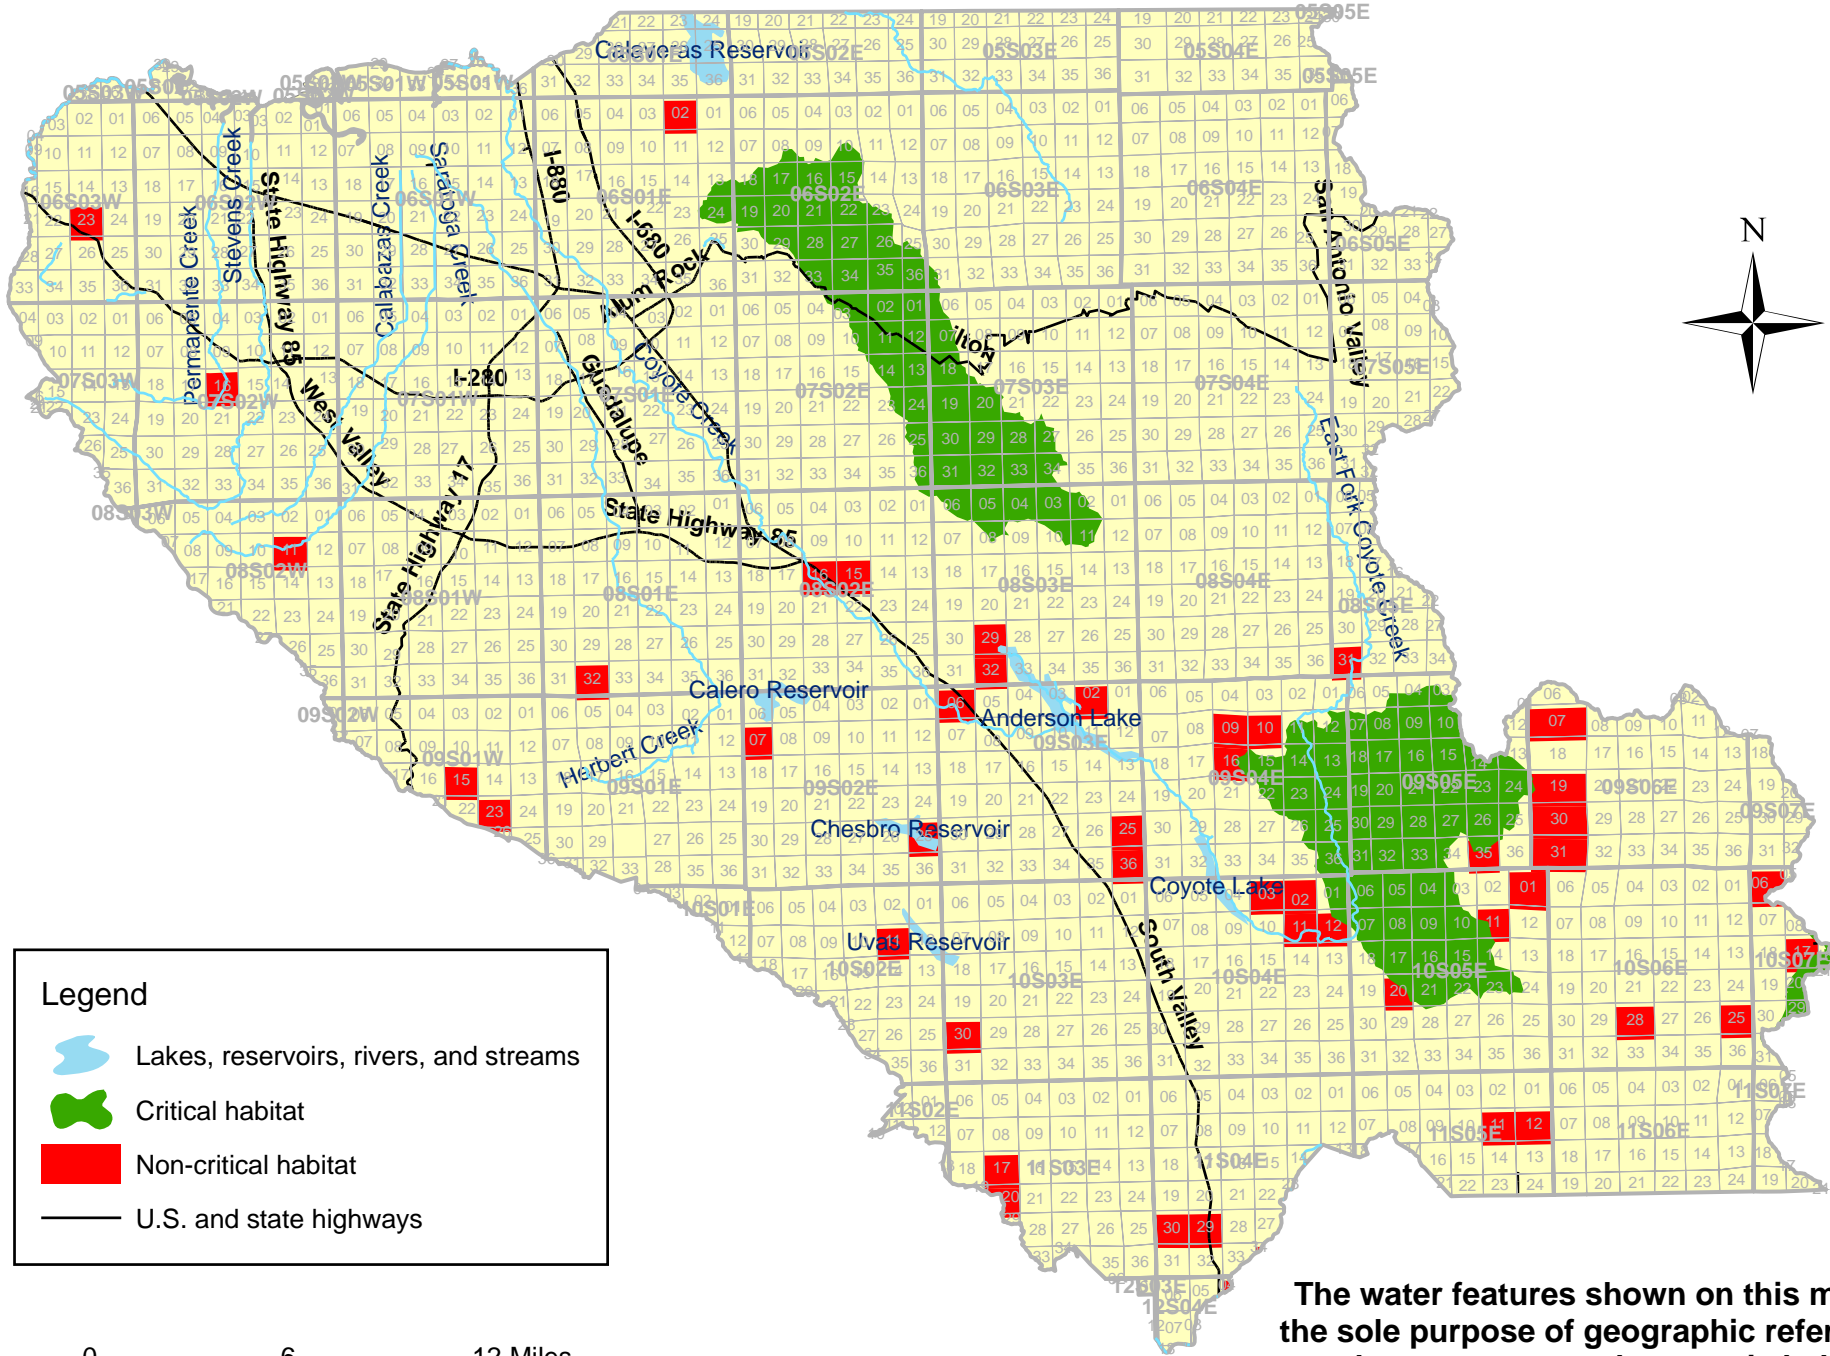

# Santa Clara County, California

**Legend**

-  Lakes, reservoirs, rivers, and streams
-  Critical habitat
-  Non-critical habitat
-  U.S. and state highways

The water features shown on this map are for the sole purpose of geographic reference, and do not represent the aquatic habitat of the California red-legged frog.