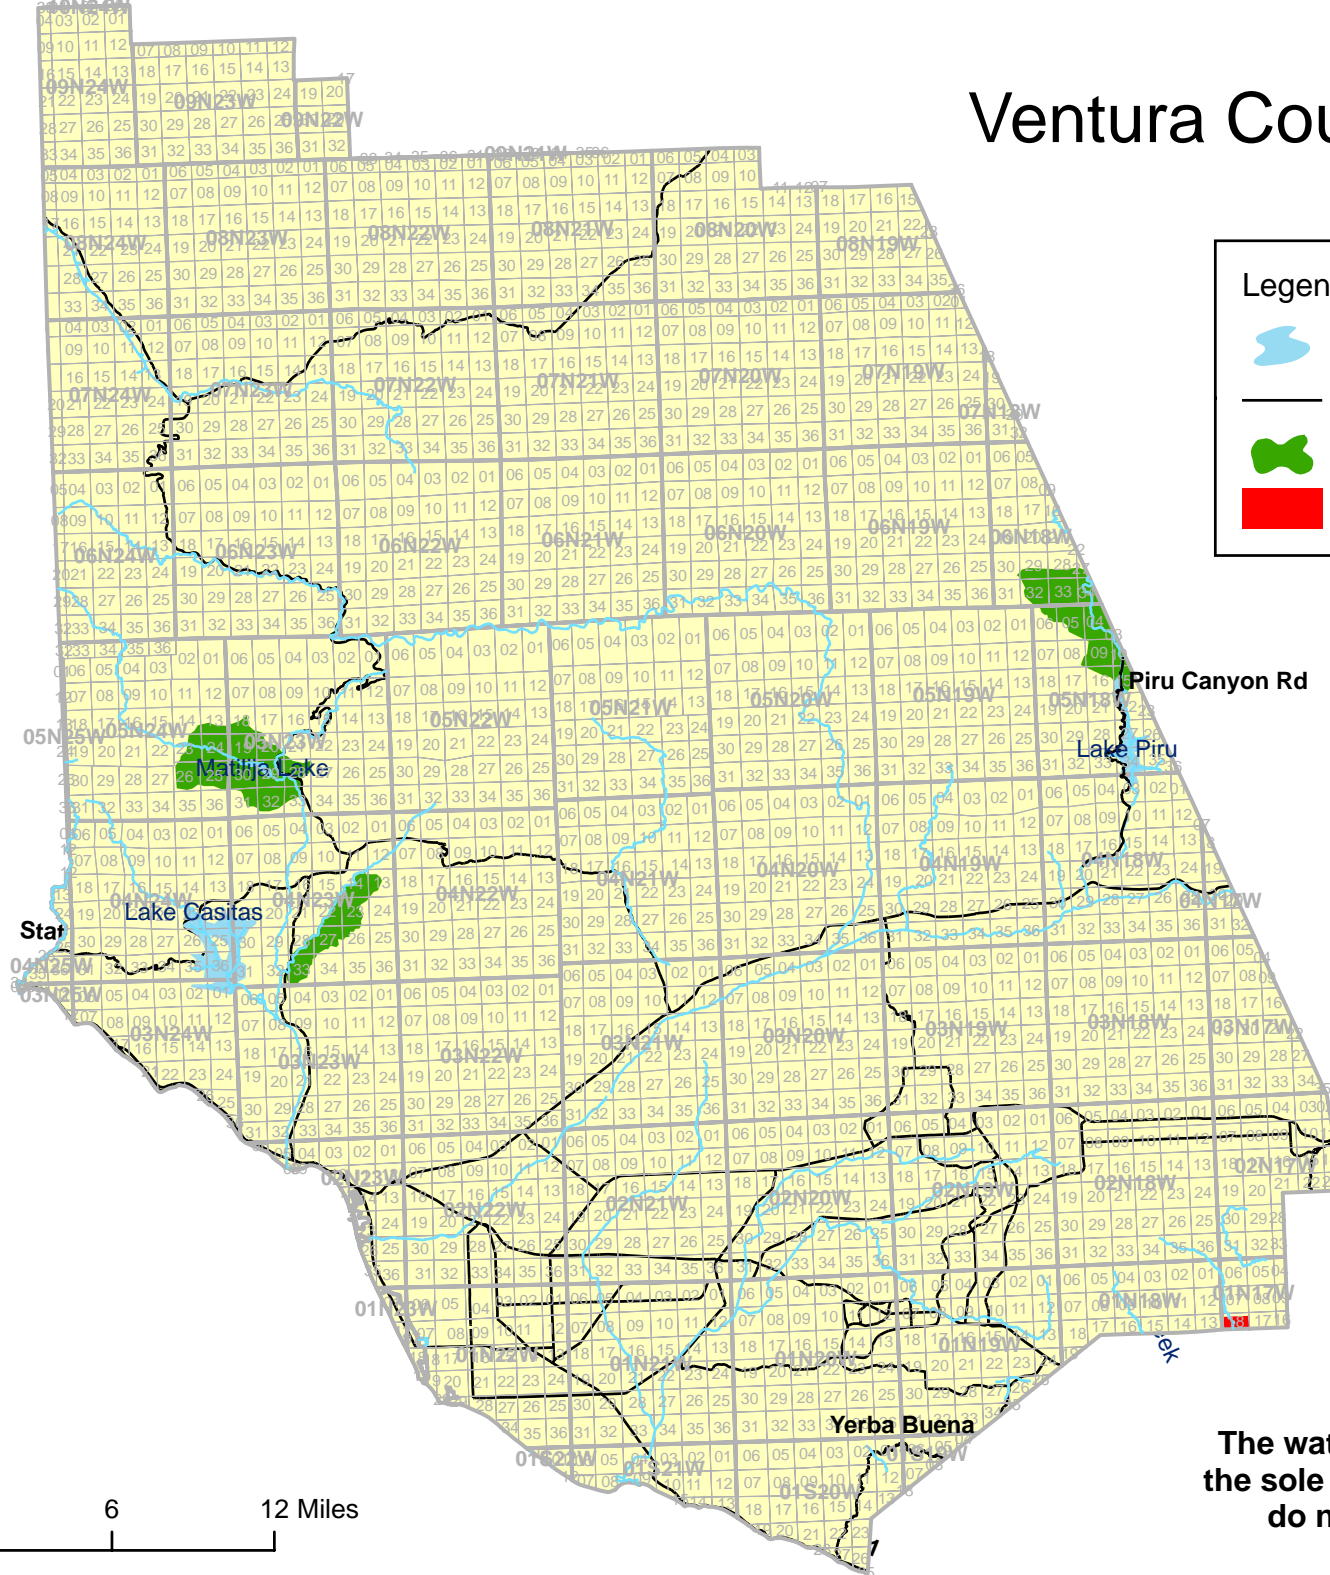

Ventura County, California

Legend

-  Lakes, reservoirs, rivers, and streams
-  Roads
-  Critical habitat
-  Non-critical habitat sections

The water features shown on this map are for the sole purpose of geographic reference, and do not represent the aquatic habitat of the California red-legged frog.