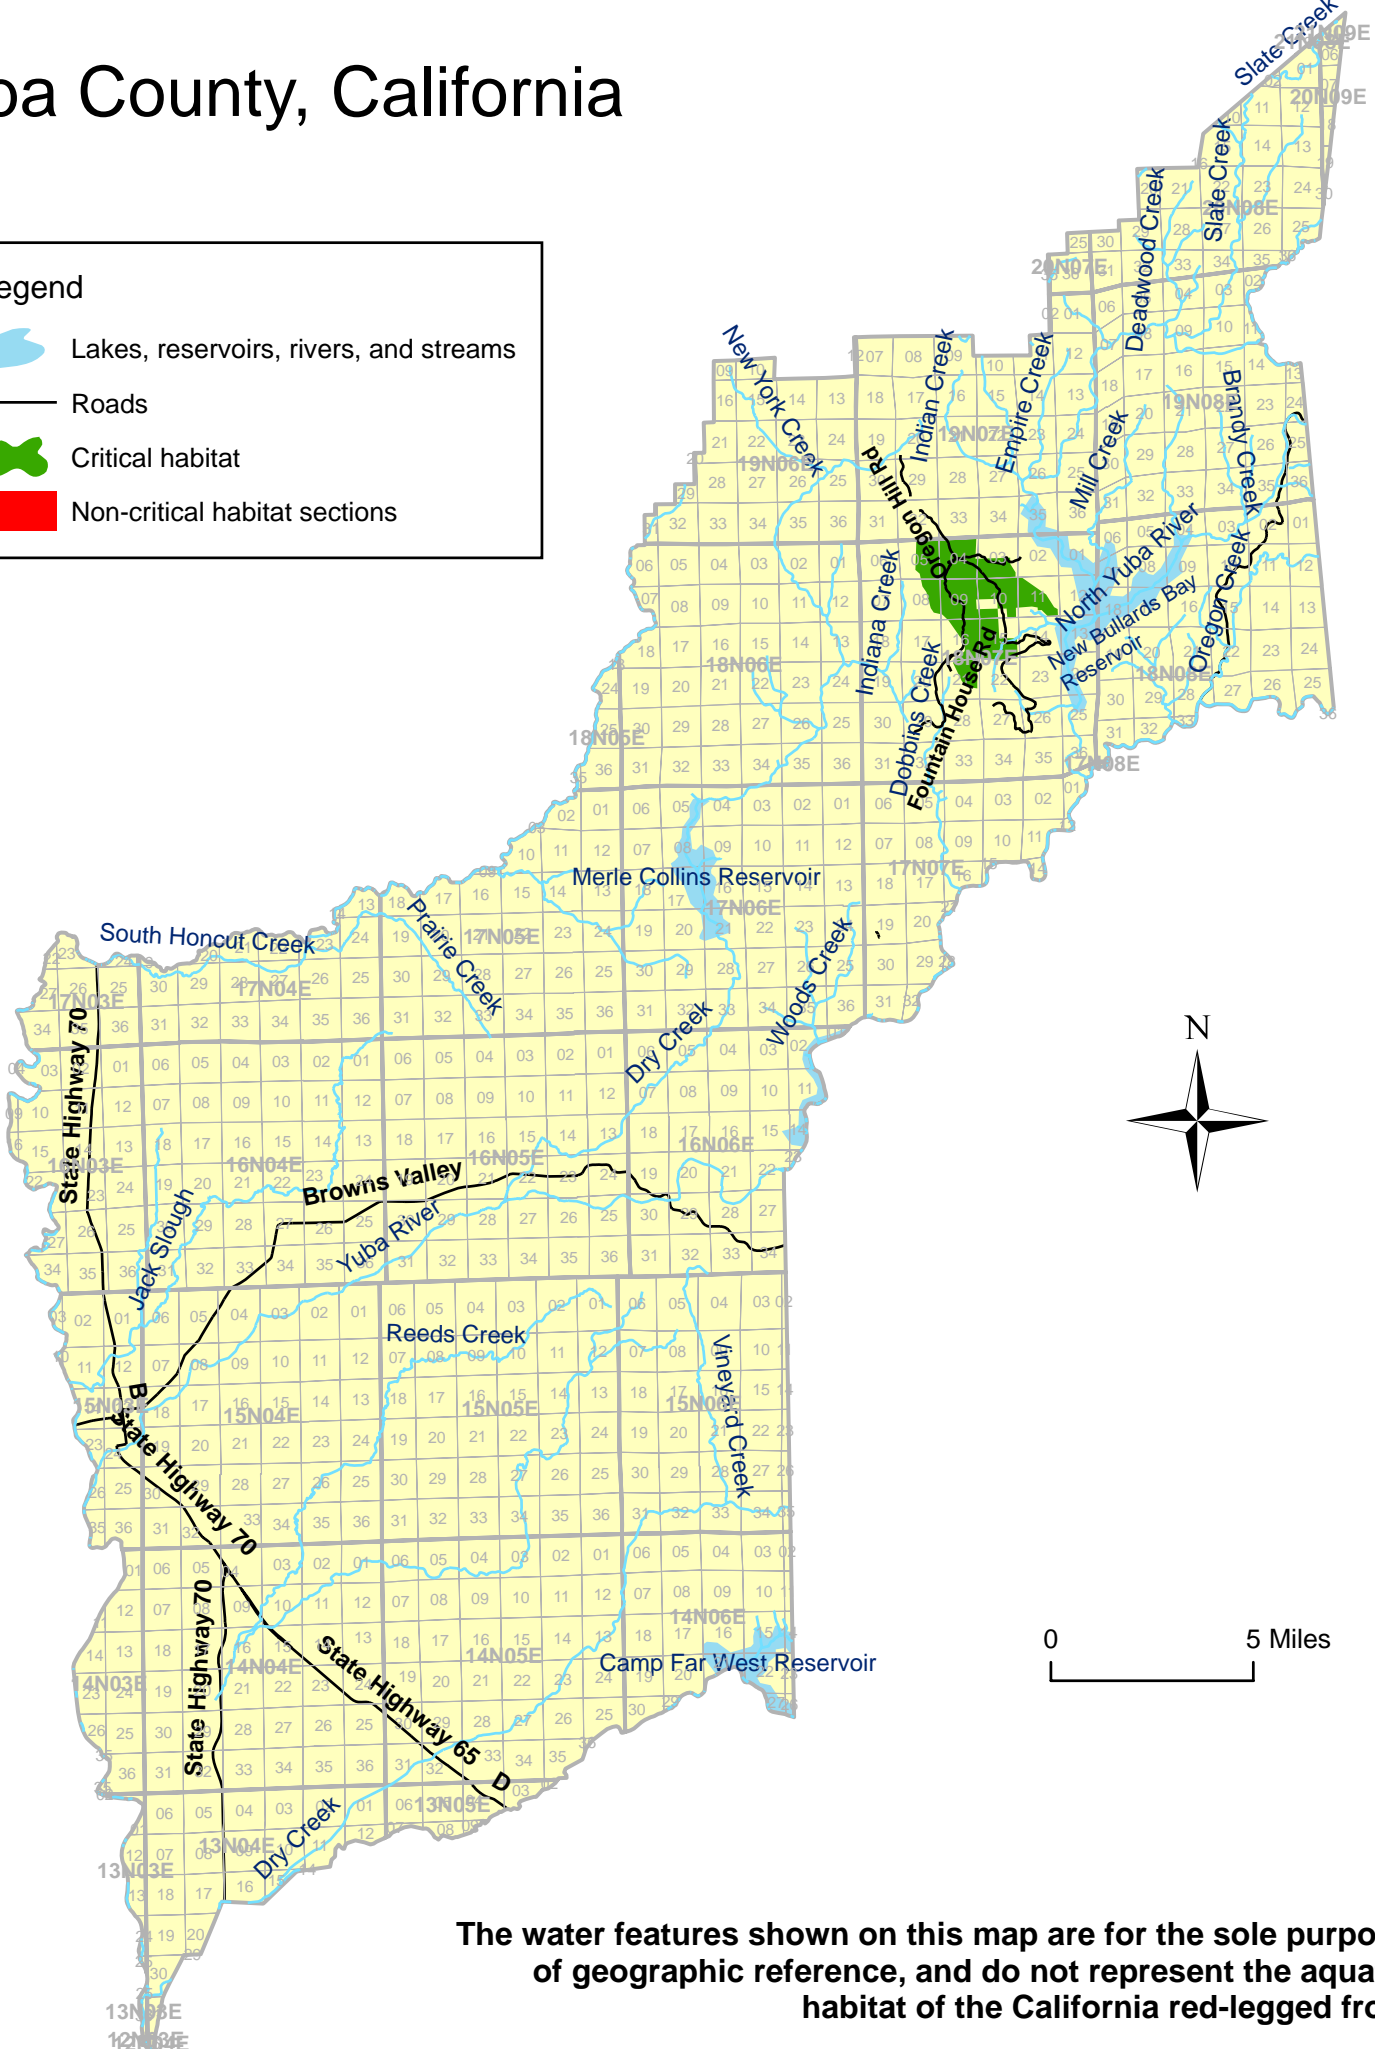

Yuba County, California

Legend

-  Lakes, reservoirs, rivers, and streams
-  Roads
-  Critical habitat
-  Non-critical habitat sections

The water features shown on this map are for the sole purpose of geographic reference, and do not represent the aquatic habitat of the California red-legged frog.