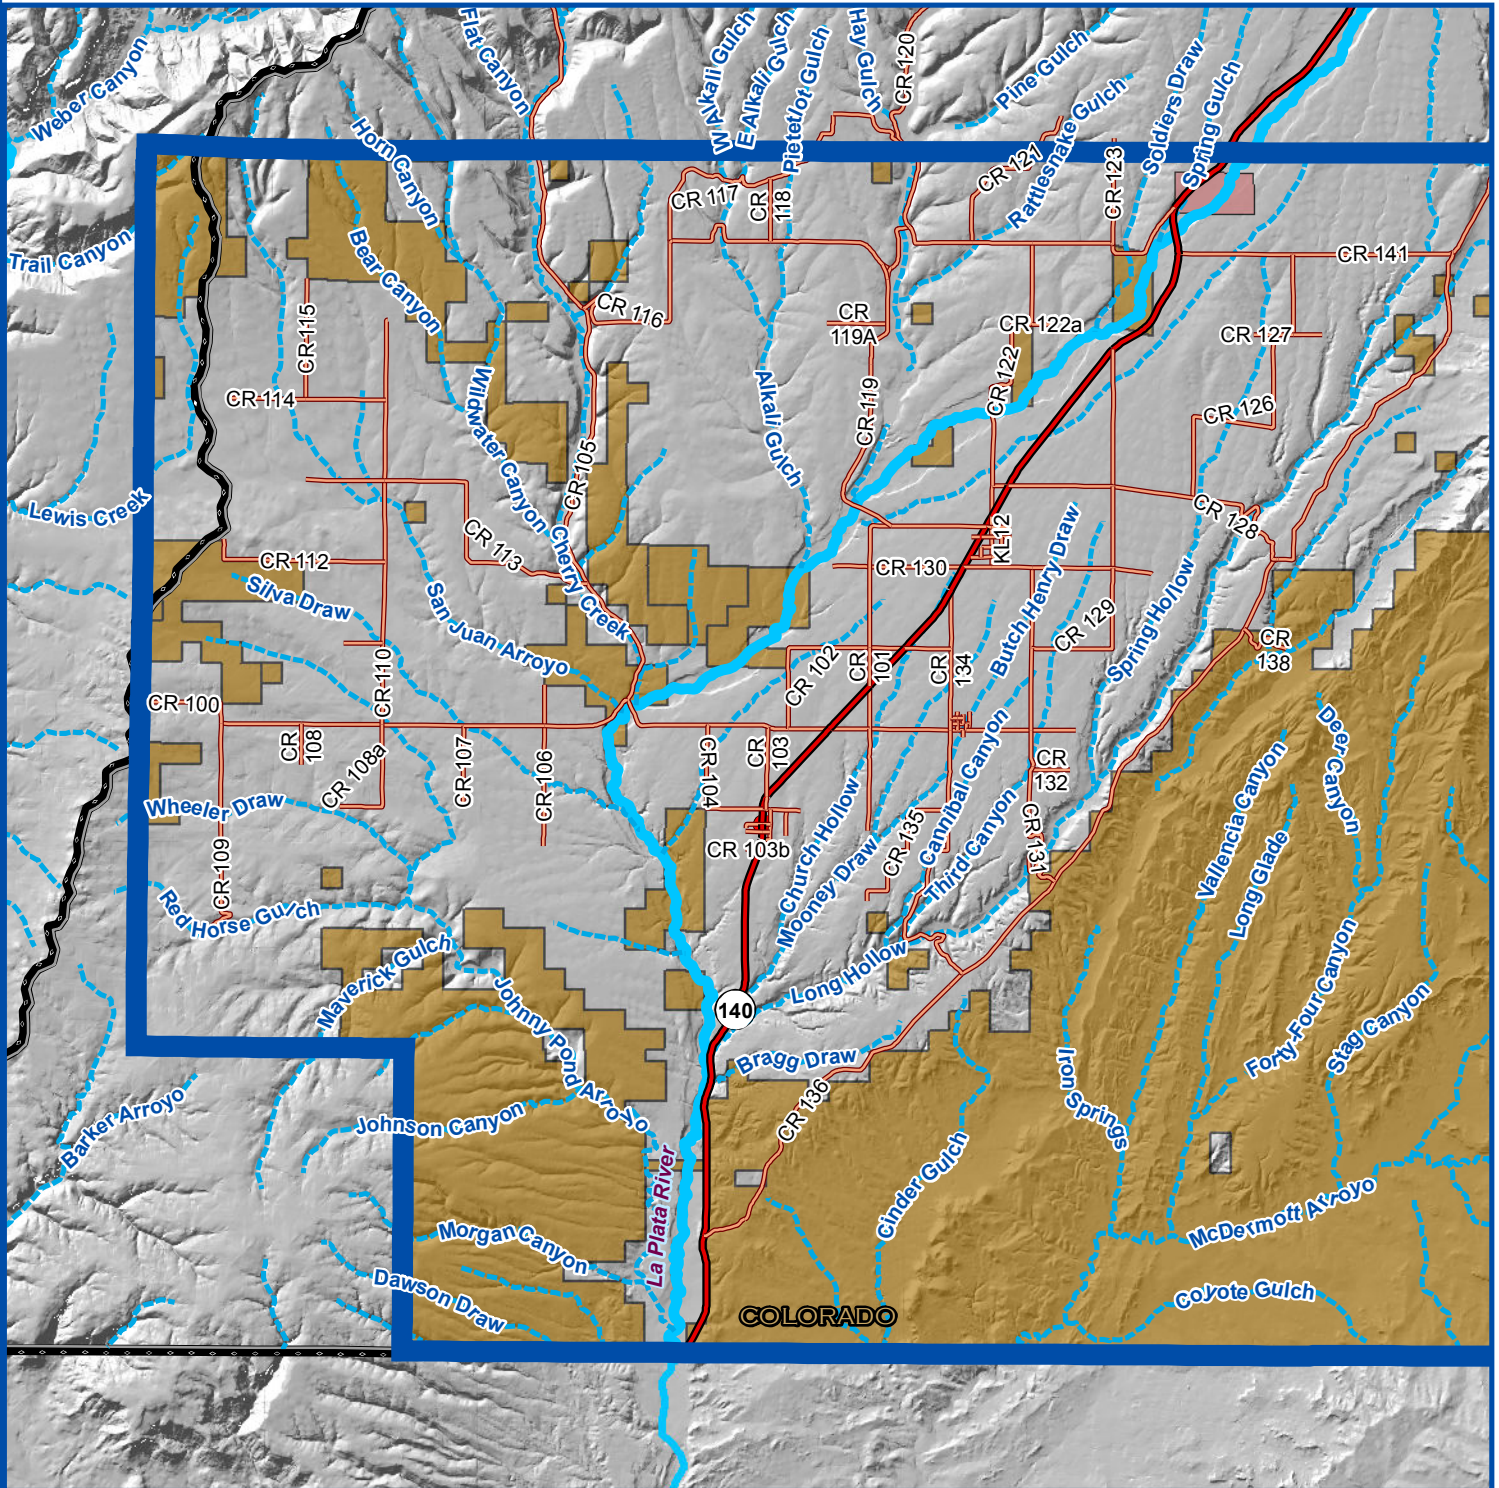

Southern Ute Indian Reservation

Trust Land Status for SUIT TAS Application 2015

Map 2 of 6

- City Limits
- Tribal Trust
- SUIT Boundary
- County
- STATE
- US
- River
- Stream