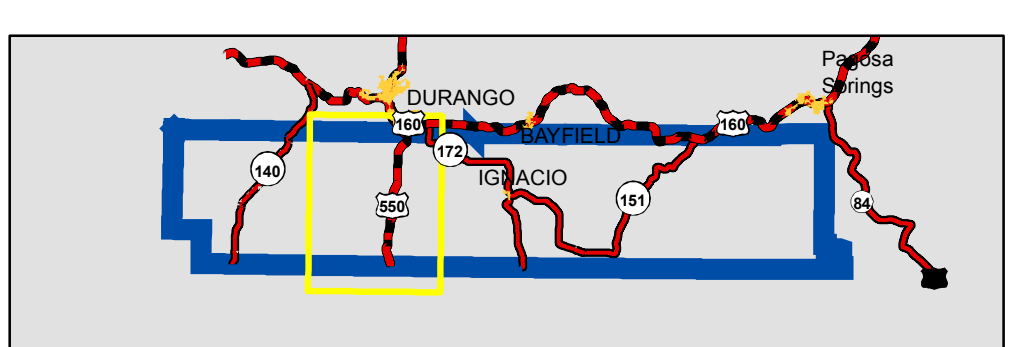

# Southern Ute Indian Reservation

## Trust Land Status for SUIT TAS Application 2015

- City Limits
- Tribal Trust
- SUIT Boundary
- County
- STATE
- US
- River
- Stream