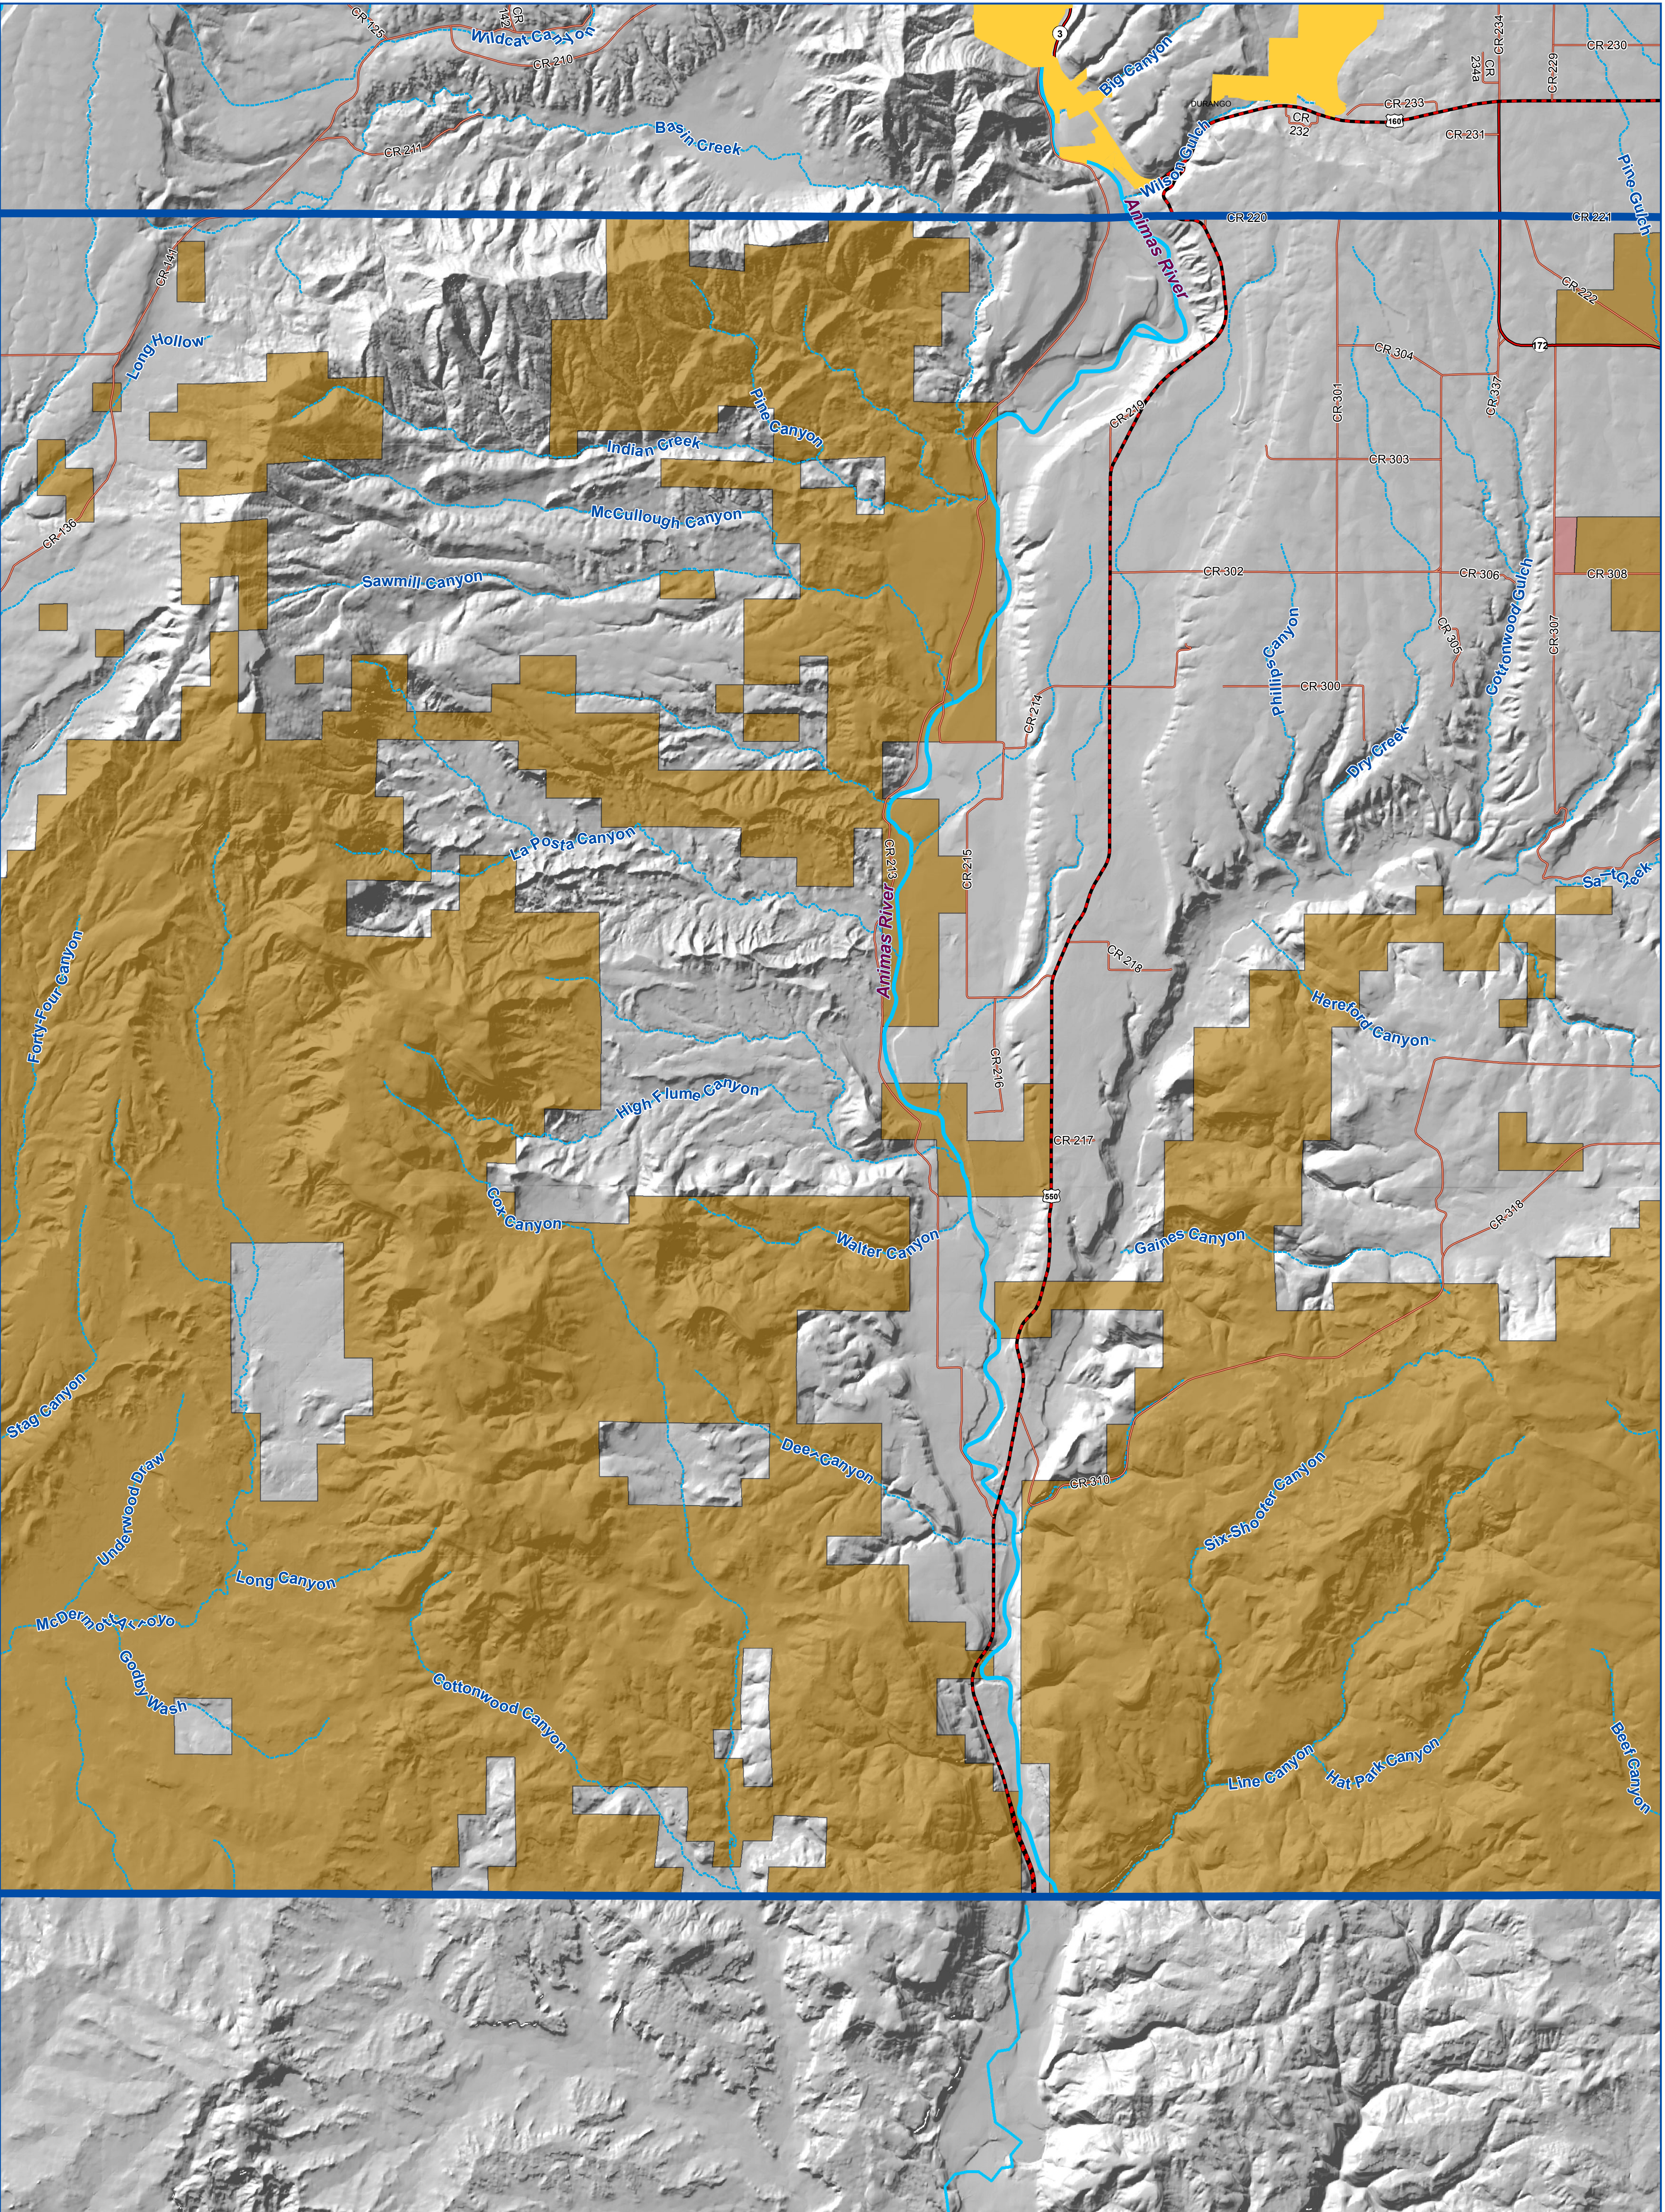

# Southern Ute Indian Reservation

## Trust Land Status for SUIT TAS Application 2015

- City Limits
- Tribal Trust
- SUIT Boundary
- County
- STATE
- US
- River
- Stream