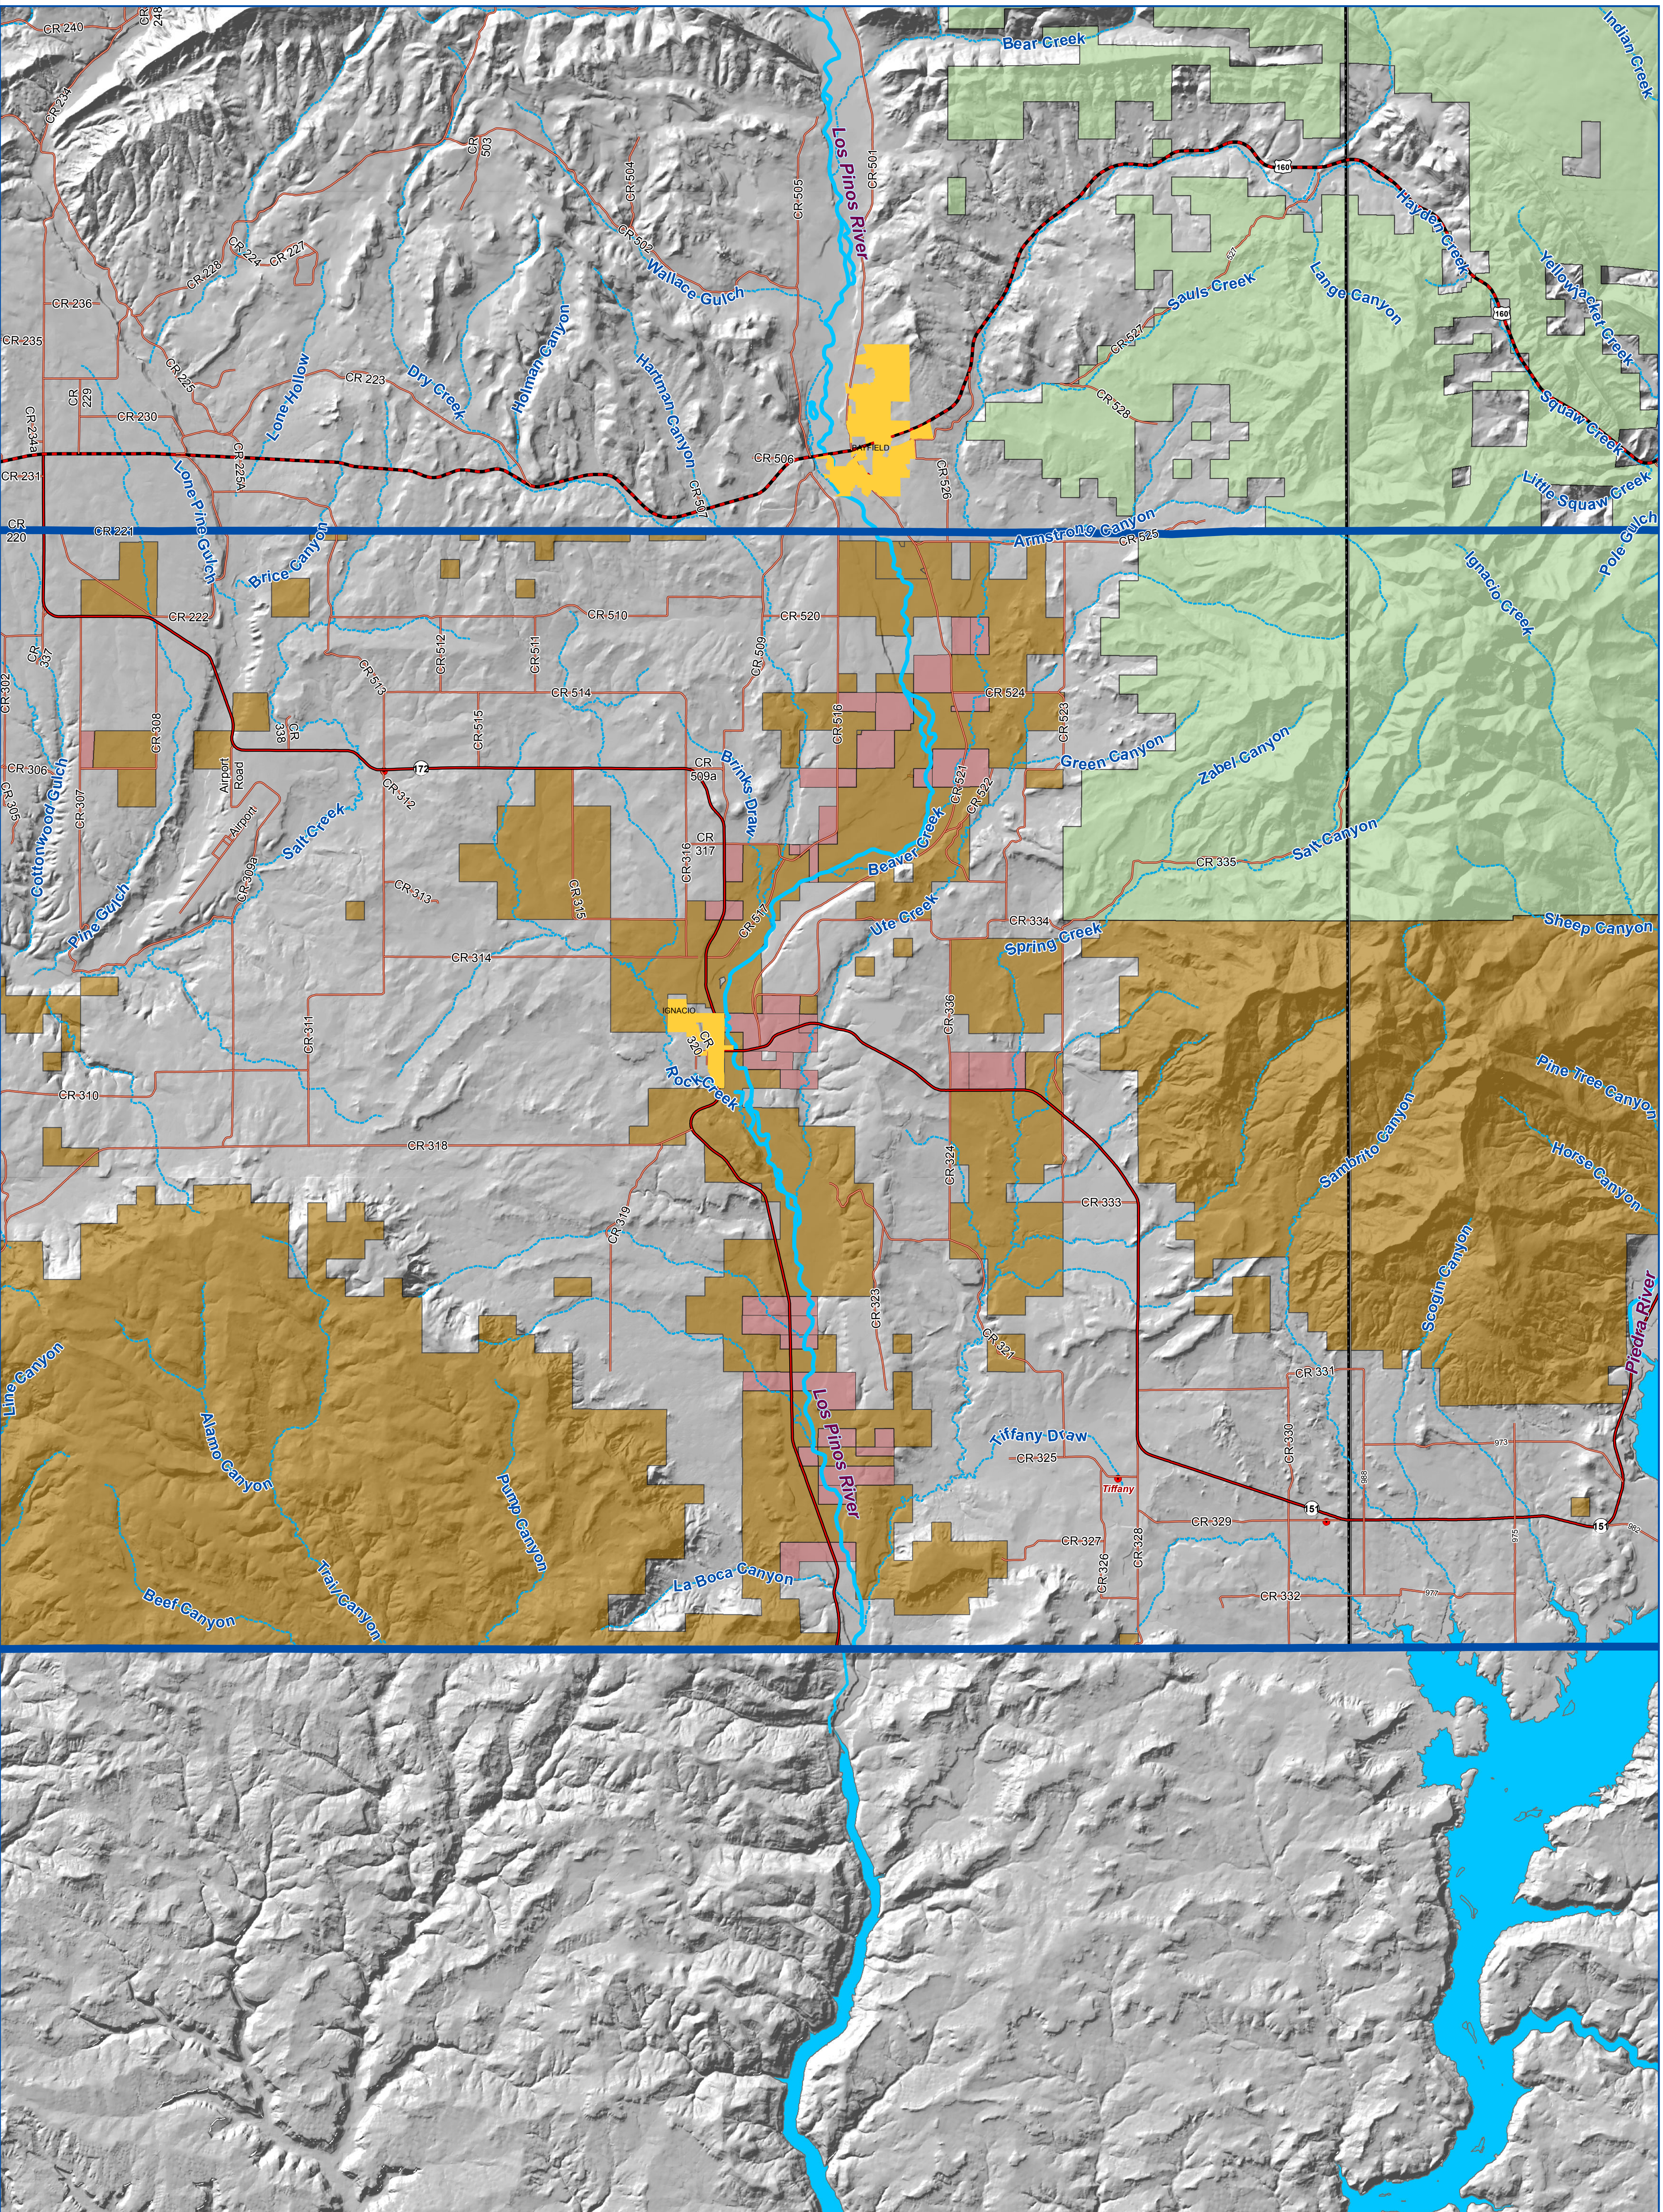

Southern Ute Indian Reservation

Trust Land Status for SUIT TAS Application 2015

- City Limits
- Tribal Trust
- SUIT Boundary
- County
- STATE
- US
- River
- Stream