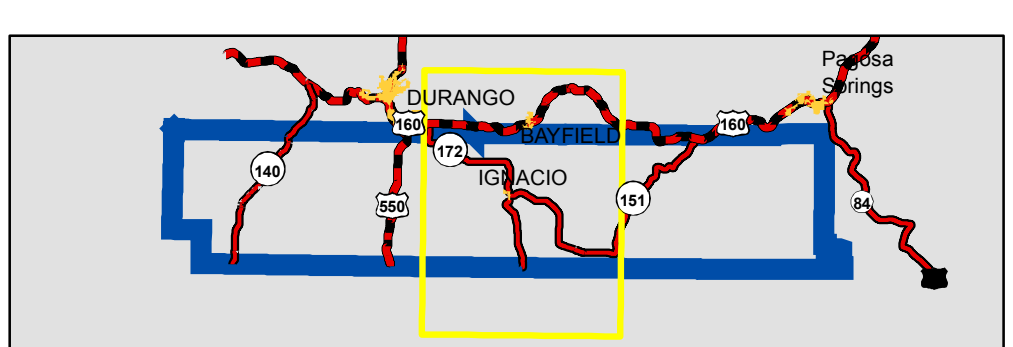

Southern Ute Indian Reservation

Trust Land Status for SUIT TAS Application 2015

- City Limits
- Tribal Trust
- SUIT Boundary
- County
- STATE
- US
- River
- Stream