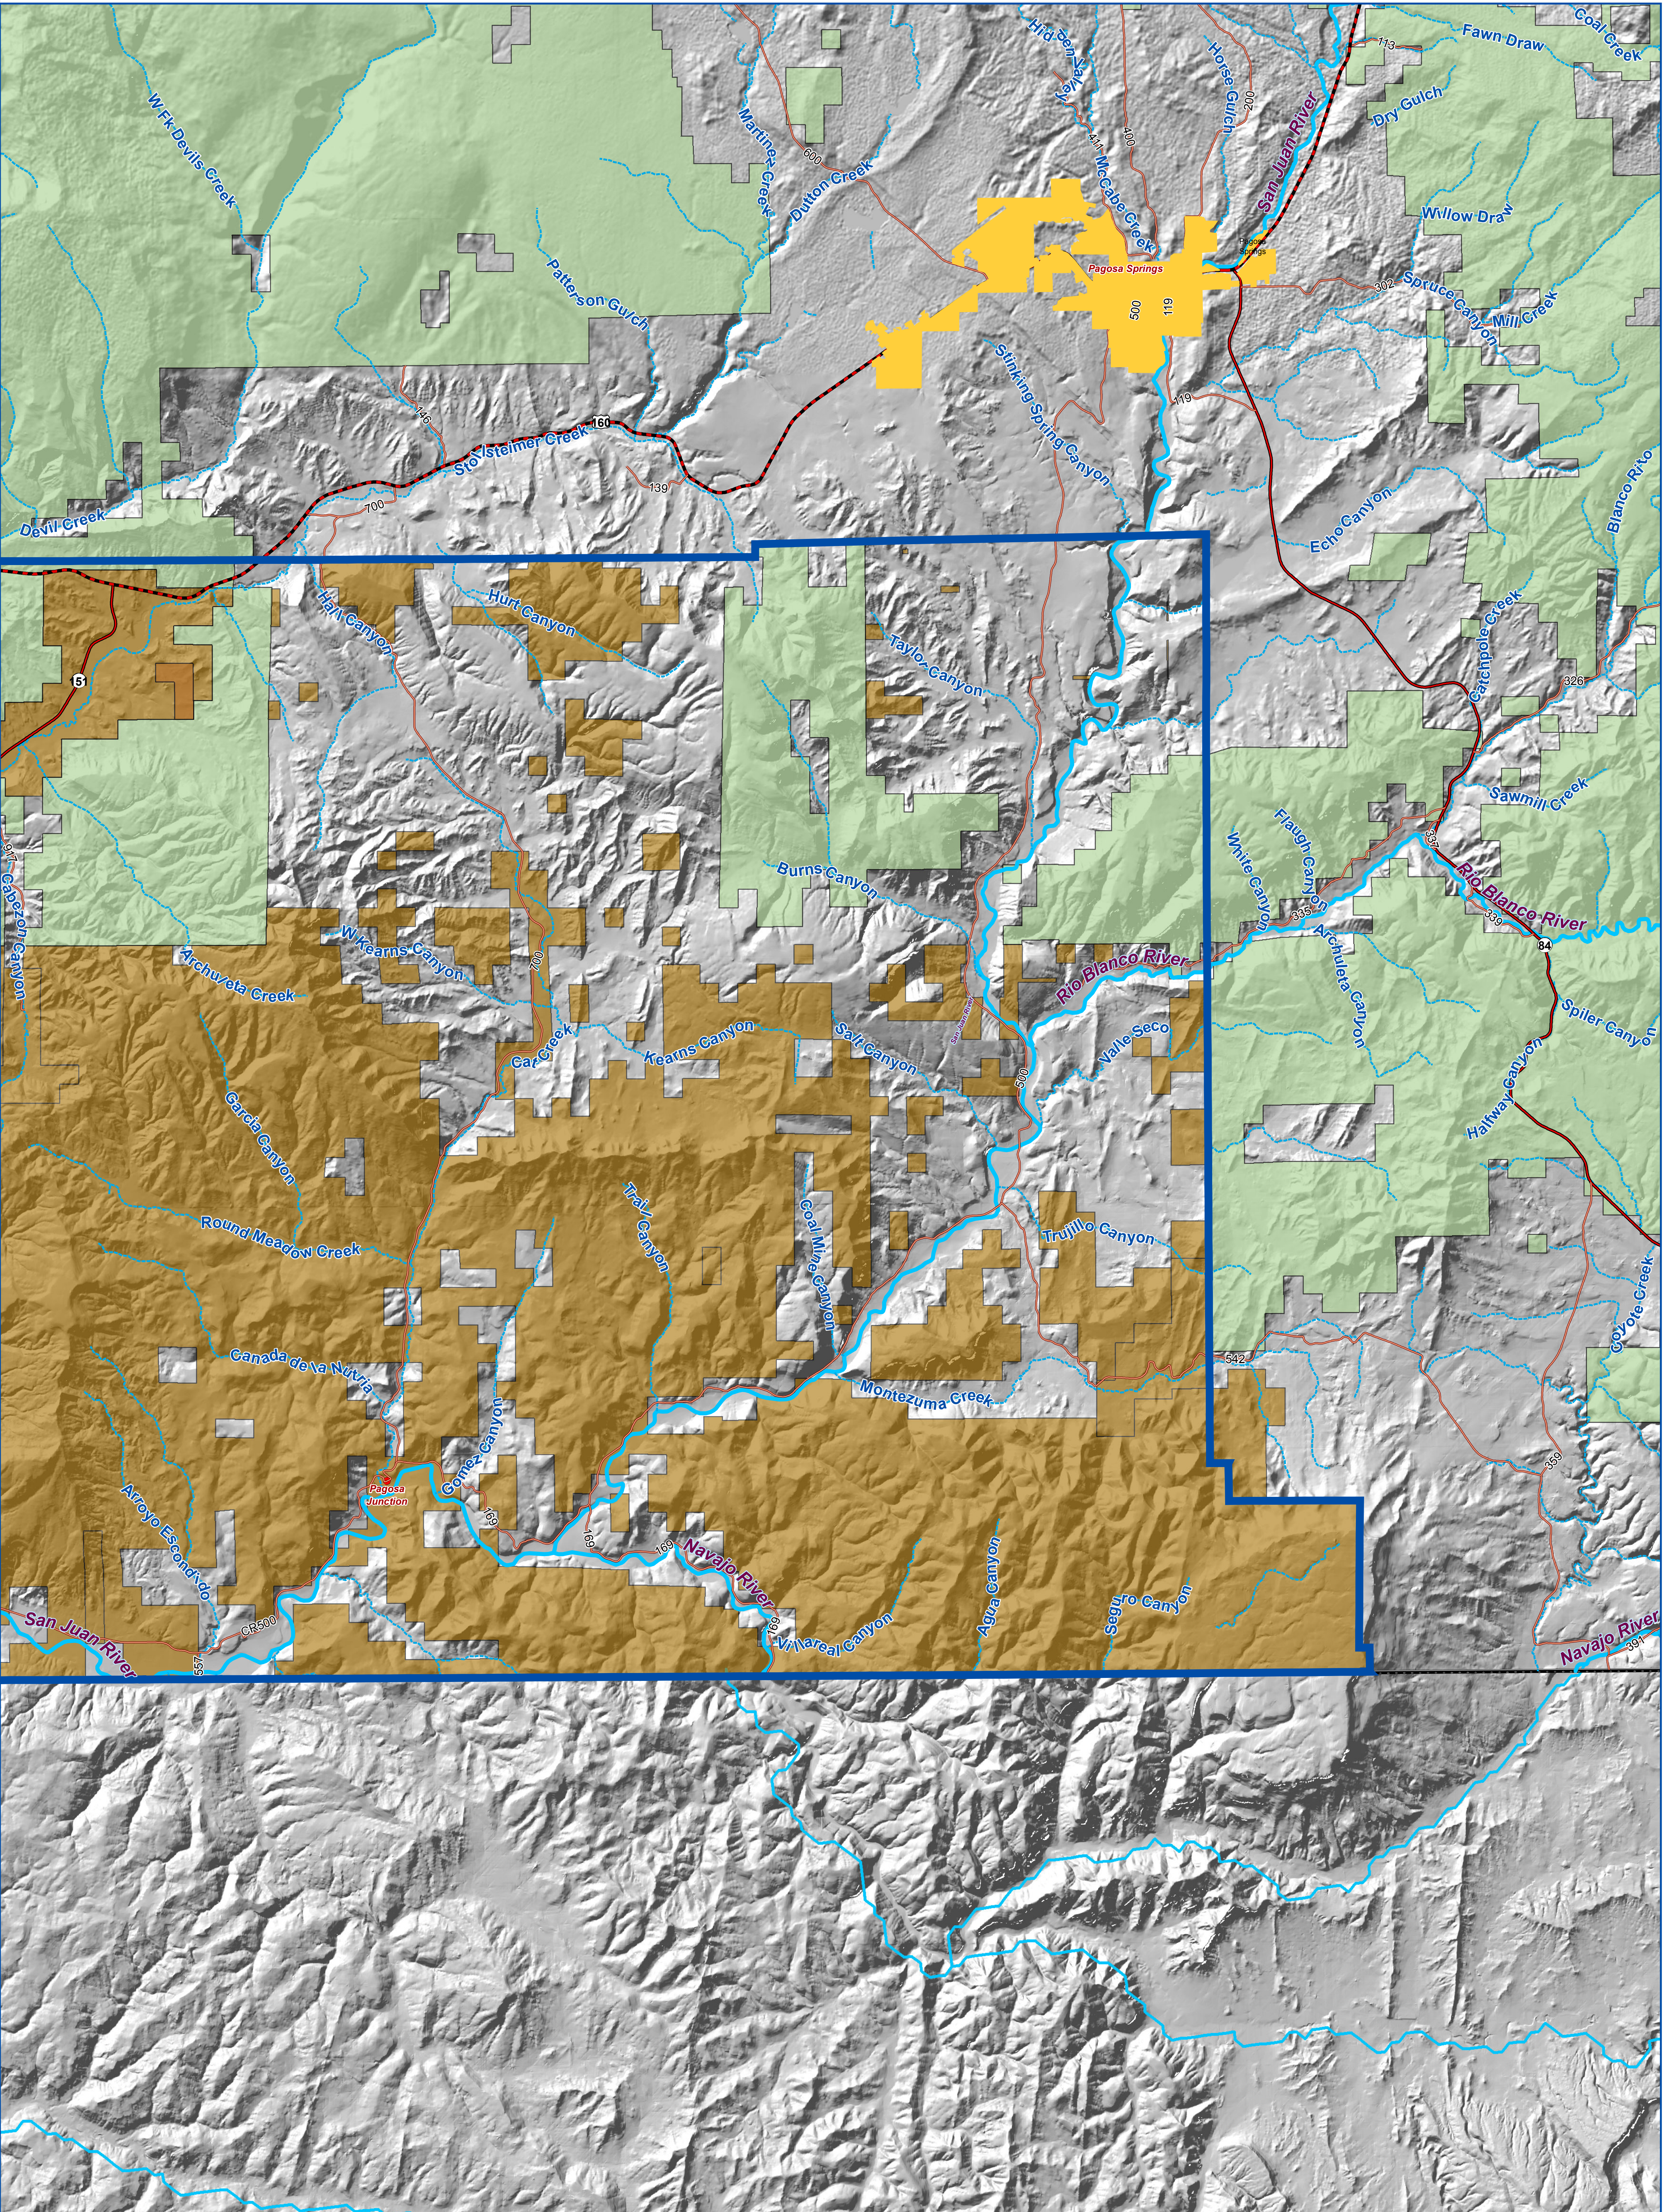

# Southern Ute Indian Reservation

## Trust Land Status for SUIT TAS Application 2015

- City Limits
- Tribal Trust
- SUIT Boundary
- County
- STATE
- US
- River
- Stream