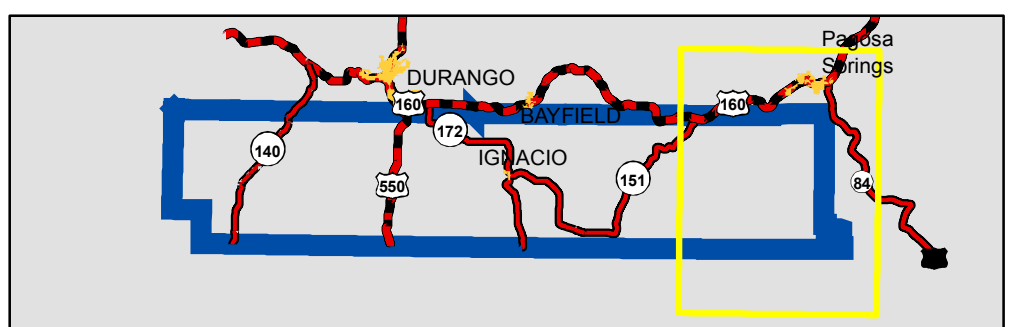

# Southern Ute Indian Reservation

## Trust Land Status for SUIT TAS Application 2015

- City Limits
- Tribal Trust
- SUIT Boundary
- County
- STATE
- US
- River
- Stream