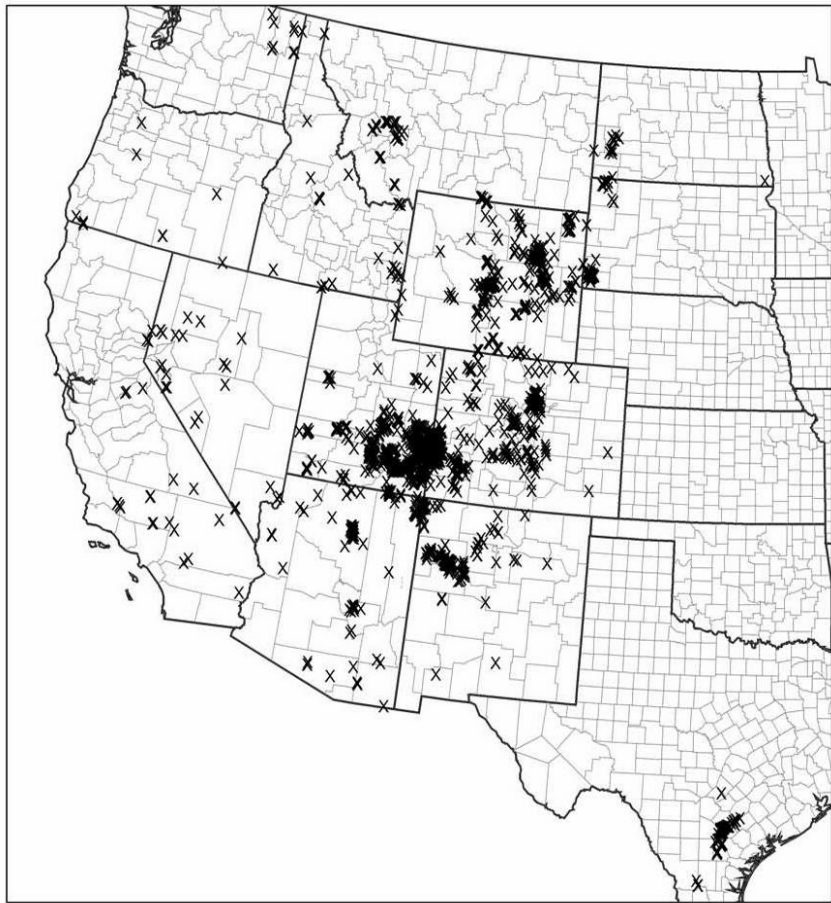

U.S. Uranium Mines

Legend

x MAS/MILS Uranium Mines

Source of Mine Information:
EPA Uranium Location Database

Source: U.S. EPA 2006