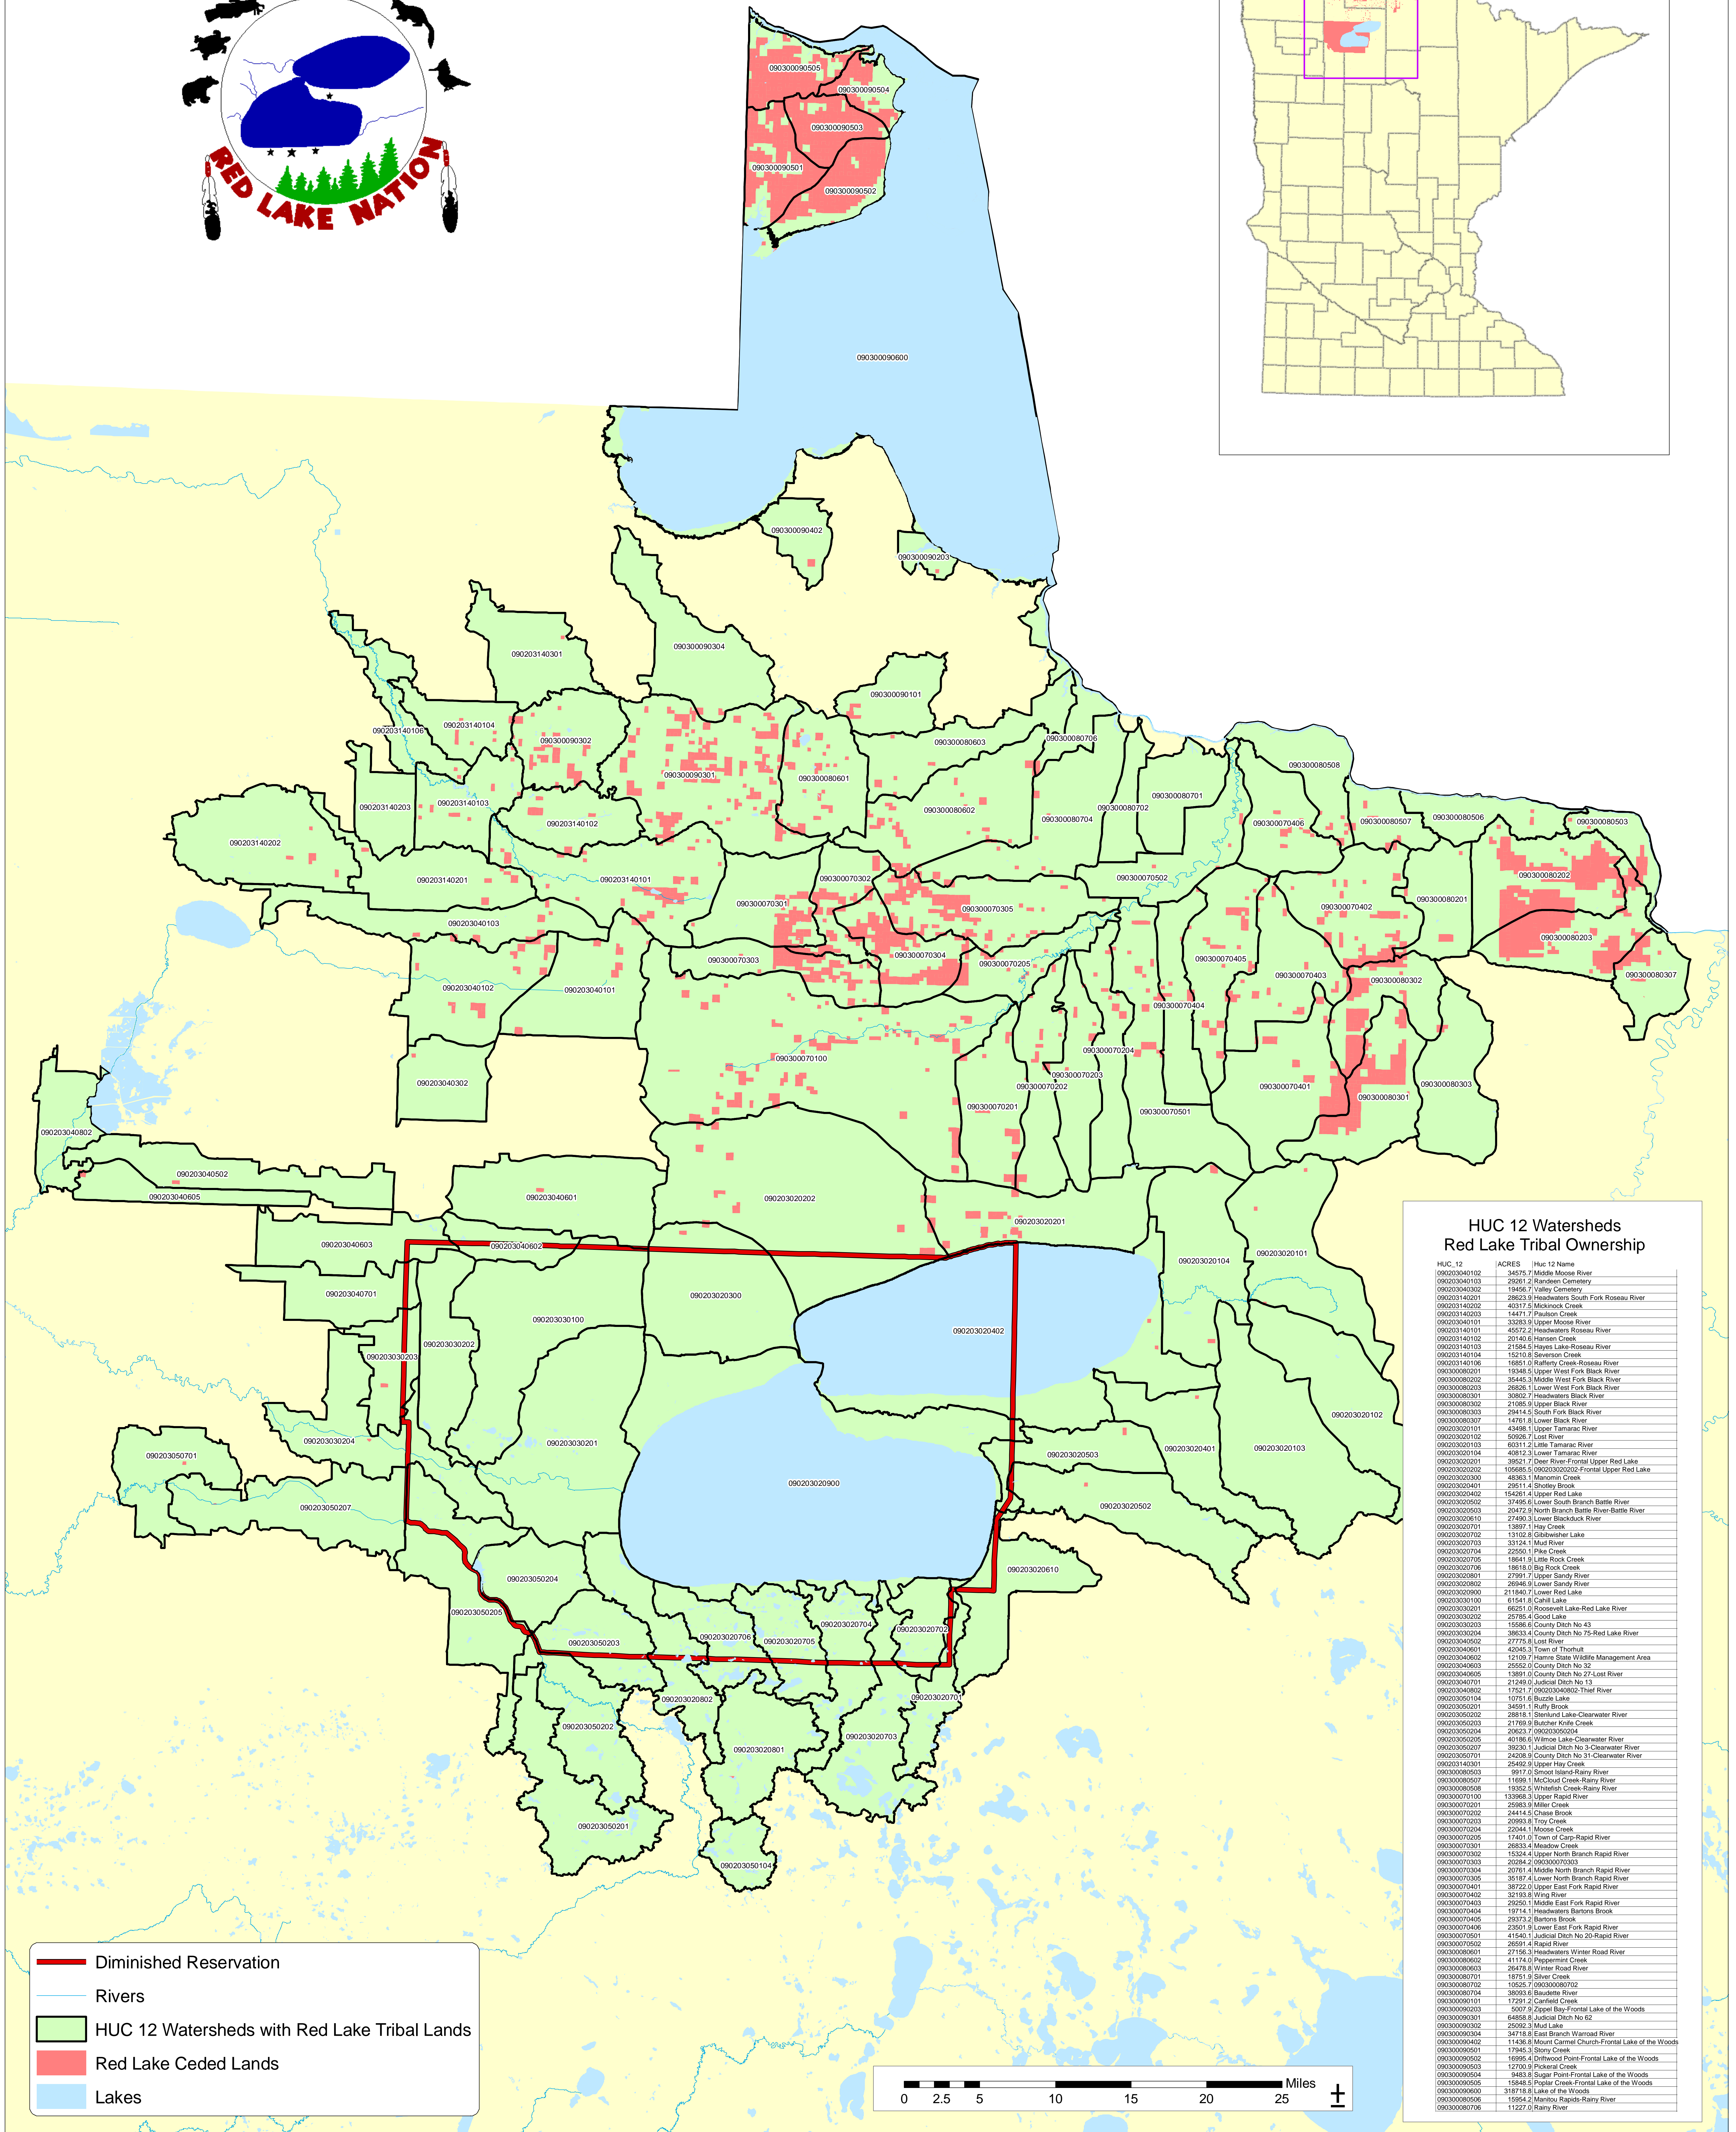

HUC 12 Watersheds within Trust Lands

- Diminished Reservation
- Rivers
- HUC 12 Watersheds with Red Lake Tribal Lands
- Red Lake Ceded Lands
- Lakes

HUC 12 Watersheds Red Lake Tribal Ownership