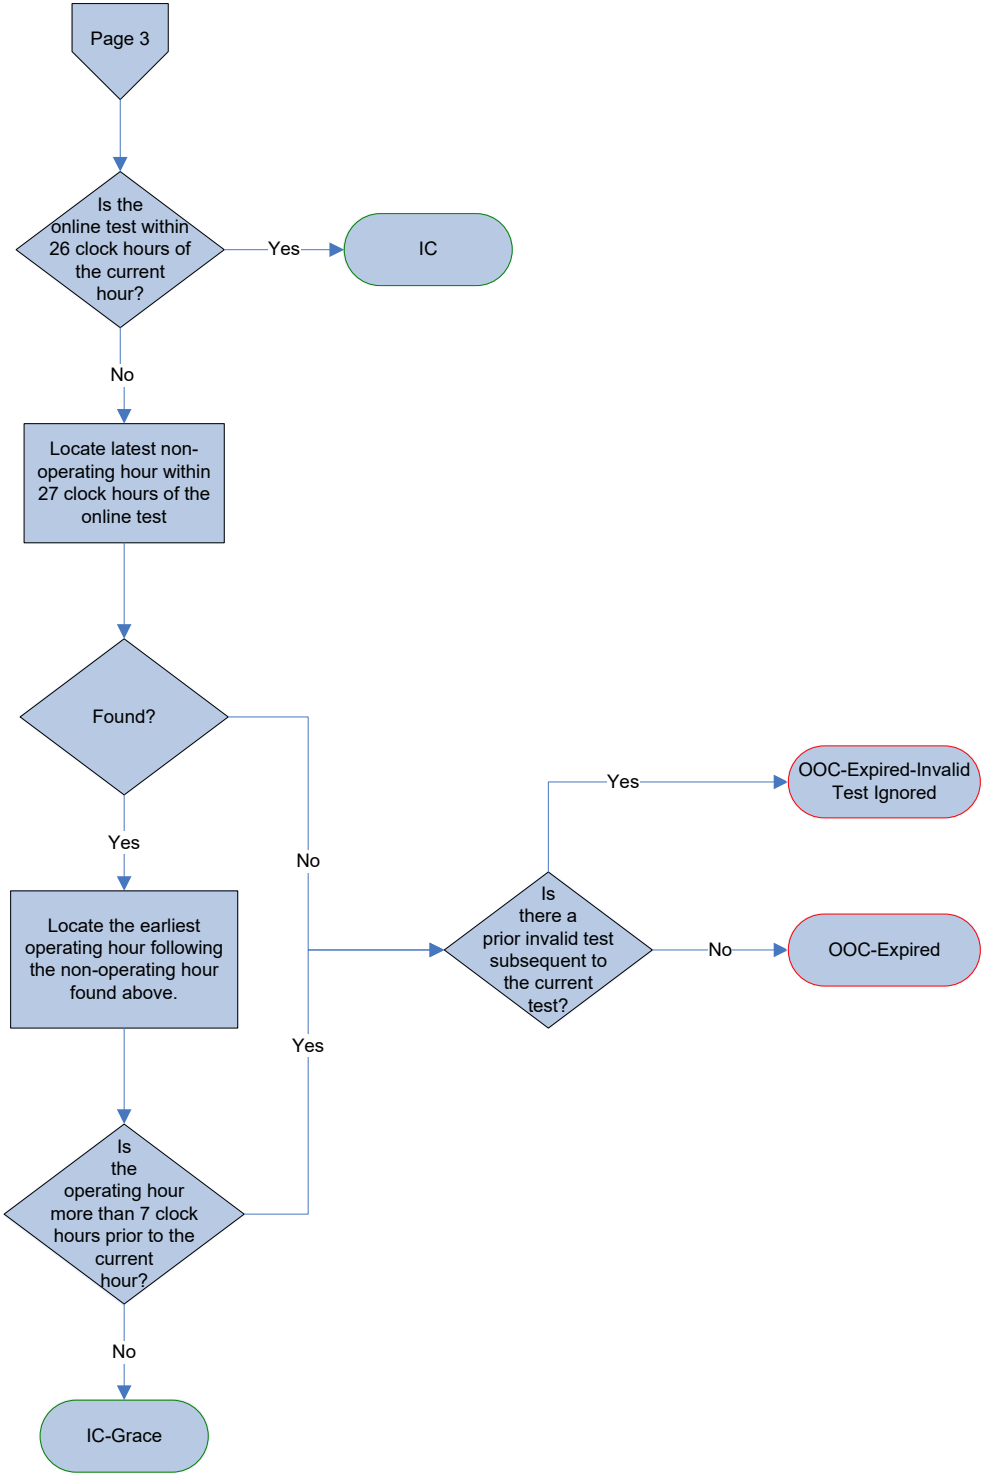

QA Status Evaluation MATS HCl & HF Daily Calibration

QA Status Evaluation MATS HCI & HF Daily Calibration

QA Status Evaluation MATS HCI & HF Daily Calibration