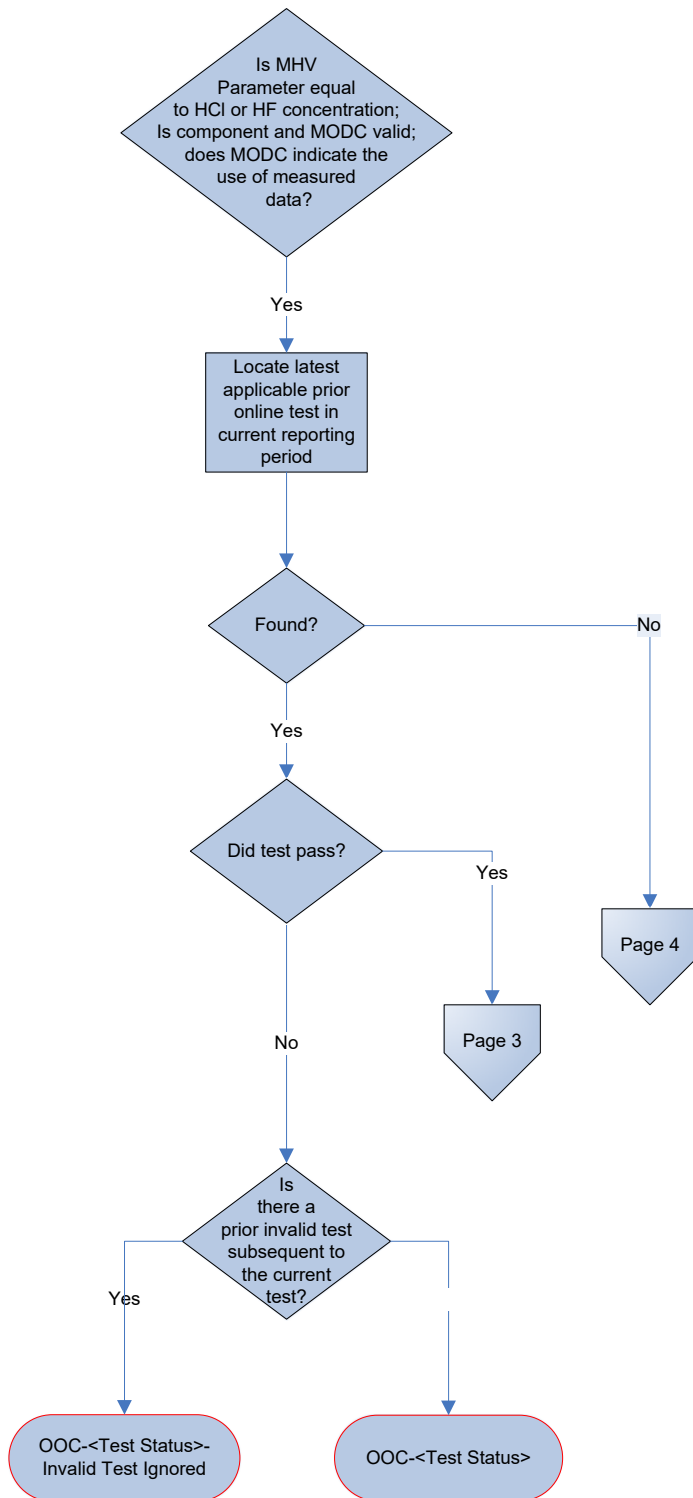

QA Status Evaluation MATS HCl & HF Daily Calibration

QA Status Evaluation MATS HCI & HF Daily Calibration

QA Status Evaluation MATS HCI & HF Daily Calibration