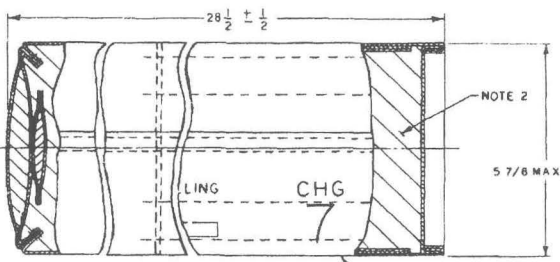

END, CHARGE AND FLASH REDUCER,
LOADING ASSEMBLY AND BASE IGNITER,
LOADING ASSEMBLY - 9340444