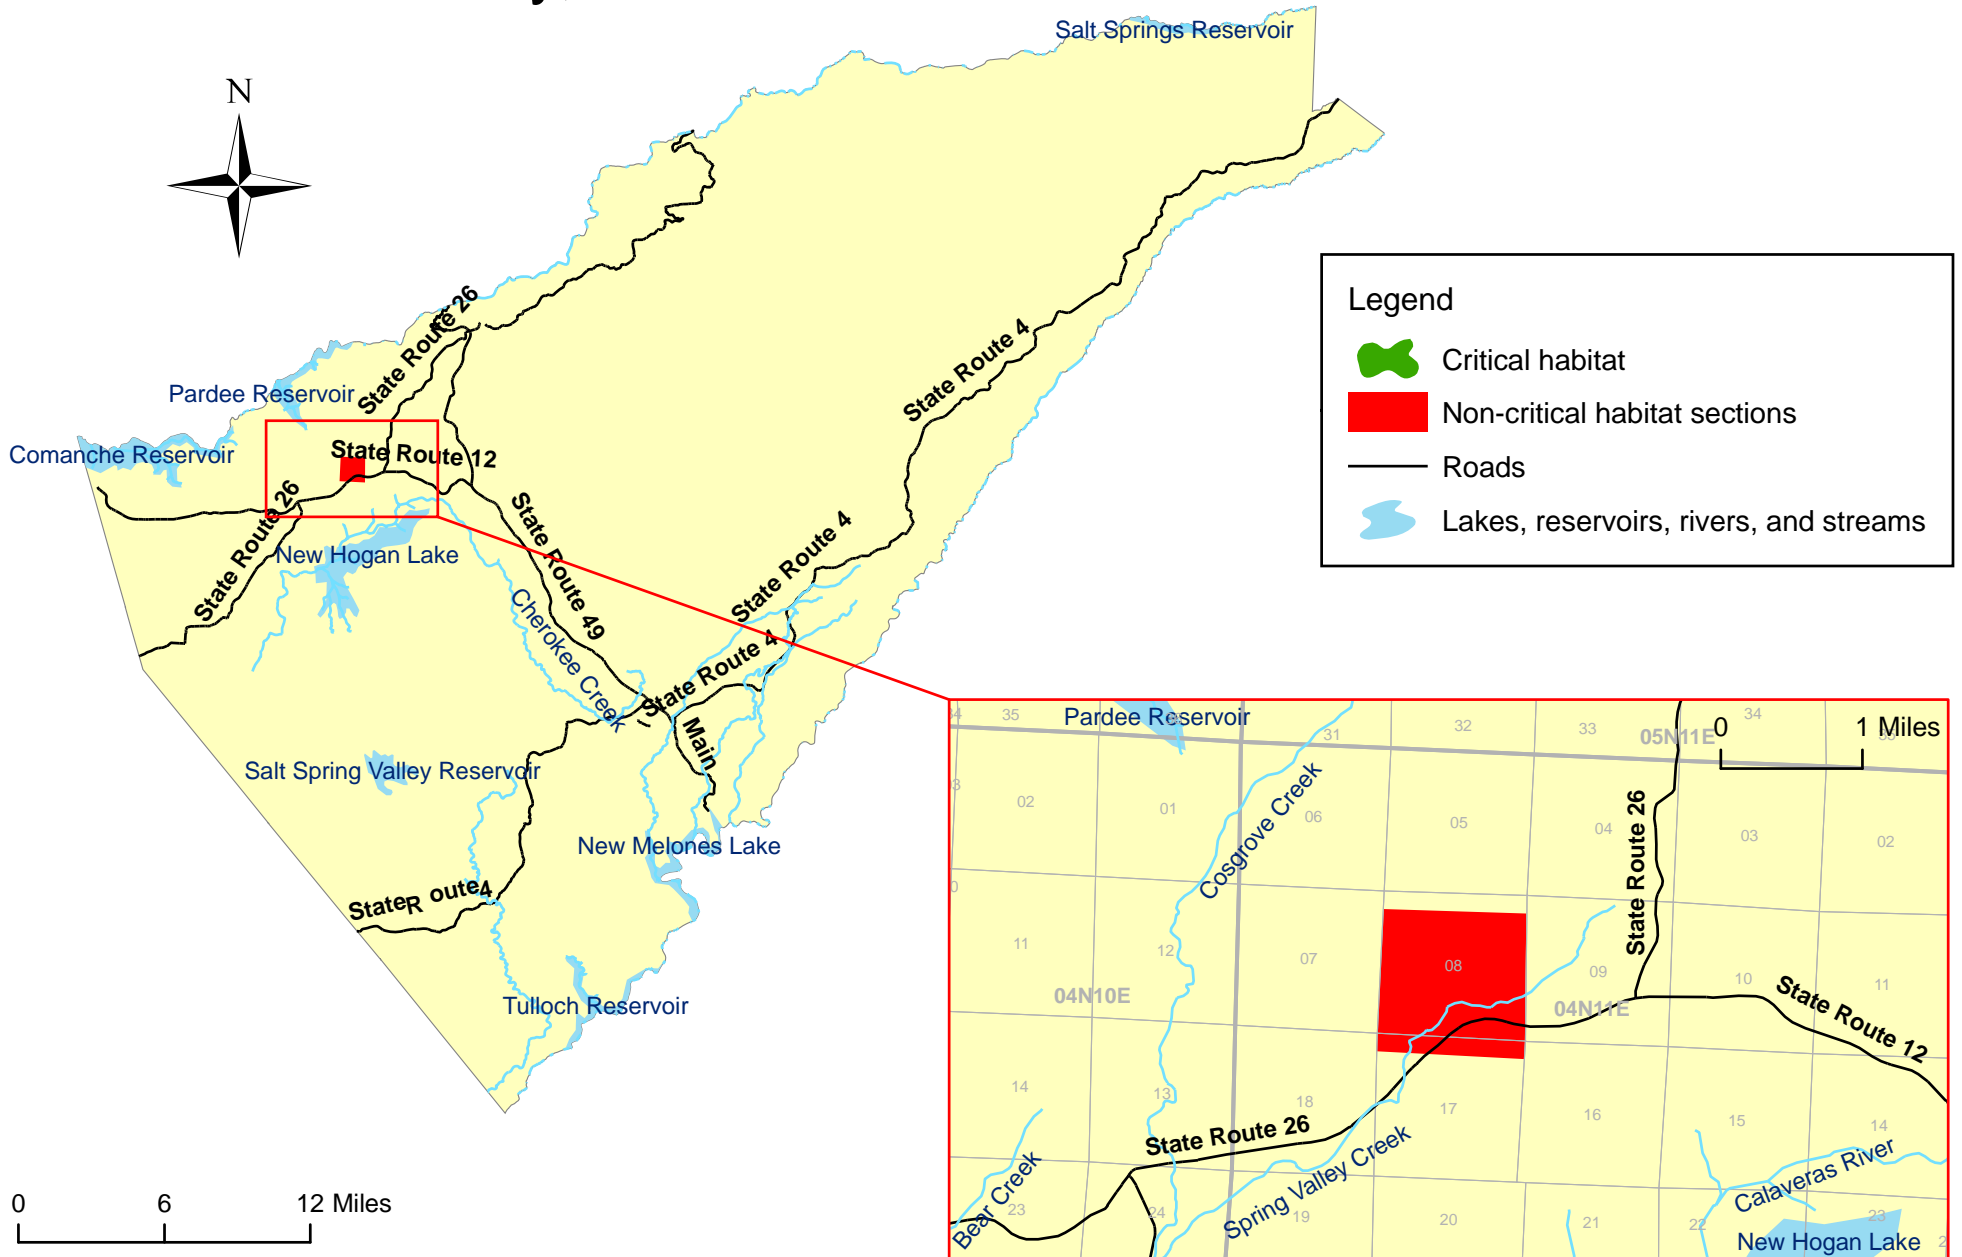

Calaveras County, California

The water features shown on this map are for the sole purpose of geographic reference, and do not represent the aquatic habitat of the California red-legged frog.