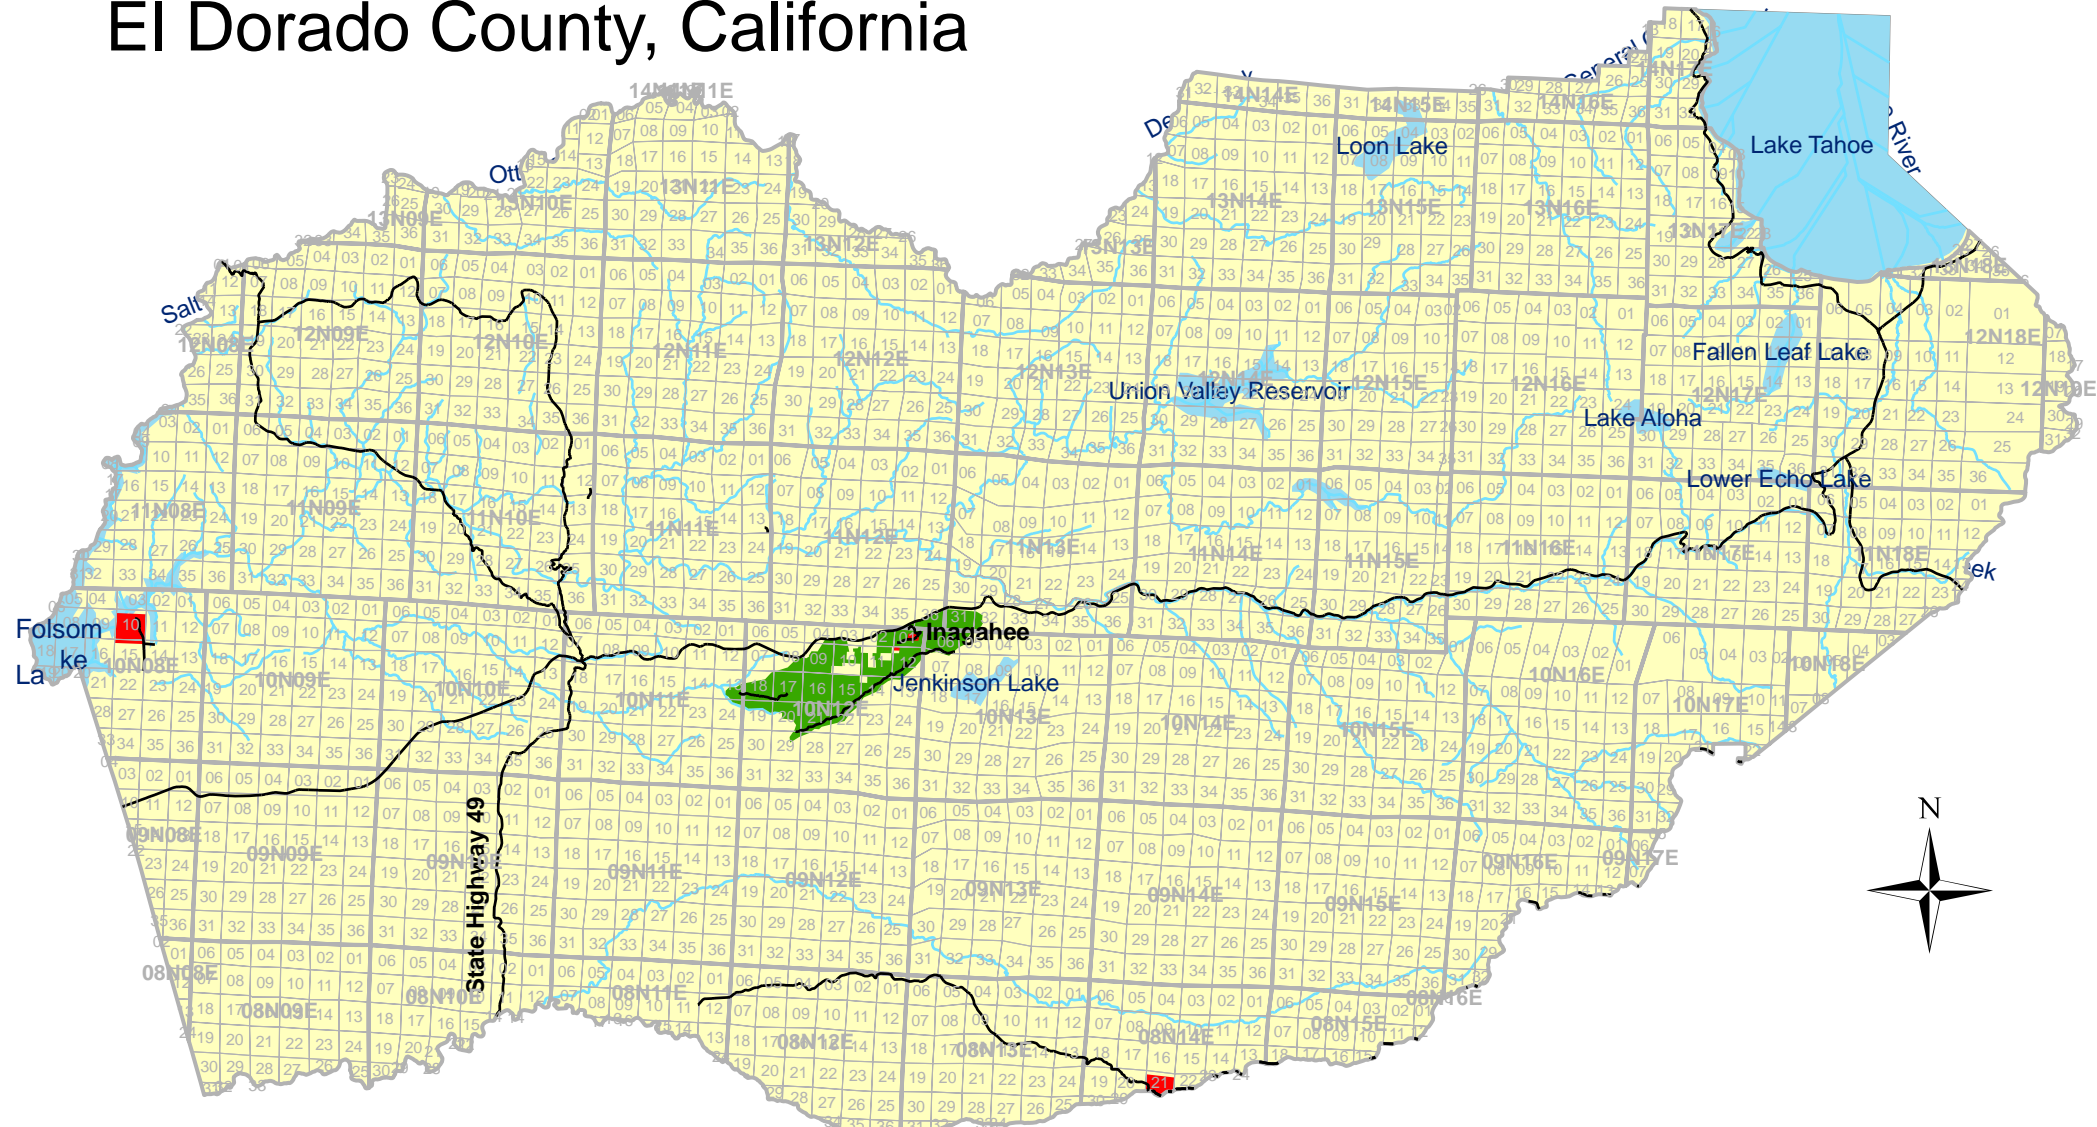

# El Dorado County, California

## Legend

- U.S. and state highways
- Critical habitat
- Non-critical habitat sections
- Lakes, reservoirs, rivers, and streams

The water features shown on this map are for the sole purpose of geographic reference, and do not represent the aquatic habitat of the California red-legged frog.