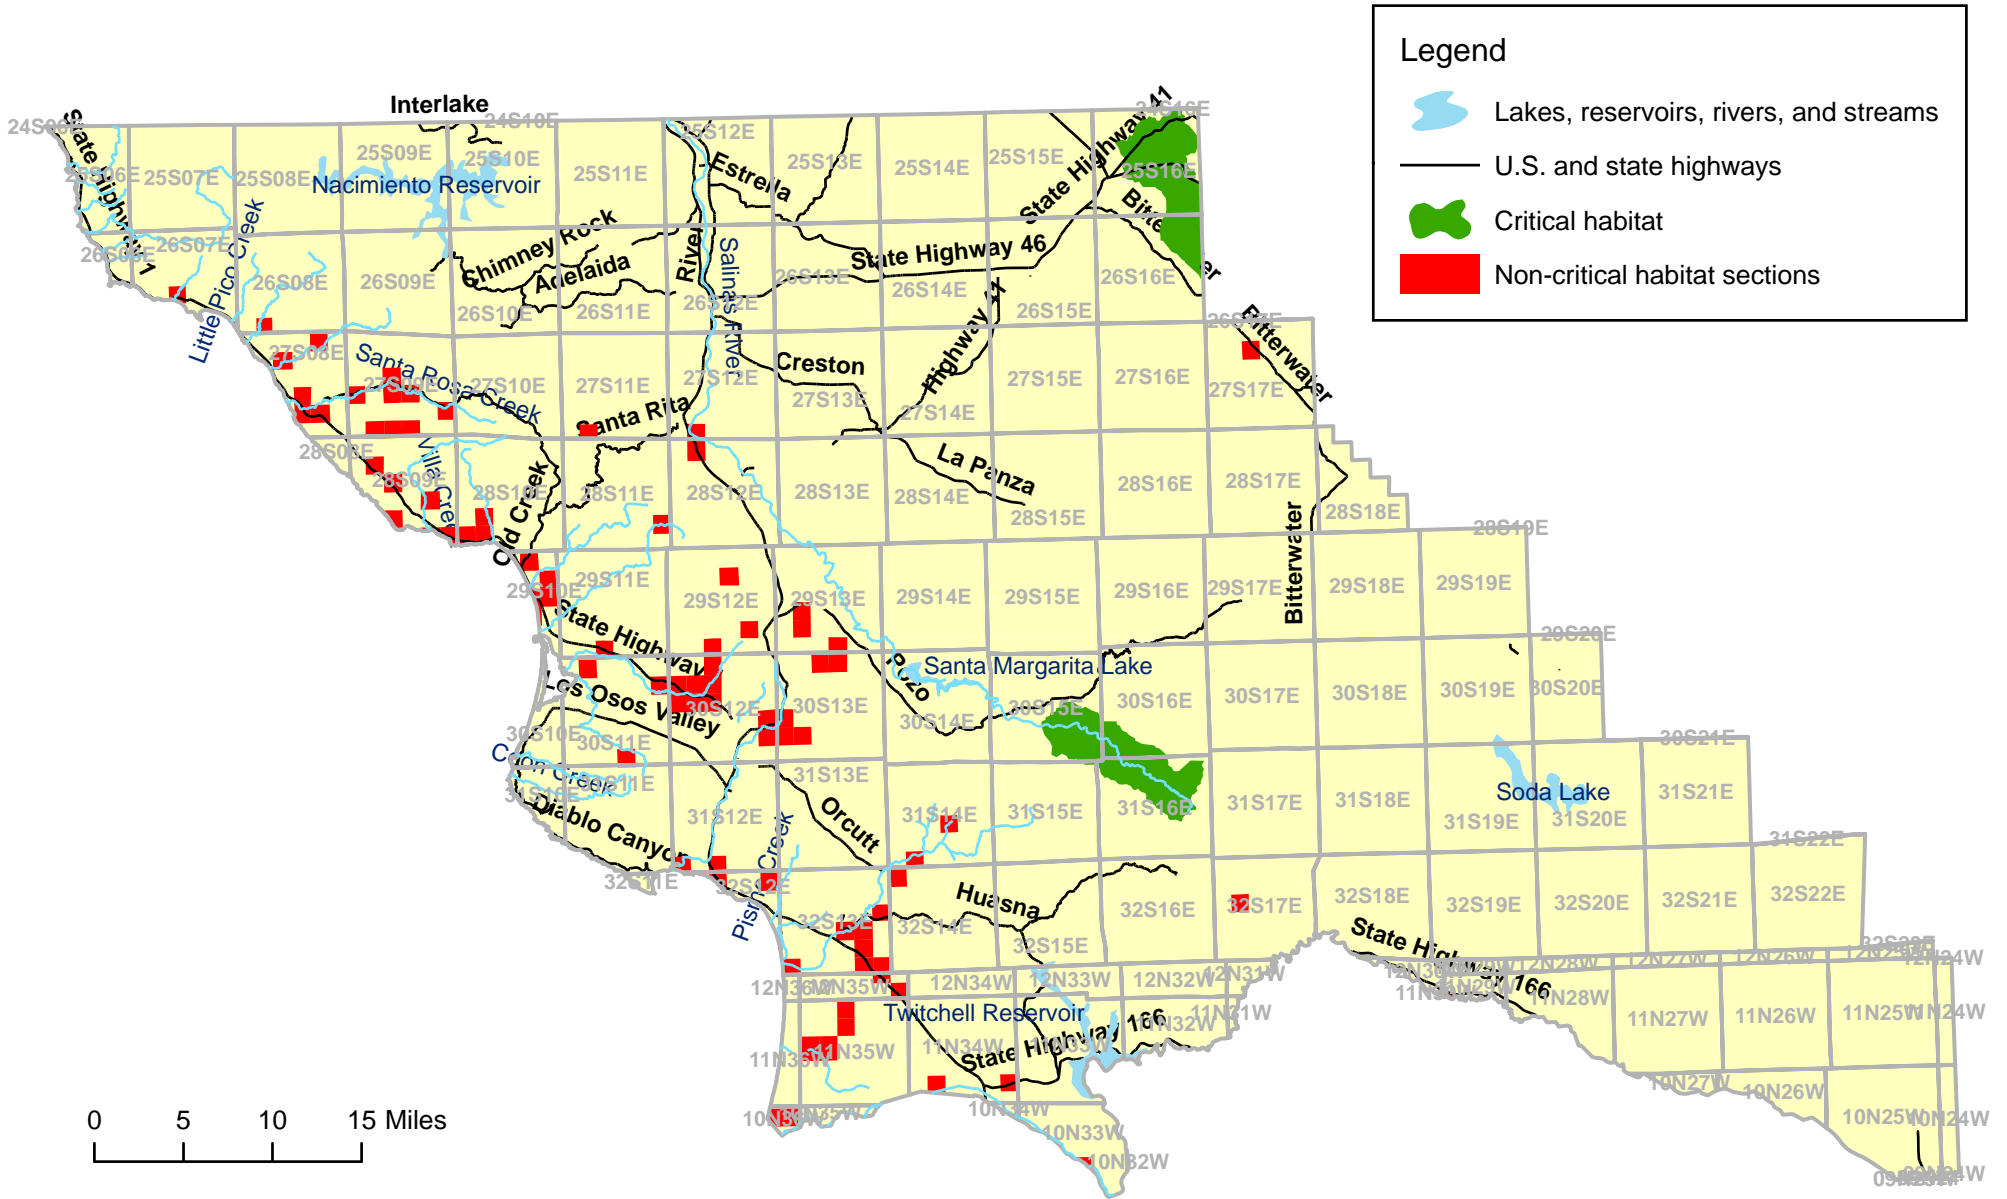

San Luis Obispo County, California

The water features shown on this map are for the sole purpose of geographic reference, and do not represent the aquatic habitat of the California red-legged frog.