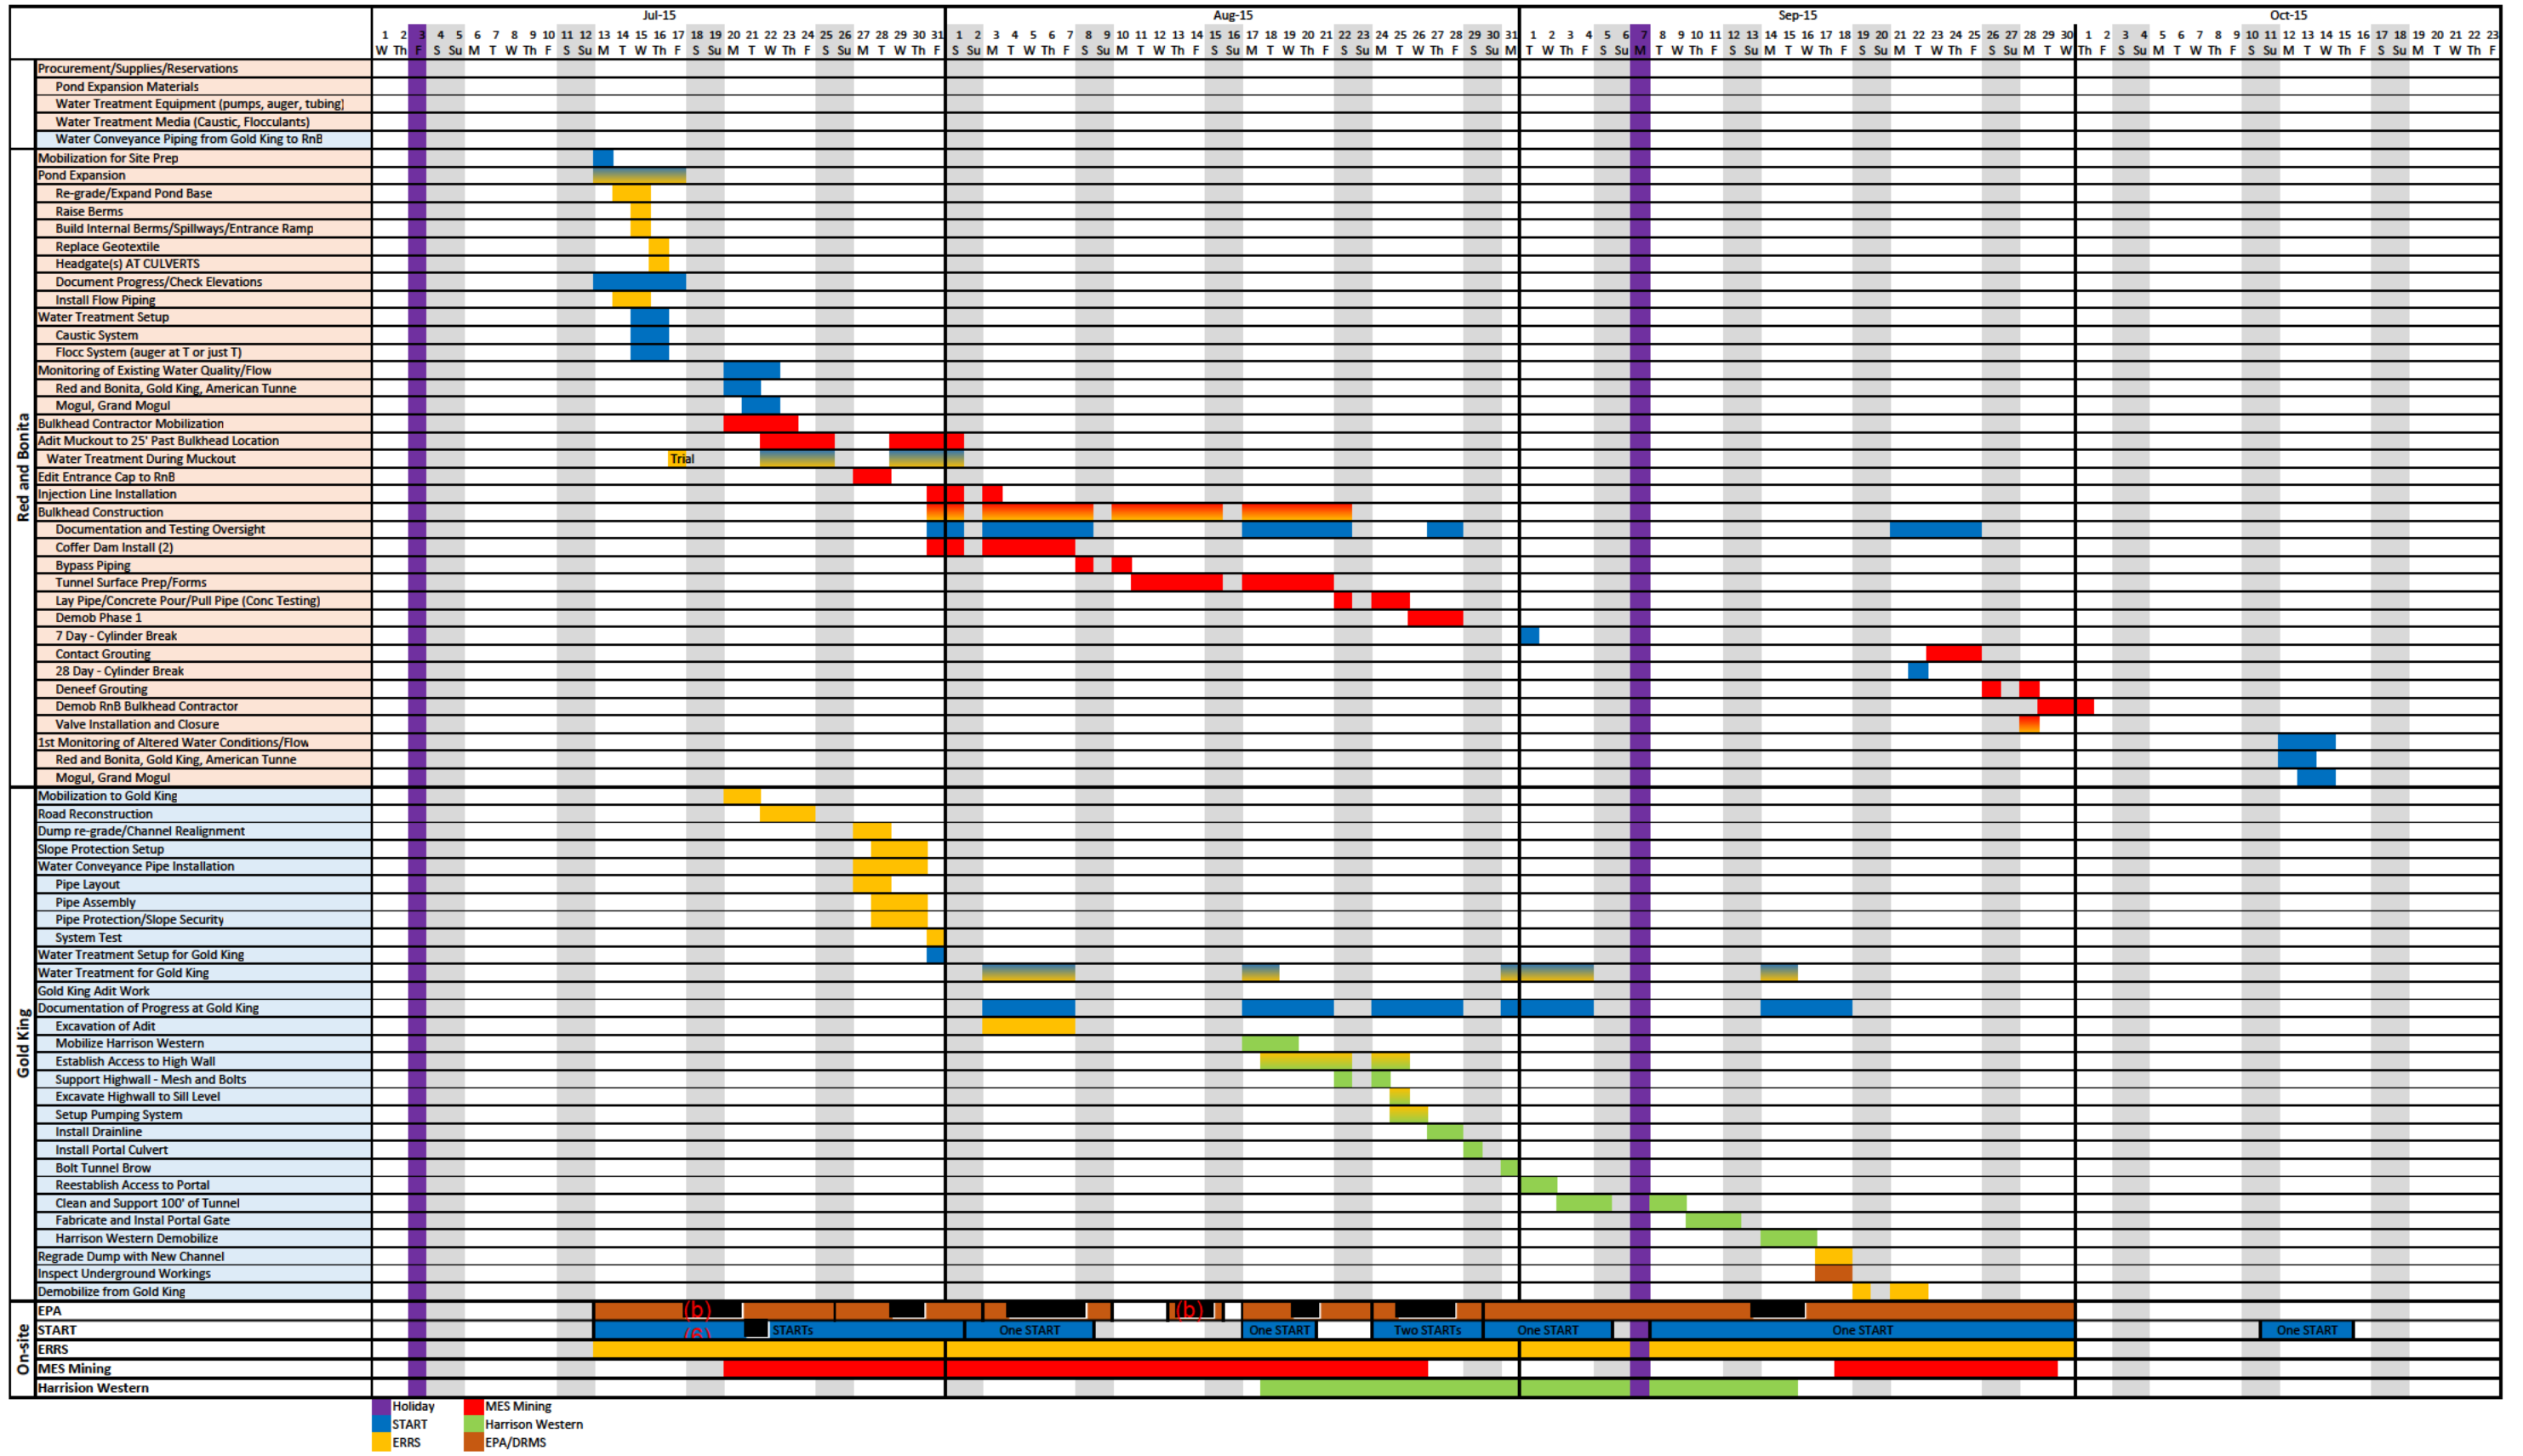

Red and Bonita / Gold King

2015 Field Schedule

Revised 6/10/2015

■ Holiday  
■ START  
■ ERRS  
■ MES Mining  
■ Harrison Western  
■ EPA/DRMS