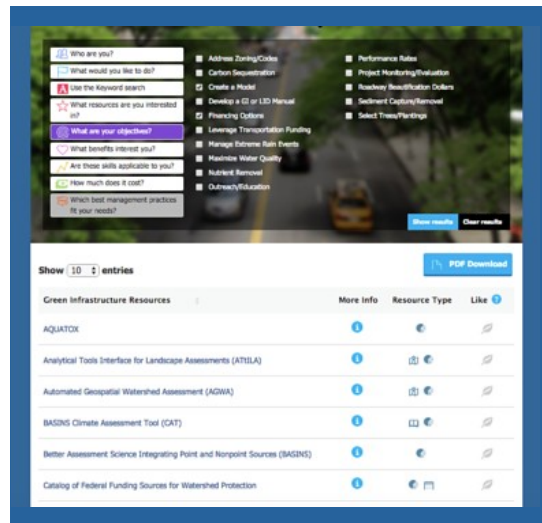

2. Explore

Choose from a variety of categories and attributes to identify resources that meet your specific needs and interests. Select different combinations of categories and attributes to get only the results you want. In both Quick Links and Explore, you can download your report as a PDF for future use.