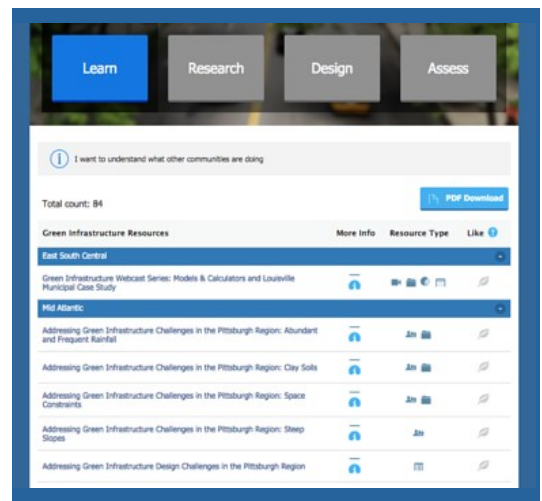

## Use GIWiz Now!

To learn more or to use GIWiz, go to: [www.epa.gov/giwiz](http://www.epa.gov/giwiz)

## 1. Quick Links

In just two clicks, you can find green infrastructure tools and resources from a range of categories including general information, community specific projects, and ideas for designing and assessing projects.