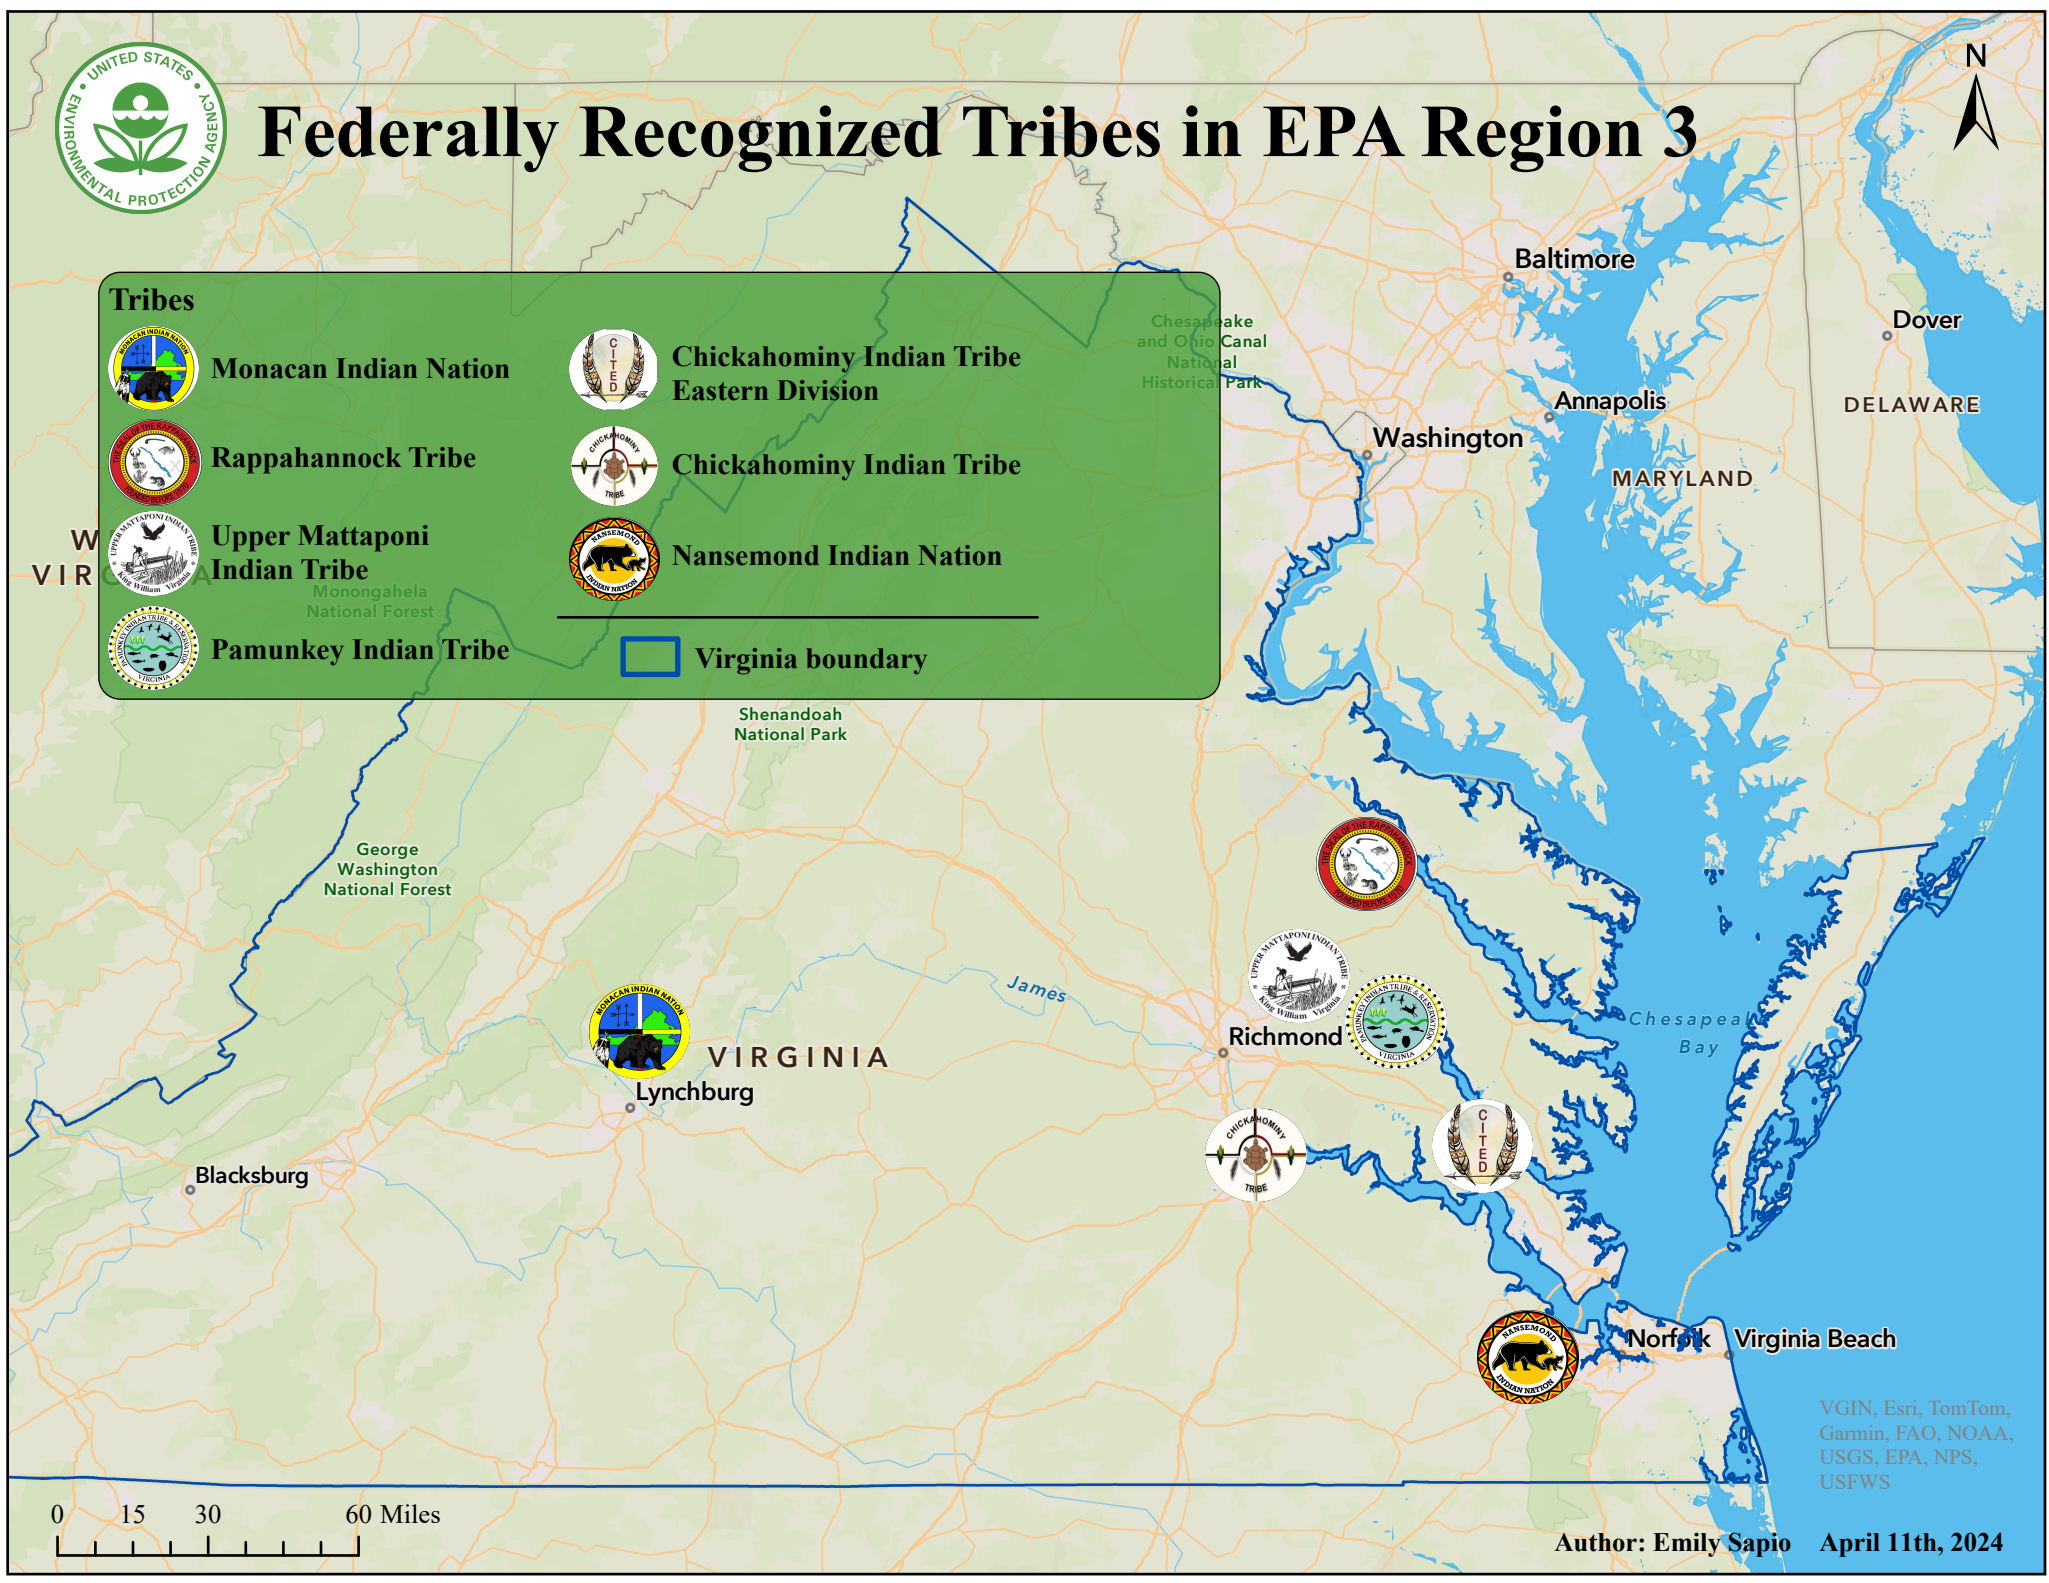

# Federally Recognized Tribes in EPA Region 3

## Tribes

**Monacan Indian Nation**

**Chickahominy Indian Tribe Eastern Division**

**Rappahannock Tribe**

**Chickahominy Indian Tribe**

**Upper Mattaponi Indian Tribe**

**Nansemond Indian Nation**

**Pamunkey Indian Tribe**

 **Virginia boundary**

W  
VIR

VGIN, Esri, TomTom, Garmin, FAO, NOAA, USGS, EPA, NPS, USFWS

Author: Emily Sapio April 11th, 2024